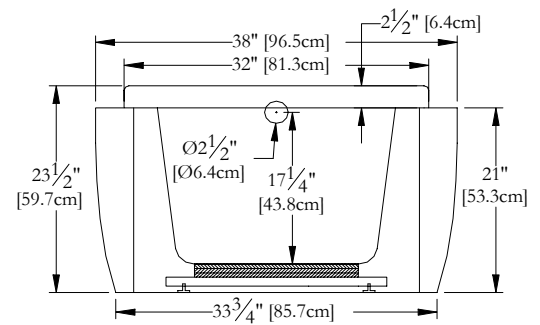

Thetford Mines

TECHNICAL SPECIFICATIONS

Bath name : *Liberty Perfect Match*
 Collection : Harmony Collection
 Dimensions : 78 X 38 X 23 1/2
 Gallon capacity : 58

TOP VIEW

* In compliance with CSA standards, all interior bath measurements taken 4" [10 cm] from the floor.

* All measurements are precise to ±1/4" [0.63 cm]. Technical specifications are subject to change without prior notice.

LENGHT

WIDTH

Defaulting positions

* Pump not available for this model

Blower

Grab bar

Keypad