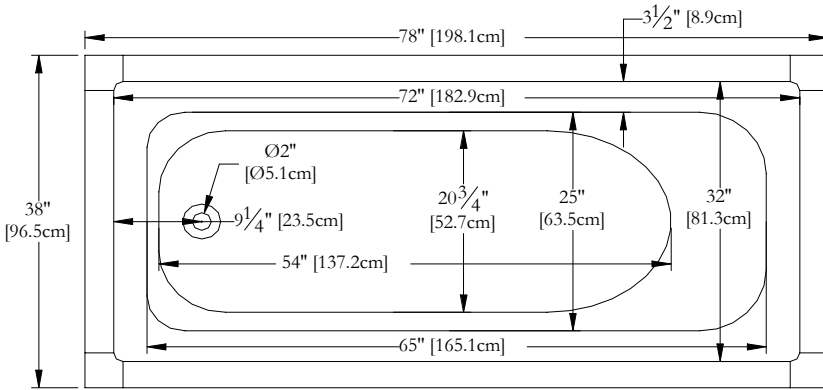

Thetford Mines

TECHNICAL SPECIFICATIONS

Bath name : *Liberty Perfect Match*
 Collection : Harmony Collection
 Dimensions : 78 X 38 X 23 1/2
 Gallon capacity : 58

TOP VIEW

* In compliance with CSA standards, all interior bath measurements taken 4" [10 cm] from the floor.

* All measurements are precise to ±1/4" [0.63 cm]. Technical specifications are subject to change without prior notice.

LENGHT

WIDTH

Defaulting positions

* Pump not available for this model

Blower

Grab bar

Keypad