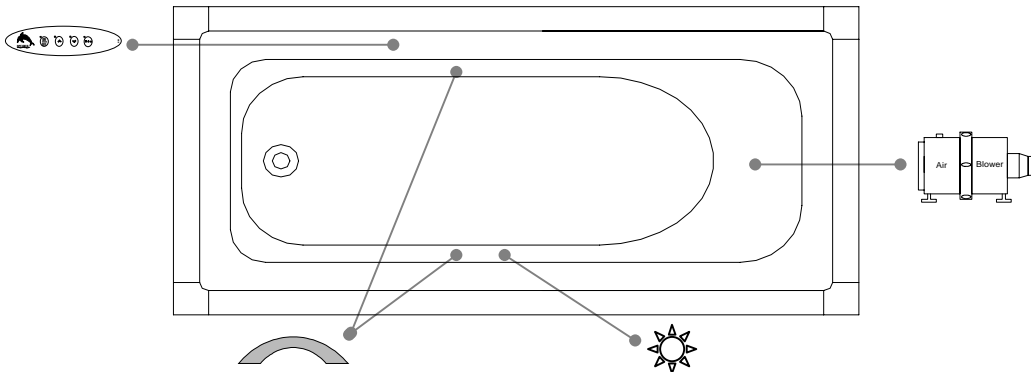

Thetford Mines

TECHNICAL SPECIFICATIONS

Bath name : *Liberty Perfect Match*
 Collection : Harmony Collection
 Dimensions : 78 X 38 X 23 1/2
 Gallon capacity : 58

TOP VIEW

* In compliance with CSA standards, all interior bath measurements taken 4" [10 cm] from the floor.

* All measurements are precise to ±1/4" [0.63 cm]. Technical specifications are subject to change without prior notice.

LENGHT

WIDTH

Defaulting positions

* Pump not available for this model

Blower

Grab bar

Keypad