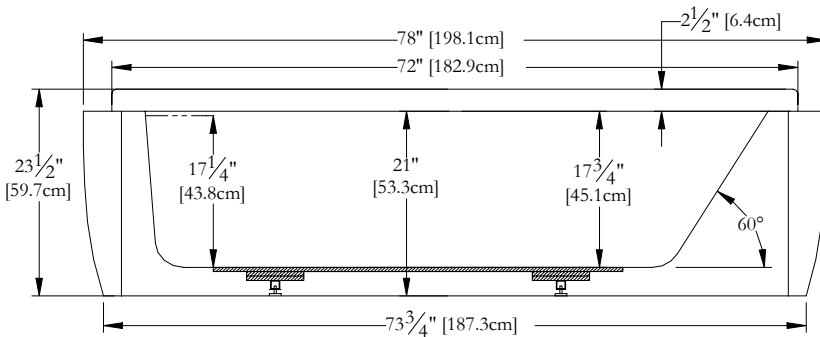

Thetford Mines

TECHNICAL SPECIFICATIONS

Bath name : *Liberty Perfect Match*
 Collection : Harmony Collection
 Dimensions : 78 X 38 X 23 1/2
 Gallon capacity : 58

TOP VIEW

* In compliance with CSA standards, all interior bath measurements taken 4" [10 cm] from the floor.

* All measurements are precise to ±1/4" [0.63 cm]. Technical specifications are subject to change without prior notice.

LENGHT

WIDTH

Defaulting positions

* Pump not available for this model

Blower

Grab bar

Keypad