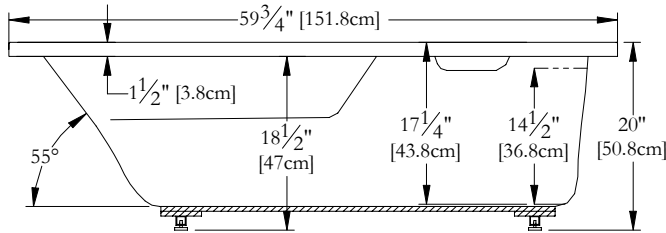

TECHNICAL SPECIFICATIONS

Bath name : *Meridien 32*
 Collection : Elegance Collection
 Dimensions : 60 X 32 X 20
 Gallon capacity : 35

Trois-Pistoles

**KEYPAD UNINSTALLED WHEN ORDERED WITH A TILE FLANGE
 OR A REMOTE CONTROL**

* In compliance with CSA standards, all interior bath measurements taken 4" [10 cm] from the floor.

* Total height for soaker is equal to total height of this line drawing less ± 1" [2,5 cm].

* All measurements are precise to ±1/4" [0.63 cm].
 Technical specifications are subject to change without prior notice.