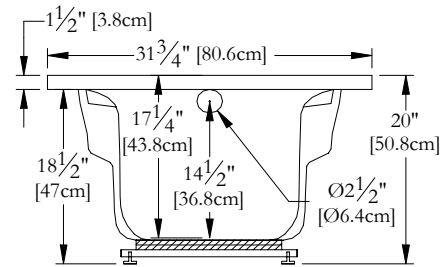

TECHNICAL SPECIFICATIONS

Bath name : *Meridien 32*
 Collection : Elegance Collection
 Dimensions : 60 X 32 X 20
 Gallon capacity : 35

Trois-Pistoles

**KEYPAD UNINSTALLED WHEN ORDERED WITH A TILE FLANGE
 OR A REMOTE CONTROL**

* In compliance with CSA standards, all interior bath measurements taken 4" [10 cm] from the floor.

* Total height for soaker is equal to total height of this line drawing less ± 1" [2,5 cm].

* All measurements are precise to ±1/4" [0.63 cm].
 Technical specifications are subject to change without prior notice.