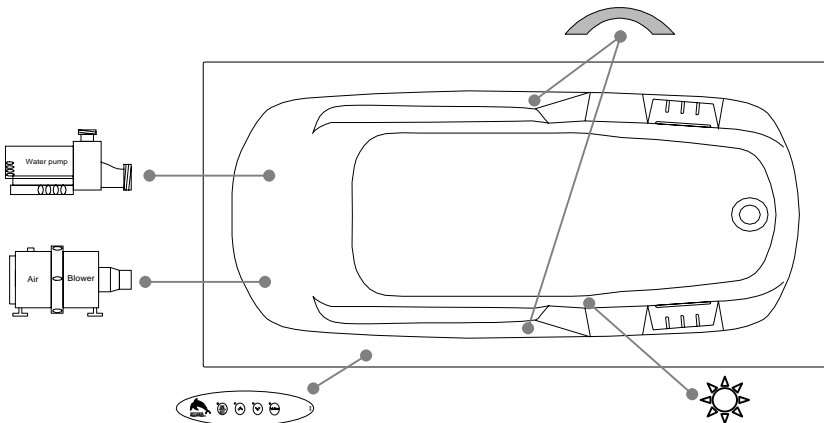

* In compliance with CSA standards, all interior bath measurements taken 4" [10 cm] from the floor.

* Total height for soaker is equal to total height of this line drawing less ± 1" [2,5 cm].

* All measurements are precise to ±1/4" [0.63 cm].
 Technical specifications are subject to change without prior notice.

**IT MIGHT BE NECESSARY TO LIFT THE TUB
 TO INSTALL A SKIRT**

Defaulting positions

Pump

Blower

Grab bar

Keypad

Mood light

* Defaulting positions on above ACCESSORIES AND OPTIONS are approximative locations.