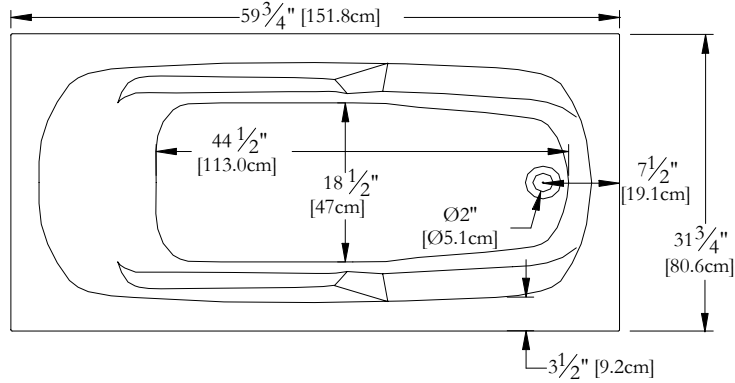

TECHNICAL SPECIFICATIONS

Bath name : *Meridien 32*
 Collection : Elegance Collection
 Dimensions : 60 X 32 X 20
 Gallon capacity : 35

Trois-Pistoles

**KEYPAD UNINSTALLED WHEN ORDERED WITH A TILE FLANGE
 OR A REMOTE CONTROL**

* In compliance with CSA standards, all interior bath measurements taken 4" [10 cm] from the floor.

* Total height for soaker is equal to total height of this line drawing less ± 1" [2,5 cm].

* All measurements are precise to ±1/4" [0.63 cm].
 Technical specifications are subject to change without prior notice.