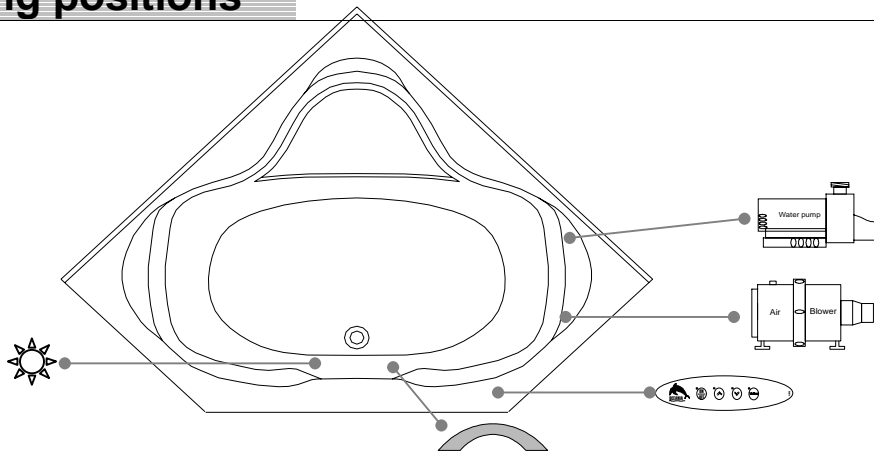

Defaulting positions

- **Pump**
- **Blower**
- **Grab bar**
- **Keypad**
- **Mood light**

* Defaulting positions on above ACCESSORIES AND OPTIONS are approximative locations.

Océania Baths inc.
8, rue Patrice Côté
Trois-Pistoles (Québec)
Canada, G0L 4K0

Info-Line
1-888-851-8918
1-877-332-4224

Fax
1-877-880-8918
1-866-460-4334

Home Office:
Océania Baths inc.
591, avenue des Entreprises
Thetford Mines (Québec)
Canada, G6H 4B2

www.oceaniabaths.com