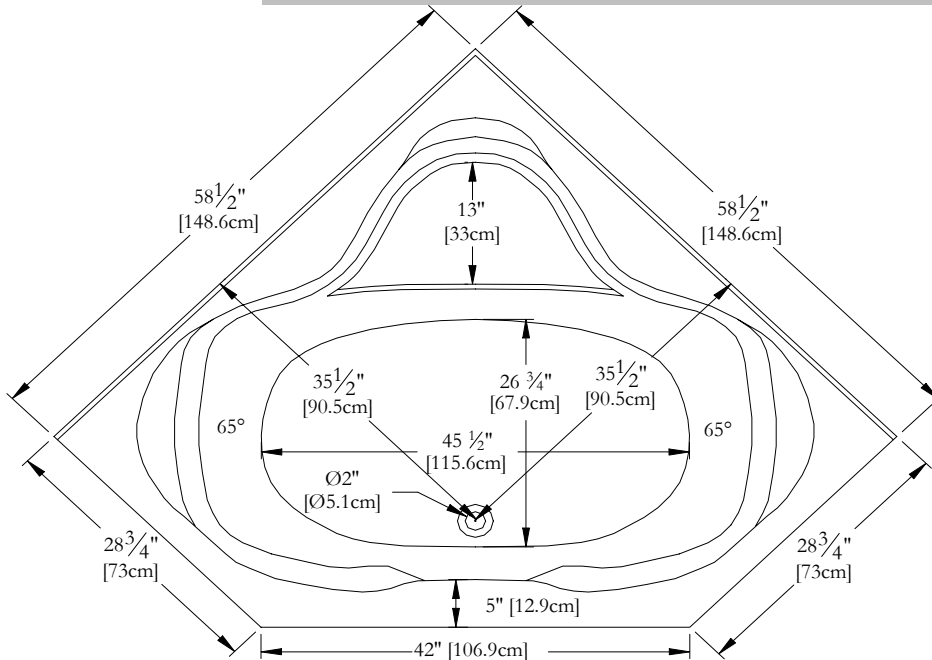

# TECHNICAL SPECIFICATIONS

Bath name : *Montagnard*  
 Collection : Elegance Collection  
 Dimensions : 59 X 59 X 22  
 Gallon capacity : 49

**NO SKIRT IS AVAILABLE FOR THIS MODEL**

**TOP VIEW**

\* In compliance with CSA standards, all interior bath measurements taken 4" [10 cm] from the floor.

\* Total height for soaker is equal to total height of this line drawing less ± 1" [2.5 cm].

\* All measurements are precise to ±1/4" [0.63 cm]. Technical specifications are subject to change without prior notice.