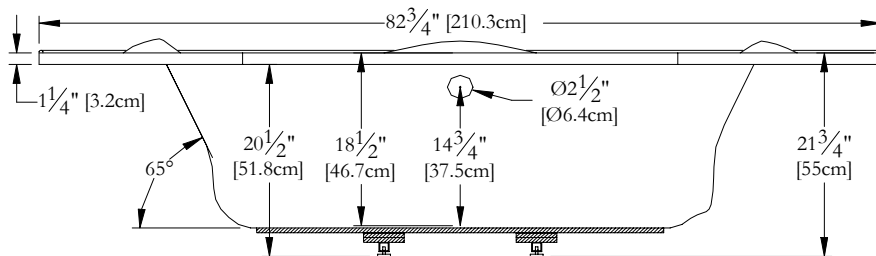

Thetford Mines

TECHNICAL SPECIFICATIONS

Bath name : *Montagnard*
Collection : Elegance Collection
Dimensions : 59 X 59 X 22
Gallon capacity : 49

NO SKIRT IS AVAILABLE FOR THIS MODEL

TOP VIEW

* In compliance with CSA standards, all interior bath measurements taken 4" [10 cm] from the floor.

* Total height for soaker is equal to total height of this line drawing less ± 1" [2.5 cm].

* All measurements are precise to ±1/4" [0.63 cm]. Technical specifications are subject to change without prior notice.

FRONT

Defaulting positions

- **Pump**
- **Blower**
- **Grab bar**
- **Keypad**
- **Mood light**

* Defaulting positions on above ACCESSORIES AND OPTIONS are approximative locations.

Océania Baths inc.
8, rue Patrice Côté
Trois-Pistoles (Québec)
Canada, G0L 4K0

Info-Line
1-888-851-8918
1-877-332-4224

Fax
1-877-880-8918
1-866-460-4334

Home Office:
Océania Baths inc.
591, avenue des Entreprises
Thetford Mines (Québec)
Canada, G6H 4B2

www.oceaniabaths.com