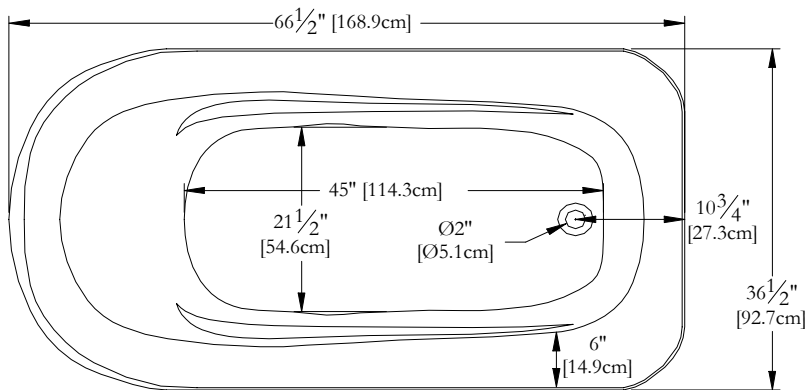

# TECHNICAL SPECIFICATIONS

Bath name : *Myriad 66*  
 Collection : Elegance Collection  
 Dimensions : 66 X 36 X 27 1/2  
 Gallon capacity : 37

Trois-Pistoles

**NO SKIRT IS AVAILABLE FOR THIS MODEL**

TOP VIEW

\* In compliance with CSA standards, all interior bath measurements taken 4" [10 cm] from the floor.

\* Total height for soaker is equal to total height of this line drawing less ± 1" [2,5 cm] .

\* All measurements are precise to ±1/4" [0.63 cm].  
 Technical specifications are subject to change without prior notice.

LENGTH

WIDTH