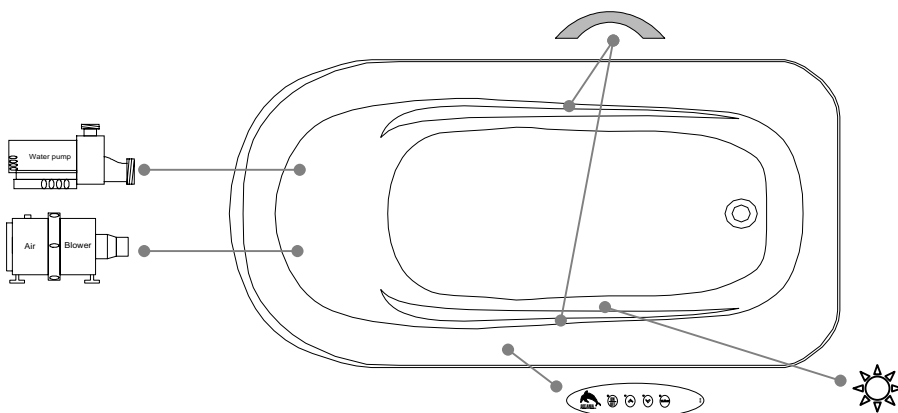

# TECHNICAL SPECIFICATIONS

Bath name : *Myriad 66*  
 Collection : Elegance Collection  
 Dimensions : 66 X 36 X 27 1/2  
 Gallon capacity : 37

Trois-Pistoles

**NO SKIRT IS AVAILABLE FOR THIS MODEL**

TOP VIEW

\* In compliance with CSA standards, all interior bath measurements taken 4" [10 cm] from the floor.

\* Total height for soaker is equal to total height of this line drawing less ± 1" [2,5 cm] .

\* All measurements are precise to ±1/4" [0.63 cm].  
 Technical specifications are subject to change without prior notice.

LENGTH

WIDTH

## Defaulting positions

-  **Pump**
-  **Blower**
-  **Grab bar**
-  **Keypad**
-  **Mood light**

\* Defaulting positions on above ACCESSORIES AND OPTIONS are approximative locations.

**Océania Baths inc.**  
 8, rue Patrice Côté  
 Trois-Pistoles (Québec)  
 Canada, G0L 4K0