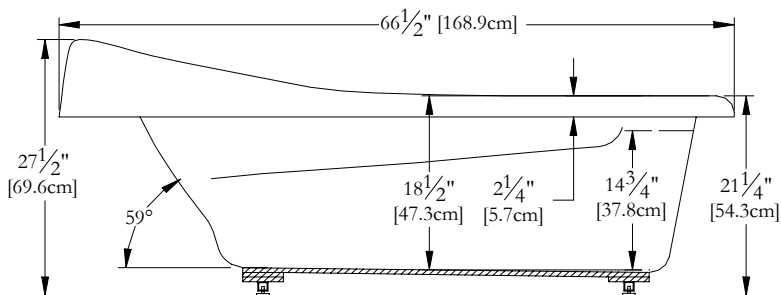

# TECHNICAL SPECIFICATIONS

Bath name : *Myriad 66*  
 Collection : Elegance Collection  
 Dimensions : 66 X 36 X 27 1/2  
 Gallon capacity : 37

Trois-Pistoles

**NO SKIRT IS AVAILABLE FOR THIS MODEL**

TOP VIEW

\* In compliance with CSA standards, all interior bath measurements taken 4" [10 cm] from the floor.

\* Total height for soaker is equal to total height of this line drawing less ± 1" [2,5 cm] .

\* All measurements are precise to ±1/4" [0.63 cm].  
 Technical specifications are subject to change without prior notice.

LENGTH

WIDTH