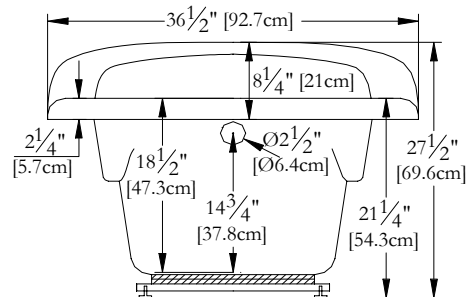

# TECHNICAL SPECIFICATIONS

Bath name : *Myriad 66*  
 Collection : Elegance Collection  
 Dimensions : 66 X 36 X 27 1/2  
 Gallon capacity : 37

Trois-Pistoles

**NO SKIRT IS AVAILABLE FOR THIS MODEL**

TOP VIEW

\* In compliance with CSA standards, all interior bath measurements taken 4" [10 cm] from the floor.

\* Total height for soaker is equal to total height of this line drawing less ± 1" [2,5 cm] .

\* All measurements are precise to ±1/4" [0.63 cm].  
 Technical specifications are subject to change without prior notice.

LENGTH

WIDTH