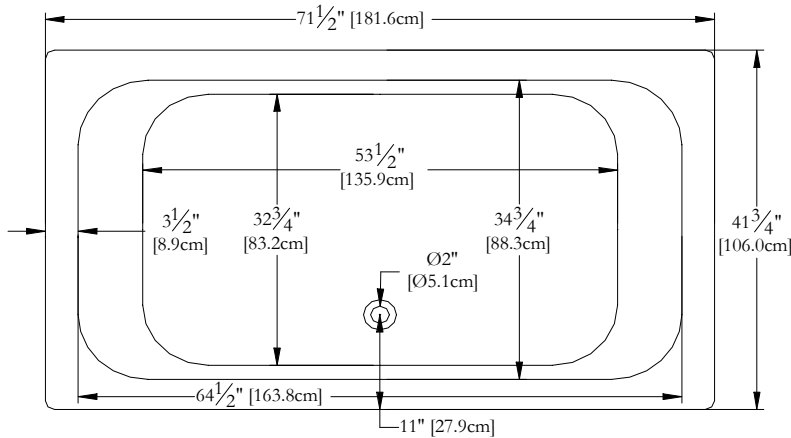

Thetford Mines

TECHNICAL SPECIFICATIONS

Bath name : *Nature 24*
 Collection : Harmony Collection
 Dimensions : 72 X 42 X 23
 Gallon capacity : 94

**KEYPAD UNINSTALLED WHEN ORDERED WITH A TILE FLANGE
 OR A REMOTE CONTROL**

TOP VIEW

* In compliance with CSA standards, all interior bath measurements taken 4" [10 cm] from the floor.

* Total height for soaker is equal to total height of this line drawing less ± 1" [2,5 cm].

* All measurements are precise to ±1/4" [0.63 cm]. Technical specifications are subject to change without prior notice.

LENGTH

WIDTH

**IT MIGHT BE NECESSARY TO LIFT THE TUB
 TO INSTALL A SKIRT**

Defaulting positions

Pump

Blower

Grab bar

Keypad