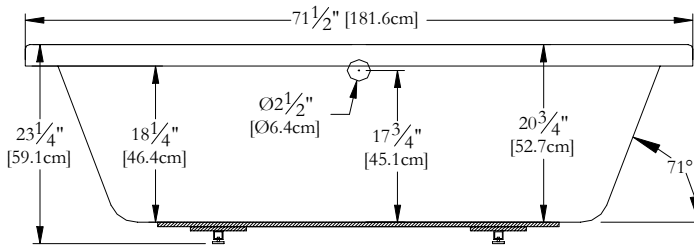

Thetford Mines

TECHNICAL SPECIFICATIONS

Bath name : *Nature 24*
 Collection : Harmony Collection
 Dimensions : 72 X 42 X 23
 Gallon capacity : 94

**KEYPAD UNINSTALLED WHEN ORDERED WITH A TILE FLANGE
 OR A REMOTE CONTROL**

TOP VIEW

* In compliance with CSA standards, all interior bath measurements taken 4" [10 cm] from the floor.

* Total height for soaker is equal to total height of this line drawing less ± 1" [2,5 cm].

* All measurements are precise to ±1/4" [0.63 cm]. Technical specifications are subject to change without prior notice.

LENGTH

WIDTH

**IT MIGHT BE NECESSARY TO LIFT THE TUB
 TO INSTALL A SKIRT**

Defaulting positions

Pump

Blower

Grab bar

Keypad