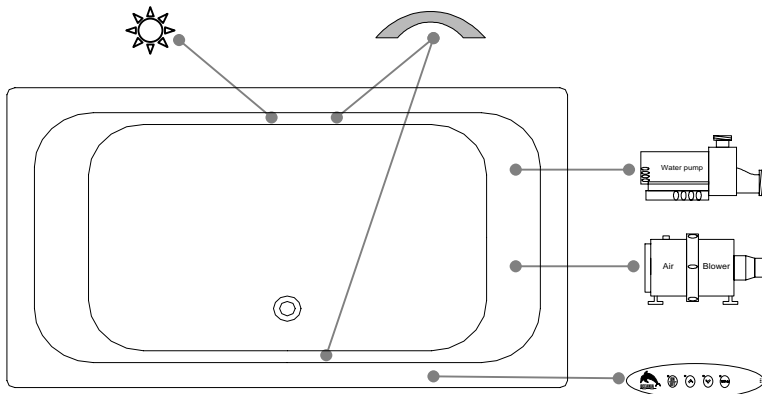

Thetford Mines

TECHNICAL SPECIFICATIONS

Bath name : *Nature 24*
 Collection : Harmony Collection
 Dimensions : 72 X 42 X 23
 Gallon capacity : 94

**KEYPAD UNINSTALLED WHEN ORDERED WITH A TILE FLANGE
 OR A REMOTE CONTROL**

TOP VIEW

* In compliance with CSA standards, all interior bath measurements taken 4" [10 cm] from the floor.

* Total height for soaker is equal to total height of this line drawing less ± 1" [2,5 cm].

* All measurements are precise to ±1/4" [0.63 cm]. Technical specifications are subject to change without prior notice.

LENGTH

WIDTH

**IT MIGHT BE NECESSARY TO LIFT THE TUB
 TO INSTALL A SKIRT**

Defaulting positions

Pump

Blower

Grab bar

Keypad

Mood light

* Defaulting positions on above ACCESSORIES AND OPTIONS are approximative locations.

Océania Baths inc.
 8, rue Patrice Côté
 Trois-Pistoles (Québec)
 Canada, G0L 4K0

Info-Line
 1-888-851-8918
 1-877-332-4224