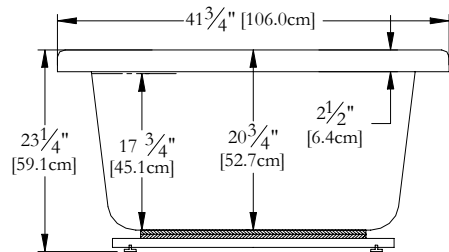

Thetford Mines

TECHNICAL SPECIFICATIONS

Bath name : *Nature 24*
 Collection : Harmony Collection
 Dimensions : 72 X 42 X 23
 Gallon capacity : 94

**KEYPAD UNINSTALLED WHEN ORDERED WITH A TILE FLANGE
 OR A REMOTE CONTROL**

TOP VIEW

* In compliance with CSA standards, all interior bath measurements taken 4" [10 cm] from the floor.

* Total height for soaker is equal to total height of this line drawing less ± 1" [2,5 cm].

* All measurements are precise to ±1/4" [0.63 cm]. Technical specifications are subject to change without prior notice.

LENGTH

WIDTH

**IT MIGHT BE NECESSARY TO LIFT THE TUB
 TO INSTALL A SKIRT**

Defaulting positions

Pump

Blower

Grab bar

Keypad