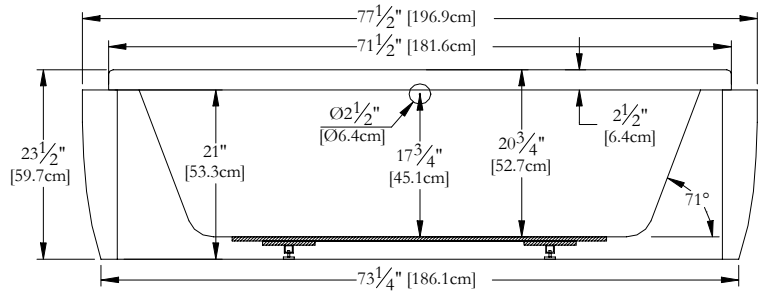

Thetford Mines

TECHNICAL SPECIFICATIONS

Bath name : *Nature 24 Perfect Match*
 Collection : Harmony Collection
 Dimensions : 78 X 48 X 23 1/2
 Gallon capacity : 94

TOP VIEW

* In compliance with CSA standards, all interior bath measurements taken 4" [10 cm] from the floor.

* All measurements are precise to ±1/4" [0.63 cm]. Technical specifications are subject to change without prior notice.

LENGHT

WIDTH

Defaulting positions

* Pump not available for this model

Blower

Grab bar

Keypad