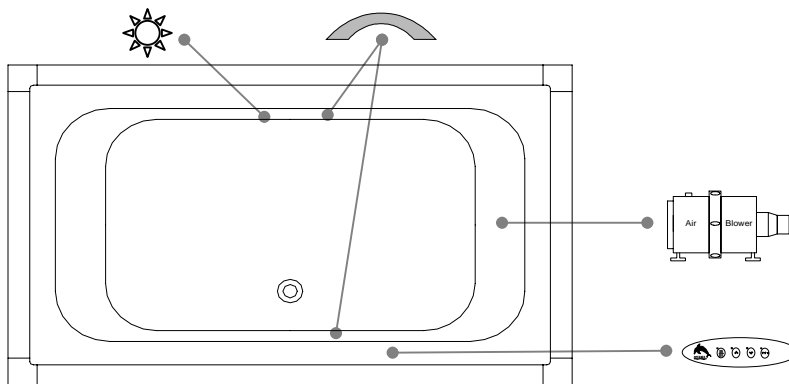

Thetford Mines

TECHNICAL SPECIFICATIONS

Bath name : *Nature 24 Perfect Match*
 Collection : Harmony Collection
 Dimensions : 78 X 48 X 23 1/2
 Gallon capacity : 94

TOP VIEW

* In compliance with CSA standards, all interior bath measurements taken 4" [10 cm] from the floor.

* All measurements are precise to ±1/4" [0.63 cm]. Technical specifications are subject to change without prior notice.

LENGHT

WIDTH

Defaulting positions

* Pump not available for this model

Blower

Grab bar

Keypad