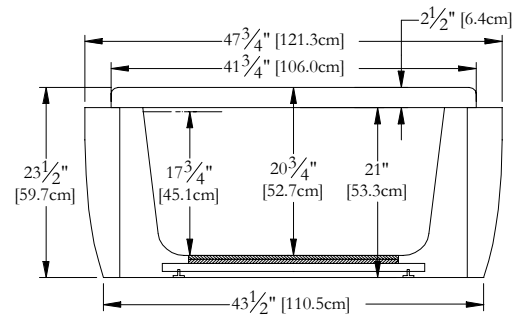

Thetford Mines

TECHNICAL SPECIFICATIONS

Bath name : *Nature 24 Perfect Match*
 Collection : Harmony Collection
 Dimensions : 78 X 48 X 23 1/2
 Gallon capacity : 94

TOP VIEW

* In compliance with CSA standards, all interior bath measurements taken 4" [10 cm] from the floor.

* All measurements are precise to ±1/4" [0.63 cm]. Technical specifications are subject to change without prior notice.

LENGHT

WIDTH

Defaulting positions

* Pump not available for this model

Blower

Grab bar

Keypad