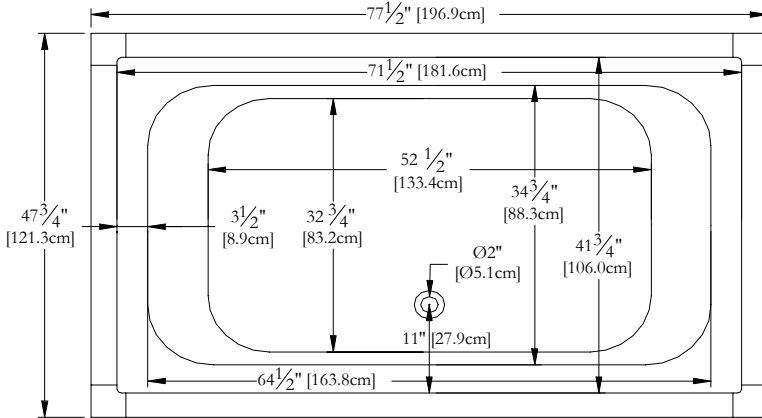

Thetford Mines

TECHNICAL SPECIFICATIONS

Bath name : *Nature 24 Perfect Match*
 Collection : Harmony Collection
 Dimensions : 78 X 48 X 23 1/2
 Gallon capacity : 94

TOP VIEW

* In compliance with CSA standards, all interior bath measurements taken 4" [10 cm] from the floor.

* All measurements are precise to ±1/4" [0.63 cm]. Technical specifications are subject to change without prior notice.

LENGHT

WIDTH

Defaulting positions

* Pump not available for this model

Blower

Grab bar

Keypad