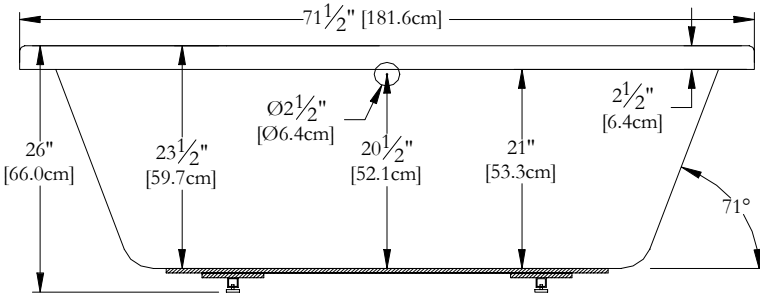

# TECHNICAL SPECIFICATIONS

Bath name : *Nature 26*  
 Collection : Harmony Collection  
 Dimensions : 72 X 42 X 26  
 Gallon capacity : 99

**KEYPAD UNINSTALLED WHEN ORDERED WITH A TILE FLANGE  
 OR A REMOTE CONTROL**

TOP VIEW

\* In compliance with CSA standards, all interior bath measurements taken 4" [10 cm] from the floor.

\* Total height for soaker is equal to total height of this line drawing less ± 1" [2,5 cm].

\* All measurements are precise to ± 1/4" [0.63 cm]. Technical specifications are subject to change without prior notice.

LENGTH

WIDTH