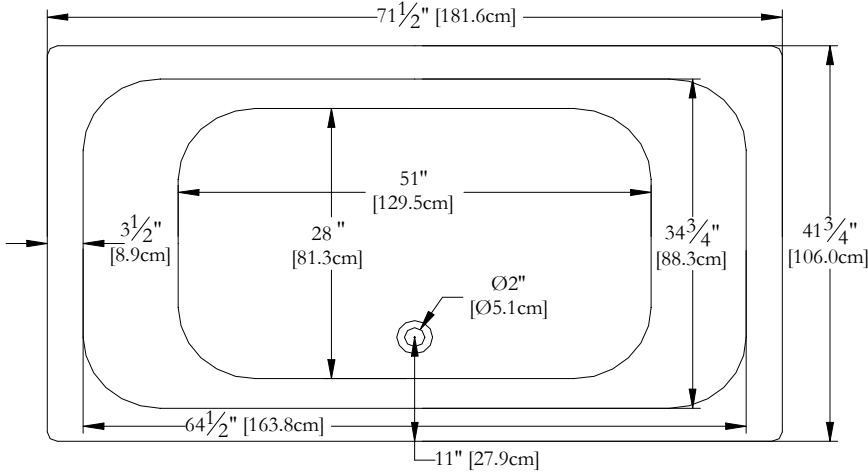

# TECHNICAL SPECIFICATIONS

Bath name : *Nature 26*  
 Collection : Harmony Collection  
 Dimensions : 72 X 42 X 26  
 Gallon capacity : 99

**KEYPAD UNINSTALLED WHEN ORDERED WITH A TILE FLANGE  
 OR A REMOTE CONTROL**

TOP VIEW

\* In compliance with CSA standards, all interior bath measurements taken 4" [10 cm] from the floor.

\* Total height for soaker is equal to total height of this line drawing less ± 1" [2,5 cm].

\* All measurements are precise to ± 1/4" [0.63 cm]. Technical specifications are subject to change without prior notice.

LENGTH

WIDTH