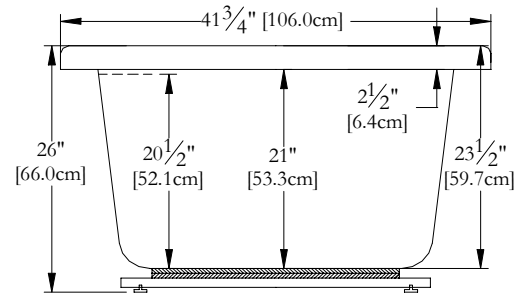

# TECHNICAL SPECIFICATIONS

Bath name : *Nature 26*  
 Collection : Harmony Collection  
 Dimensions : 72 X 42 X 26  
 Gallon capacity : 99

**KEYPAD UNINSTALLED WHEN ORDERED WITH A TILE FLANGE  
 OR A REMOTE CONTROL**

TOP VIEW

\* In compliance with CSA standards, all interior bath measurements taken 4" [10 cm] from the floor.

\* Total height for soaker is equal to total height of this line drawing less ± 1" [2,5 cm].

\* All measurements are precise to ± 1/4" [0.63 cm]. Technical specifications are subject to change without prior notice.

LENGTH

WIDTH