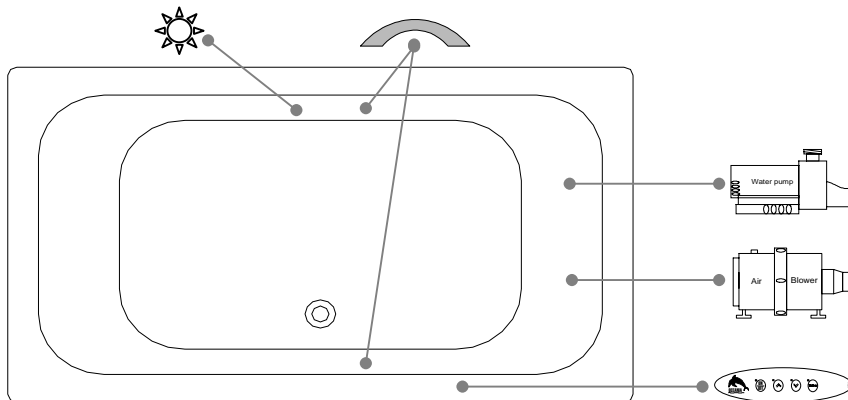

TOP VIEW

\* In compliance with CSA standards, all interior bath measurements taken 4" [10 cm] from the floor.

\* Total height for soaker is equal to total height of this line drawing less ± 1" [2,5 cm].

\* All measurements are precise to ± 1/4" [0.63 cm]. Technical specifications are subject to change without prior notice.

LENGTH

WIDTH

## Defaulting positions

**Pump**

**Blower**

**Grab bar**

**Keypad**

**Mood light**

\* Defaulting positions on above ACCESSORIES AND OPTIONS are approximative locations.

**Océania Baths inc.**  
 8, rue Patrice Côté  
 Trois-Pistoles (Québec)  
 Canada, G0L 4K0