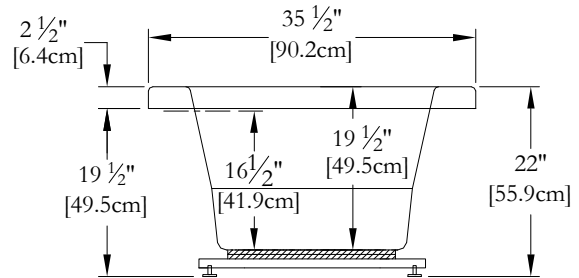

WIDTH

**IT MIGHT BE NECESSARY TO RAISE THE TUB
TO INSTALL A SKIRT**