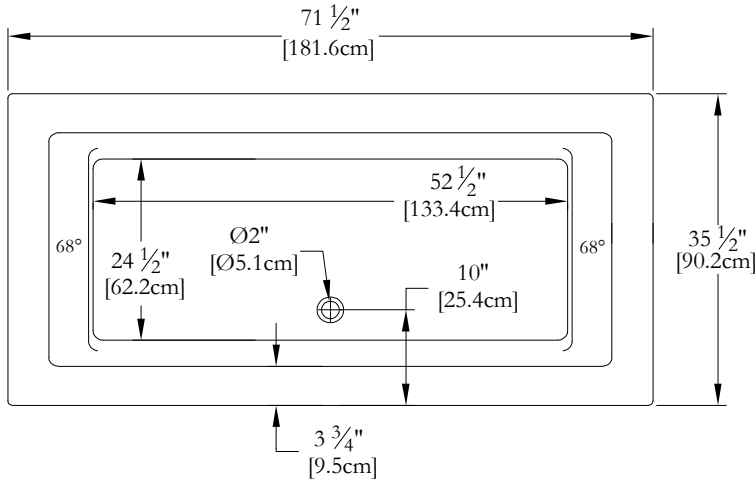

# TECHNICAL SPECIFICATIONS

Bath name : *Noble*  
 Collection : Harmony Collection  
 Dimensions : 72 X 36 X 22  
 Gallon capacity : 61

**KEYPAD UNINSTALLED WHEN ORDERED WITH A TILE FLANGE  
 OR A REMOTE CONTROL**

TOP VIEW

\* In compliance with CSA standards, all interior bath measurements taken 4" [10 cm] from the floor.

\* All measurements are precise to ±1/4" [0.63 cm]. Technical specifications are subject to change without prior notice.