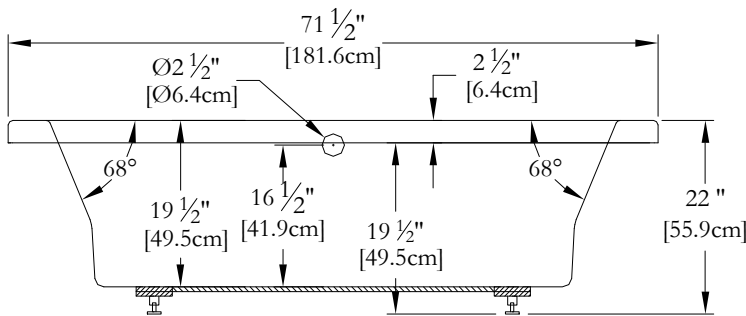

# TECHNICAL SPECIFICATIONS

Bath name : *Noble*  
 Collection : Harmony Collection  
 Dimensions : 72 X 36 X 22  
 Gallon capacity : 61

**KEYPAD UNINSTALLED WHEN ORDERED WITH A TILE FLANGE  
 OR A REMOTE CONTROL**

TOP VIEW

\* In compliance with CSA standards, all interior bath measurements taken 4" [10 cm] from the floor.

\* All measurements are precise to ±1/4" [0.63 cm]. Technical specifications are subject to change without prior notice.

\* On special orders, above grade drain installation available upon request.

LENGTH

WIDTH

**IT MIGHT BE NECESSARY TO RAISE THE TUB  
 TO INSTALL A SKIRT**