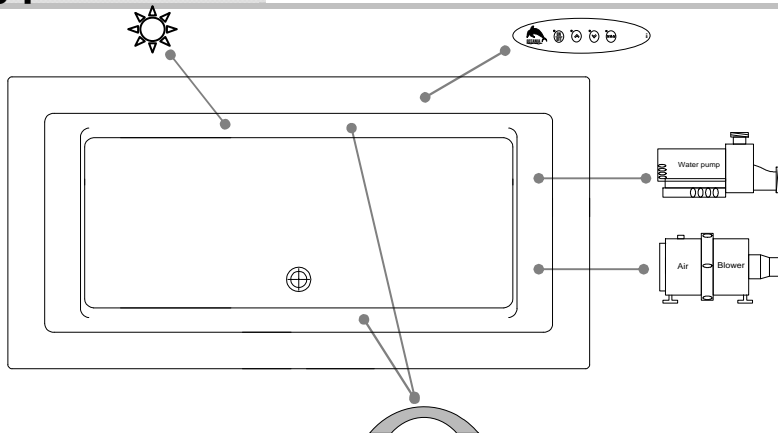

TOP VIEW

\* In compliance with CSA standards, all interior bath measurements taken 4" [10 cm] from the floor.

\* All measurements are precise to ±1/4" [0.63 cm]. Technical specifications are subject to change without prior notice.

\* On special orders, above grade drain installation available upon request.

LENGTH

WIDTH

**IT MIGHT BE NECESSARY TO RAISE THE TUB  
 TO INSTALL A SKIRT**

## Defaulting positions

-  Pump
-  Blower
-  Grab bar
-  Keypad
-  Mood light

\* Defaulting positions on above ACCESSORIES AND OPTIONS are approximative locations.

**Océania Baths inc.**  
 8, rue Patrice Côté  
 Trois-Pistoles (Québec)  
 Canada, G0L 4K0