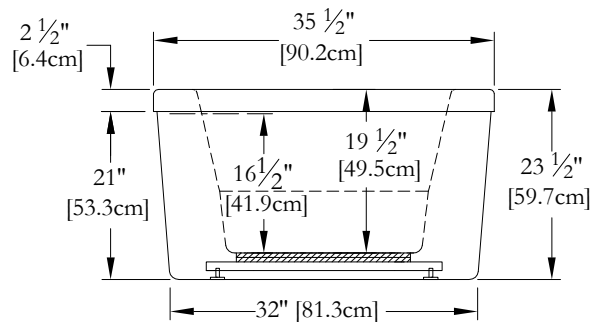

Thetford Mines

TECHNICAL SPECIFICATIONS

Bath name : *Noble Freestanding*
 Collection : Harmony Collection
 Dimensions : 72 X 36 X 23 1/2
 Gallon capacity : 61

NOT ALL FAUCETS AND/OR OVERFLOWS CAN BE INSTALLED ON THIS BATH. EXTRA PLANNING IS NECESSARY.

TOP VIEW

* In compliance with CSA standards, all interior bath measurements taken 4" [10 cm] from the floor.

* All measurements are precise to ±1/4" [0.63 cm]. Technical specifications are subject to change without prior notice.

LENGTH

WIDTH

Defaulting positions

Pump not available for this model.

* The blower must be relocated.
 Space minimum required: 19" x 9" x 9"
 For an adequate blower efficiency, install the blower in a ventilated place.