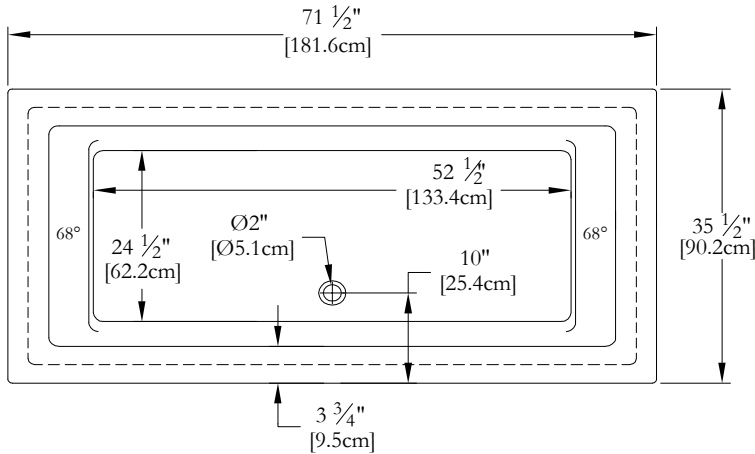

Thetford Mines

TECHNICAL SPECIFICATIONS

Bath name : *Noble Freestanding*
 Collection : Harmony Collection
 Dimensions : 72 X 36 X 23 1/2
 Gallon capacity : 61

NOT ALL FAUCETS AND/OR OVERFLOWS CAN BE INSTALLED ON THIS BATH. EXTRA PLANNING IS NECESSARY.

TOP VIEW

* In compliance with CSA standards, all interior bath measurements taken 4" [10 cm] from the floor.

* All measurements are precise to ±1/4" [0.63 cm]. Technical specifications are subject to change without prior notice.

LENGTH

WIDTH

Defaulting positions

Pump not available for this model.

* The blower must be relocated.
 Space minimum required: 19" x 9" x 9"
 For an adequate blower efficiency, install the blower in a ventilated place.