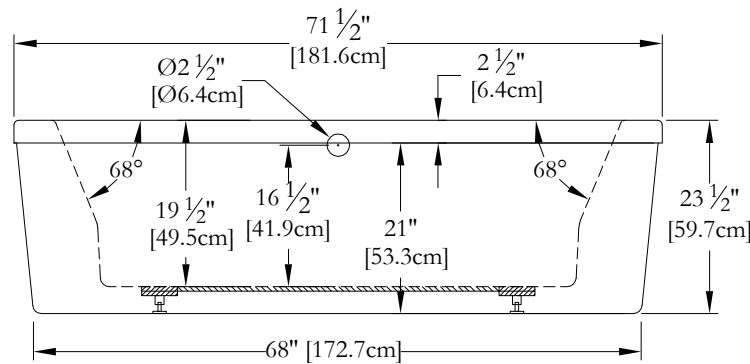

Thetford Mines

TECHNICAL SPECIFICATIONS

Bath name : *Noble Freestanding*
 Collection : Harmony Collection
 Dimensions : 72 X 36 X 23 1/2
 Gallon capacity : 61

NOT ALL FAUCETS AND/OR OVERFLOWS CAN BE INSTALLED ON THIS BATH. EXTRA PLANNING IS NECESSARY.

TOP VIEW

* In compliance with CSA standards, all interior bath measurements taken 4" [10 cm] from the floor.

* All measurements are precise to ±1/4" [0.63 cm]. Technical specifications are subject to change without prior notice.

LENGTH

WIDTH

Defaulting positions

Pump not available for this model.

* The blower must be relocated.
 Space minimum required: 19" x 9" x 9"
 For an adequate blower efficiency, install the blower in a ventilated place.