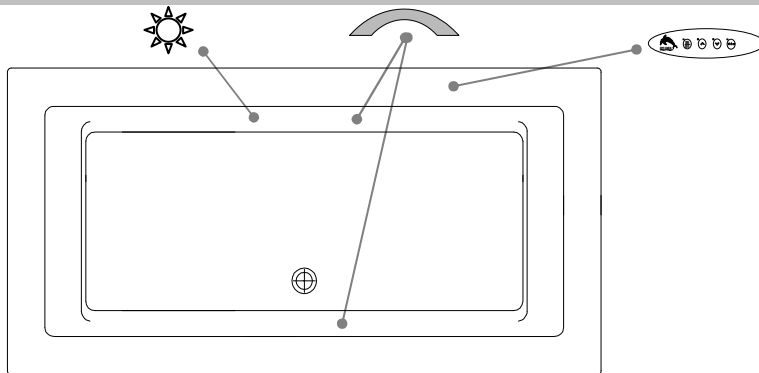

Thetford Mines

TECHNICAL SPECIFICATIONS

Bath name : *Noble Freestanding*
 Collection : Harmony Collection
 Dimensions : 72 X 36 X 23 1/2
 Gallon capacity : 61

NOT ALL FAUCETS AND/OR OVERFLOWS CAN BE INSTALLED ON THIS BATH. EXTRA PLANNING IS NECESSARY.

TOP VIEW

* In compliance with CSA standards, all interior bath measurements taken 4" [10 cm] from the floor.

* All measurements are precise to ±1/4" [0.63 cm]. Technical specifications are subject to change without prior notice.

LENGTH

WIDTH

Defaulting positions

Pump not available for this model.

* The blower must be relocated.
 Space minimum required: 19" x 9" x 9"
 For an adequate blower efficiency, install the blower in a ventilated place.

***Blower**

Keypad

Grab bar

Mood light

**THE BLOWER MUST BE RELOCATED
 WASTE AND OVERFLOW MUST BE INSTALLED WITH FLEXIBLE PIPING**

* Defaulting positions on above ACCESSORIES AND OPTIONS are approximative locations.