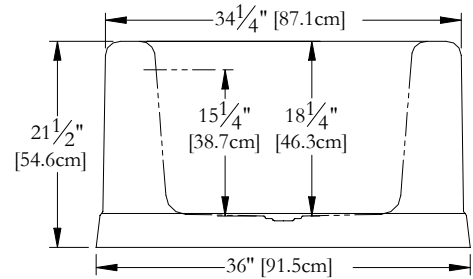

Thetford Mines

TECHNICAL SPECIFICATIONS

Bath name : **OC66FS Freestanding (central drain)**
 Collection : **Oceania Classique Collection**
 Dimensions : **66 X 36 X 21**
 Gallon capacity : **37**

TOP VIEW

* In compliance with CSA standards, all interior bath measurements taken 4" [10 cm] from the floor.

* All measurements are precise to ±1/4" [0.63 cm]. Technical specifications are subject to change without prior notice.

LENGTH

WIDTH

Defaulting positions

Pump not available for this model.

* The blower must be relocated.

Space minimum required : 19"x9"x9"

For an adequate blower efficiency, install the blower in a ventilated place.