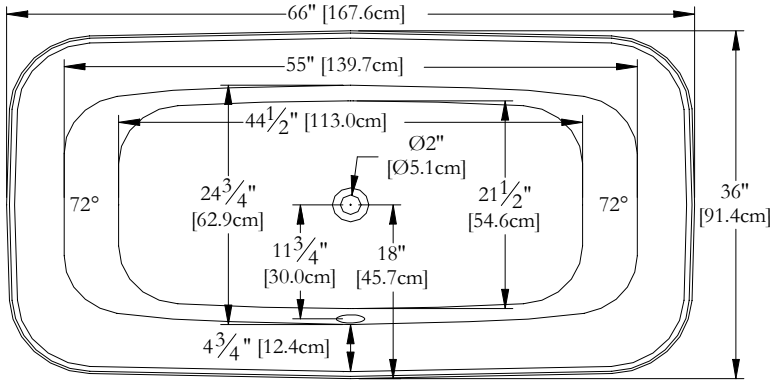

Thetford Mines

TECHNICAL SPECIFICATIONS

Bath name : **OC66FS Freestanding (central drain)**
 Collection : **Oceania Classique Collection**
 Dimensions : **66 X 36 X 21**
 Gallon capacity : **37**

TOP VIEW

* In compliance with CSA standards, all interior bath measurements taken 4" [10 cm] from the floor.

* All measurements are precise to ±1/4" [0.63 cm]. Technical specifications are subject to change without prior notice.

LENGTH

WIDTH

Defaulting positions

Pump not available for this model.

* The blower must be relocated.

Space minimum required : 19"x9"x9"

For an adequate blower efficiency, install the blower in a ventilated place.