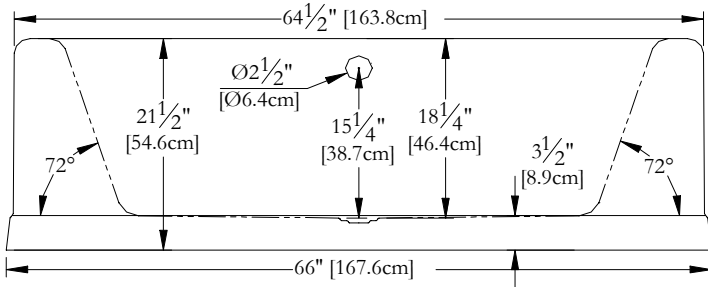

Thetford Mines

TECHNICAL SPECIFICATIONS

Bath name : **OC66FS Freestanding (central drain)**
 Collection : **Oceania Classique Collection**
 Dimensions : **66 X 36 X 21**
 Gallon capacity : **37**

TOP VIEW

* In compliance with CSA standards, all interior bath measurements taken 4" [10 cm] from the floor.

* All measurements are precise to ±1/4" [0.63 cm]. Technical specifications are subject to change without prior notice.

LENGTH

WIDTH

Defaulting positions

Pump not available for this model.

* The blower must be relocated.

Space minimum required : 19"x9"x9"

For an adequate blower efficiency, install the blower in a ventilated place.