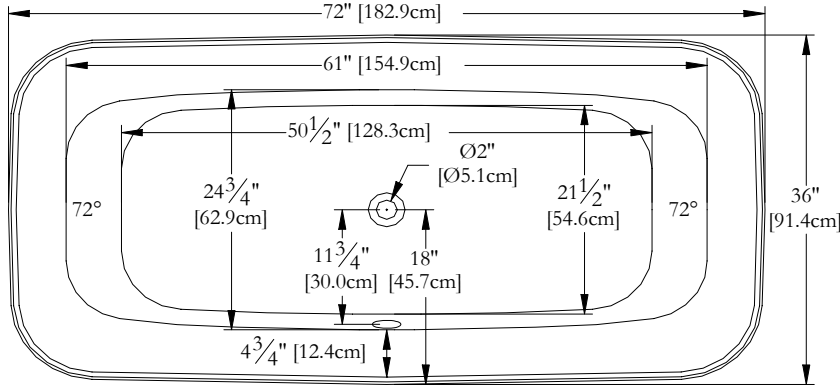

Thetford Mines

TECHNICAL SPECIFICATIONS

Bath name : **OC72FS Freestanding (central drain)**
 Collection : **Oceania Classique Collection**
 Dimensions : **72 X 36 X 21**
 Gallon capacity : **42**

TOP VIEW

* In compliance with CSA standards, all interior bath measurements taken 4" [10 cm] from the floor.

* All measurements are precise to $\pm 1/4$ " [0.63 cm].
 Technical specifications are subject to change without prior notice.

LENGTH

WIDTH

Defaulting positions

- Pump not available for this model.
- * The blower must be relocated.
- Space minimum required : 19"x9"x9"
- For an adequate blower efficiency, install the blower in a ventilated place.
-  ***Blower**
-  **Grab Bar**
-  **Remote**
-  **Mood light**