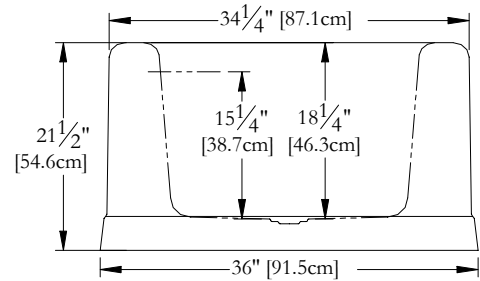

Thetford Mines

TECHNICAL SPECIFICATIONS

Bath name : **OC72FS Freestanding (central drain)**
 Collection : **Oceania Classique Collection**
 Dimensions : **72 X 36 X 21**
 Gallon capacity : **42**

TOP VIEW

* In compliance with CSA standards, all interior bath measurements taken 4" [10 cm] from the floor.

* All measurements are precise to $\pm 1/4$ " [0.63 cm].
 Technical specifications are subject to change without prior notice.

LENGTH

WIDTH

Defaulting positions

- Pump not available for this model.
- * The blower must be relocated.
- Space minimum required : 19"x9"x9"
- For an adequate blower efficiency, install the blower in a ventilated place.
-  ***Blower**
-  **Grab Bar**
-  **Remote**
-  **Mood light**