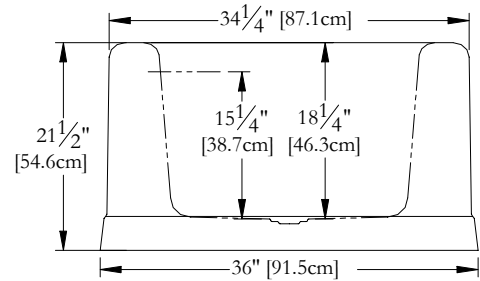

Thetford Mines

TECHNICAL SPECIFICATIONS

Bath name : **OC72FS Freestanding (central drain)**
 Collection : **Oceania Classique Collection**
 Dimensions : **72 X 36 X 21**
 Gallon capacity : **42**

TOP VIEW

* In compliance with CSA standards, all interior bath measurements taken 4" [10 cm] from the floor.

* All measurements are precise to $\pm 1/4$ " [0.63 cm].
 Technical specifications are subject to change without prior notice.

LENGTH

WIDTH

Defaulting positions

Pump not available for this model.

* The blower must be relocated.

Space minimum required : 19"x9"x9"
 For an adequate blower efficiency,
 install the blower in a ventilated place.