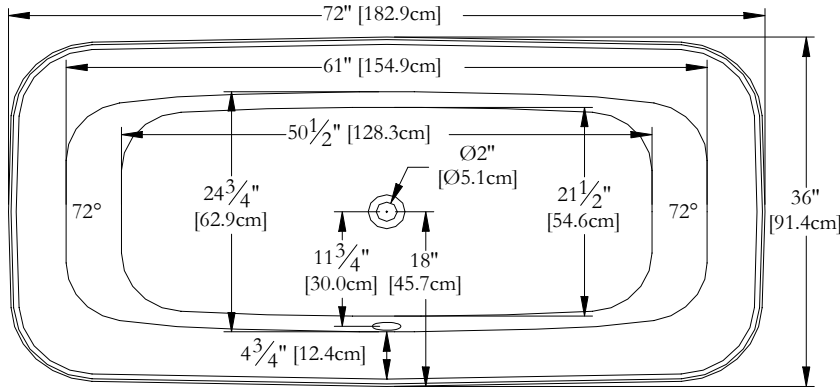

Thetford Mines

TECHNICAL SPECIFICATIONS

Bath name : **OC72FS Freestanding (central drain)**
 Collection : **Oceania Classique Collection**
 Dimensions : **72 X 36 X 21**
 Gallon capacity : **42**

TOP VIEW

* In compliance with CSA standards, all interior bath measurements taken 4" [10 cm] from the floor.

* All measurements are precise to $\pm 1/4$ " [0.63 cm].
 Technical specifications are subject to change without prior notice.

LENGTH

WIDTH

Defaulting positions

Pump not available for this model.

* The blower must be relocated.

Space minimum required : 19"x9"x9"
 For an adequate blower efficiency,
 install the blower in a ventilated place.