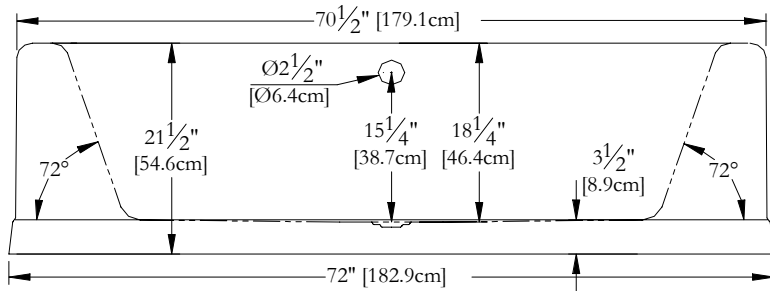

Thetford Mines

TECHNICAL SPECIFICATIONS

Bath name : **OC72FS Freestanding (central drain)**
 Collection : **Oceania Classique Collection**
 Dimensions : **72 X 36 X 21**
 Gallon capacity : **42**

TOP VIEW

* In compliance with CSA standards, all interior bath measurements taken 4" [10 cm] from the floor.

* All measurements are precise to $\pm 1/4$ " [0.63 cm].
 Technical specifications are subject to change without prior notice.

LENGTH

WIDTH

Defaulting positions

Pump not available for this model.

* The blower must be relocated.

Space minimum required : 19"x9"x9"
 For an adequate blower efficiency,
 install the blower in a ventilated place.