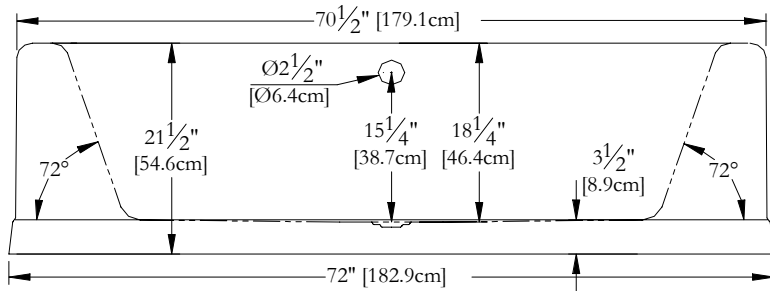

Thetford Mines

TECHNICAL SPECIFICATIONS

Bath name : **OC72FS Freestanding (central drain)**
 Collection : **Oceania Classique Collection**
 Dimensions : **72 X 36 X 21**
 Gallon capacity : **42**

TOP VIEW

* In compliance with CSA standards, all interior bath measurements taken 4" [10 cm] from the floor.

* All measurements are precise to $\pm 1/4$ " [0.63 cm].
 Technical specifications are subject to change without prior notice.

LENGTH

WIDTH

Defaulting positions

- Pump not available for this model.
- * The blower must be relocated.
- Space minimum required : 19"x9"x9"
- For an adequate blower efficiency, install the blower in a ventilated place.
-  ***Blower**
-  **Grab Bar**
-  **Remote**
-  **Mood light**