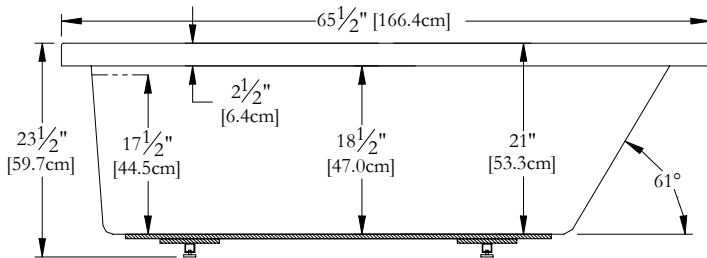

# TECHNICAL SPECIFICATIONS

Bath name : *Providence 36*  
 Collection : Harmony Collection  
 Dimensions : 66 X 36 X 23 1/2  
 Gallon capacity : 58

## KEYPAD UNINSTALLED WHEN ORDERED WITH A TILE FLANGE OR A REMOTE CONTROL

TOP VIEW

\* In compliance with CSA standards, all interior bath measurements taken 4" [10 ccm] from the floor.

\* Total height for soaker is equal to total height of this line drawing less ± 1" [2.5 cm] .

\* All measurements are precise to ±1/4" [0.63 cm]. Technical specifications are subject to change without prior notice.

LENGTH

WIDTH