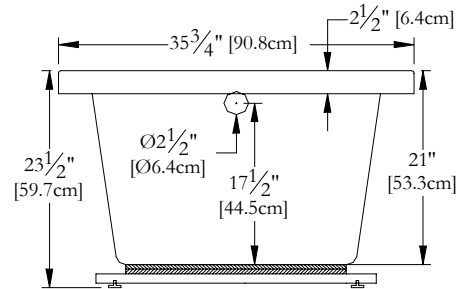

# TECHNICAL SPECIFICATIONS

Bath name : *Providence 36*  
 Collection : Harmony Collection  
 Dimensions : 66 X 36 X 23 1/2  
 Gallon capacity : 58

## KEYPAD UNINSTALLED WHEN ORDERED WITH A TILE FLANGE OR A REMOTE CONTROL

TOP VIEW

\* In compliance with CSA standards, all interior bath measurements taken 4" [10 ccm] from the floor.

\* Total height for soaker is equal to total height of this line drawing less ± 1" [2.5 cm] .

\* All measurements are precise to ±1/4" [0.63 cm]. Technical specifications are subject to change without prior notice.

LENGTH

WIDTH