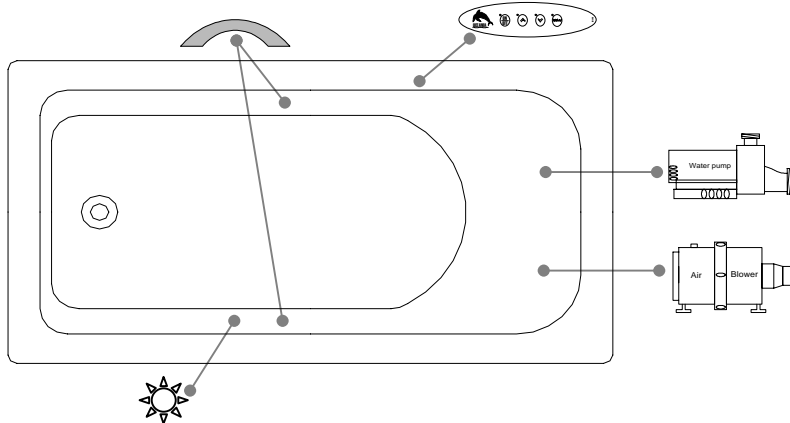

## KEYPAD UNINSTALLED WHEN ORDERED WITH A TILE FLANGE OR A REMOTE CONTROL

TOP VIEW

\* In compliance with CSA standards, all interior bath measurements taken 4" [10 ccm] from the floor.

\* Total height for soaker is equal to total height of this line drawing less ± 1" [2.5 cm] .

\* All measurements are precise to ±1/4" [0.63 cm]. Technical specifications are subject to change without prior notice.

LENGTH

WIDTH

## IT MIGHT BE NECESSARY TO LIFT THE TUB TO INSTALL A SKIRT

## Defaulting positions

**Pump**

**Blower**

**Grab bar**

**Keypad**

**Mood light**

\* Defaulting positions on above ACCESSORIES AND OPTIONS are approximative locations.

**Océania Baths inc.**  
 8, rue Patrice Côté  
 Trois-Pistoles (Québec)  
 Canada, G0L 4K0