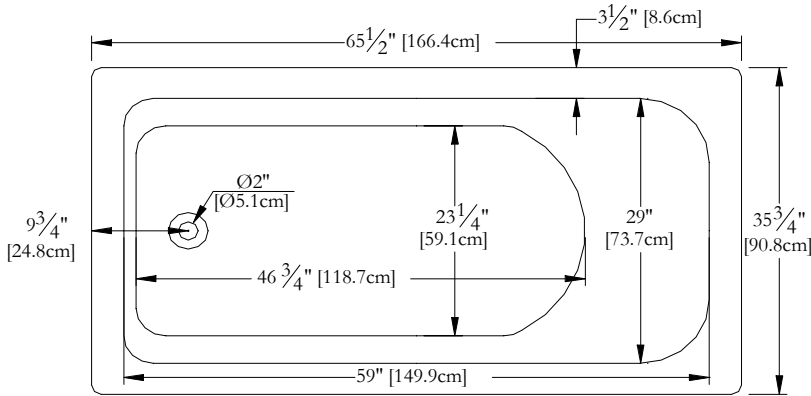

# TECHNICAL SPECIFICATIONS

Bath name : *Providence 36*  
 Collection : Harmony Collection  
 Dimensions : 66 X 36 X 23 1/2  
 Gallon capacity : 58

## KEYPAD UNINSTALLED WHEN ORDERED WITH A TILE FLANGE OR A REMOTE CONTROL

TOP VIEW

\* In compliance with CSA standards, all interior bath measurements taken 4" [10 ccm] from the floor.

\* Total height for soaker is equal to total height of this line drawing less ± 1" [2.5 cm] .

\* All measurements are precise to ±1/4" [0.63 cm]. Technical specifications are subject to change without prior notice.

LENGTH

WIDTH