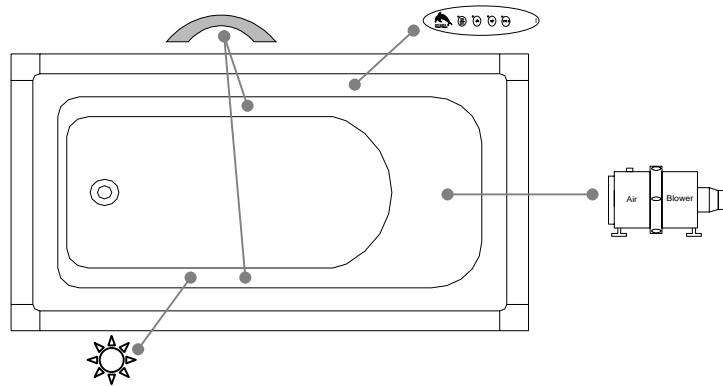

# TECHNICAL SPECIFICATIONS

Bath name : *Providence 36 Perfect Match*  
 Collection : Harmony Collection  
 Dimensions : 72 X 42 X 23 1/2  
 Gallon capacity : 58

TOP VIEW

\* In compliance with CSA standards, all interior bath measurements taken 4" [10 cm] from the floor.

\* All measurements are precise to ±1/4" [0.63 cm]. Technical specifications are subject to change without prior notice.

LENGHT

WIDTH

## Defaulting positions

\* Pump not available for this model

**Blower**

**Grab bar**

**Keypad**

**Mood light**

\* Defaulting positions on above ACCESSORIES AND OPTIONS are approximative locations.

**Océania Baths inc.**  
 8, rue Patrice Côté  
 Trois-Pistoles (Québec)  
 Canada, G0L 4K0