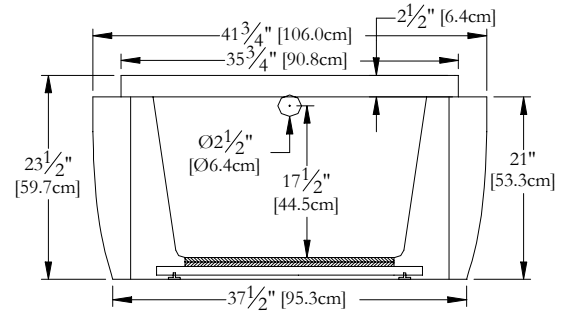

# TECHNICAL SPECIFICATIONS

Bath name : *Providence 36 Perfect Match*  
 Collection : Harmony Collection  
 Dimensions : 72 X 42 X 23 1/2  
 Gallon capacity : 58

TOP VIEW

\* In compliance with CSA standards, all interior bath measurements taken 4" [10 cm] from the floor.

\* All measurements are precise to ±1/4" [0.63 cm]. Technical specifications are subject to change without prior notice.

LENGHT

WIDTH