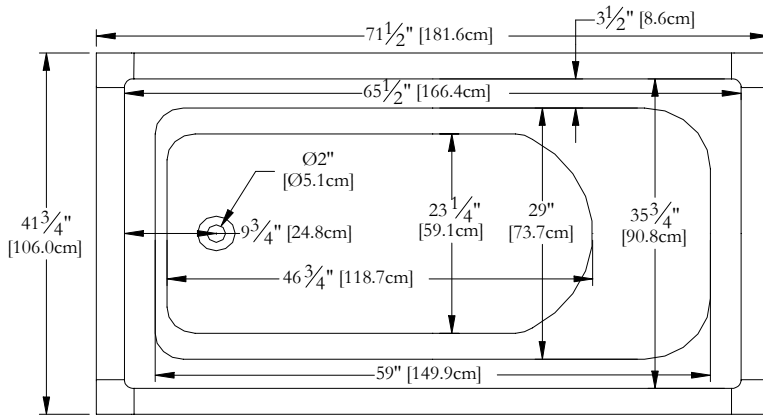

# TECHNICAL SPECIFICATIONS

Bath name : *Providence 36 Perfect Match*  
 Collection : Harmony Collection  
 Dimensions : 72 X 42 X 23 1/2  
 Gallon capacity : 58

TOP VIEW

\* In compliance with CSA standards, all interior bath measurements taken 4" [10 cm] from the floor.

\* All measurements are precise to ±1/4" [0.63 cm]. Technical specifications are subject to change without prior notice.

LENGHT

WIDTH