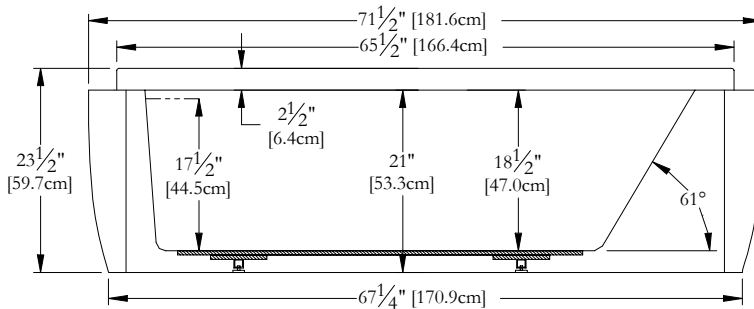

# TECHNICAL SPECIFICATIONS

Bath name : *Providence 36 Perfect Match*  
 Collection : Harmony Collection  
 Dimensions : 72 X 42 X 23 1/2  
 Gallon capacity : 58

TOP VIEW

\* In compliance with CSA standards, all interior bath measurements taken 4" [10 cm] from the floor.

\* All measurements are precise to ±1/4" [0.63 cm]. Technical specifications are subject to change without prior notice.

LENGHT

WIDTH