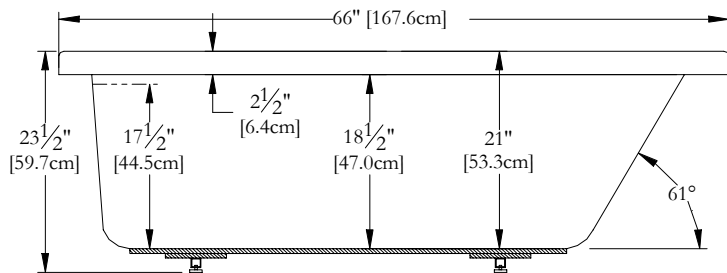

Thetford Mines

TECHNICAL SPECIFICATIONS

Bath name : *Providence 40*
 Collection : Harmony Collection
 Dimensions : 66 X 40 X 23 1/2
 Gallon capacity : 72

KEYPAD UNINSTALLED WHEN ORDERED WITH A TILE FLANGE OR A REMOTE CONTROL

TOP VIEW

* In compliance with CSA standards, all interior bath measurements taken 4" [10 cm] from the floor.

* Total height for soaker is equal to total height of this line drawing less ± 1" [2,5 cm] .

* All measurements are precise to ±1/4" [0.63 cm]. Technical specifications are subject to change without prior notice.

LENGTH

MIDTH

IT MIGHT BE NECESSARY TO LIFT THE TUB TO INSTALL A SKIRT

Defaulting positions

Pump

Blower

Grab bar

Keypad