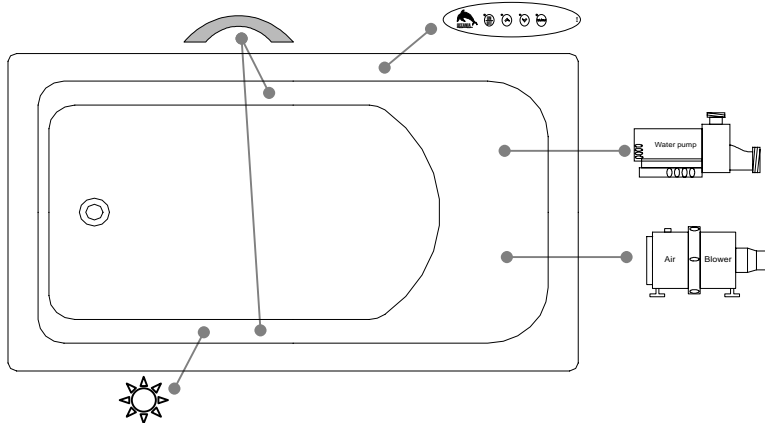

TOP VIEW

* In compliance with CSA standards, all interior bath measurements taken 4" [10 cm] from the floor.

* Total height for soaker is equal to total height of this line drawing less ± 1" [2,5 cm] .

* All measurements are precise to ±1/4" [0.63 cm]. Technical specifications are subject to change without prior notice.

LENGTH

MIDTH

IT MIGHT BE NECESSARY TO LIFT THE TUB TO INSTALL A SKIRT

Defaulting positions

Pump

Blower

Grab bar

Keypad

Mood light

* Defaulting positions on above ACCESSORIES AND OPTIONS are approximative locations.

Océania Baths inc.
 8, rue Patrice Côté
 Trois-Pistoles (Québec)
 Canada, G0L 4K0

Info-Line
 1-888-851-8918
 1-877-332-4224