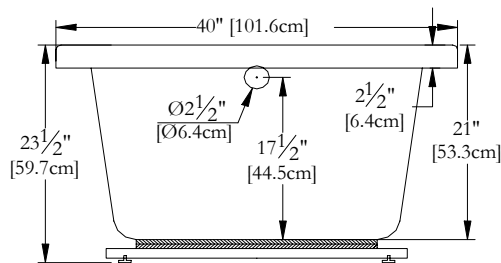

Thetford Mines

TECHNICAL SPECIFICATIONS

Bath name : *Providence 40*
 Collection : Harmony Collection
 Dimensions : 66 X 40 X 23 1/2
 Gallon capacity : 72

KEYPAD UNINSTALLED WHEN ORDERED WITH A TILE FLANGE OR A REMOTE CONTROL

TOP VIEW

* In compliance with CSA standards, all interior bath measurements taken 4" [10 cm] from the floor.

* Total height for soaker is equal to total height of this line drawing less ± 1" [2,5 cm] .

* All measurements are precise to ±1/4" [0.63 cm]. Technical specifications are subject to change without prior notice.

LENGTH

MIDTH

IT MIGHT BE NECESSARY TO LIFT THE TUB TO INSTALL A SKIRT

Defaulting positions

Pump

Blower

Grab bar

Keypad