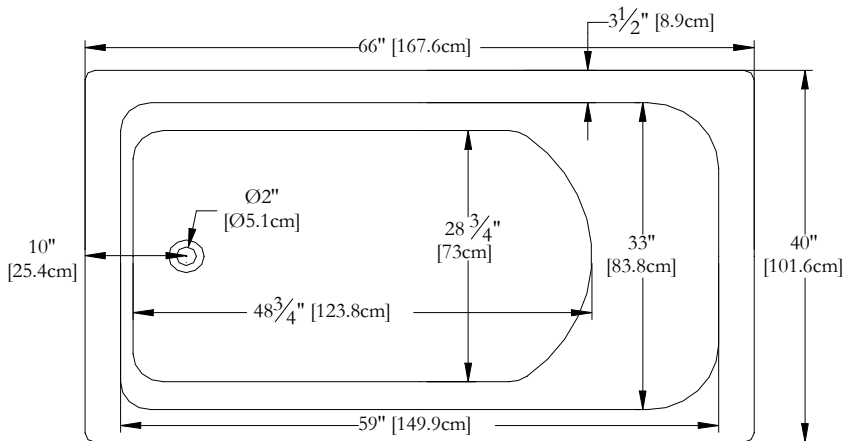

Thetford Mines

TECHNICAL SPECIFICATIONS

Bath name : *Providence 40*
 Collection : Harmony Collection
 Dimensions : 66 X 40 X 23 1/2
 Gallon capacity : 72

KEYPAD UNINSTALLED WHEN ORDERED WITH A TILE FLANGE OR A REMOTE CONTROL

TOP VIEW

* In compliance with CSA standards, all interior bath measurements taken 4" [10 cm] from the floor.

* Total height for soaker is equal to total height of this line drawing less ± 1" [2,5 cm] .

* All measurements are precise to ±1/4" [0.63 cm]. Technical specifications are subject to change without prior notice.

LENGTH

MIDTH

IT MIGHT BE NECESSARY TO LIFT THE TUB TO INSTALL A SKIRT

Defaulting positions

Pump

Blower

Grab bar

Keypad