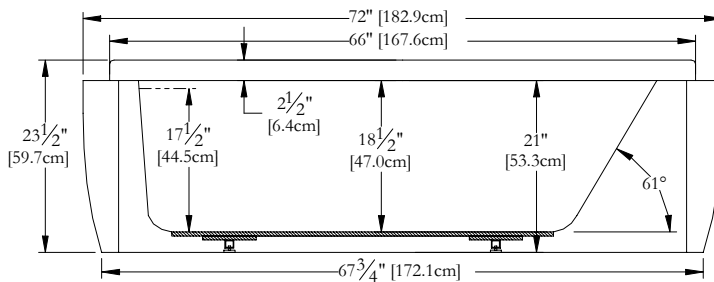

Thetford Mines

TECHNICAL SPECIFICATIONS

Bath name : *Providence 40 Perfect Match*
 Collection : Harmony Collection
 Dimensions : 72 X 46 X 23 1/2
 Gallon capacity : 72

TOP VIEW

* In compliance with CSA standards, all interior bath measurements taken 4" [10 cm] from the floor.

* All measurements are precise to ±1/4" [0.63 cm]. Technical specifications are subject to change without prior notice.

LENGHT

WIDTH

Defaulting positions

* Pump not available for this model

Blower

Grab bar

Keypad