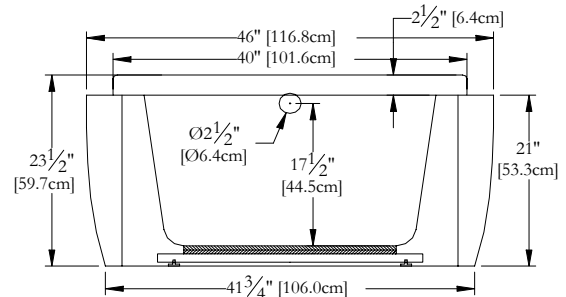

Thetford Mines

TECHNICAL SPECIFICATIONS

Bath name : *Providence 40 Perfect Match*
 Collection : Harmony Collection
 Dimensions : 72 X 46 X 23 1/2
 Gallon capacity : 72

TOP VIEW

* In compliance with CSA standards, all interior bath measurements taken 4" [10 cm] from the floor.

* All measurements are precise to ±1/4" [0.63 cm]. Technical specifications are subject to change without prior notice.

LENGHT

WIDTH

Defaulting positions

* Pump not available for this model

Blower

Grab bar

Keypad