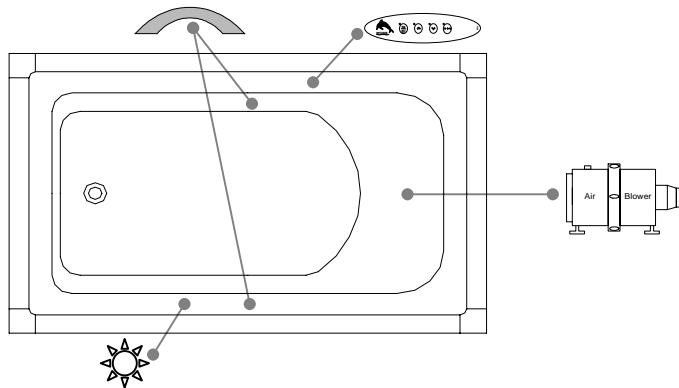

Thetford Mines

TECHNICAL SPECIFICATIONS

Bath name : *Providence 40 Perfect Match*
 Collection : Harmony Collection
 Dimensions : 72 X 46 X 23 1/2
 Gallon capacity : 72

TOP VIEW

* In compliance with CSA standards, all interior bath measurements taken 4" [10 cm] from the floor.

* All measurements are precise to ±1/4" [0.63 cm]. Technical specifications are subject to change without prior notice.

LENGHT

WIDTH

Defaulting positions

* Pump not available for this model

Blower

Grab bar

Keypad