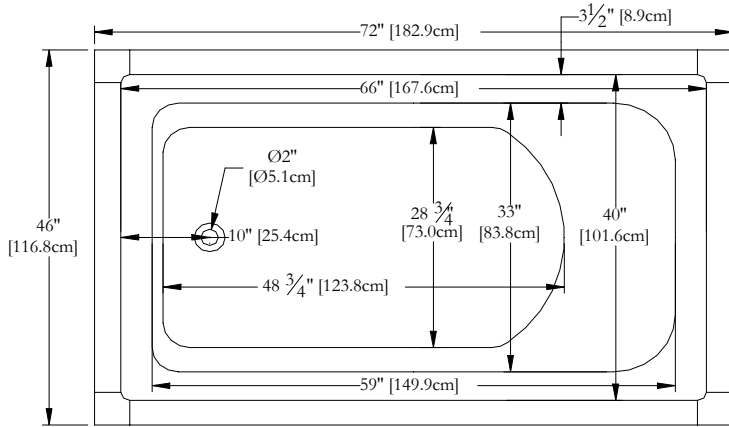

Thetford Mines

TECHNICAL SPECIFICATIONS

Bath name : *Providence 40 Perfect Match*
 Collection : Harmony Collection
 Dimensions : 72 X 46 X 23 1/2
 Gallon capacity : 72

TOP VIEW

* In compliance with CSA standards, all interior bath measurements taken 4" [10 cm] from the floor.

* All measurements are precise to ±1/4" [0.63 cm]. Technical specifications are subject to change without prior notice.

LENGHT

WIDTH

Defaulting positions

* Pump not available for this model

Blower

Grab bar

Keypad