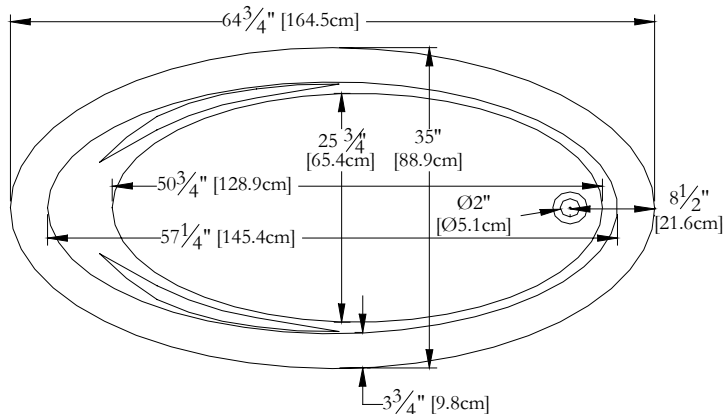

Trois-Pistoles

TECHNICAL SPECIFICATIONS

Bath name : *Rose*
 Collection : Elegance Collection
 Dimensions : 65 X 35 X 21
 Gallon capacity : 45

NO SKIRT IS AVAILABLE FOR THIS MODEL

TOP VIEW

* In compliance with CSA standards, all interior bath measurements taken 4" [10 cm] from the floor.

* Total height for soaker is equal to total height of this line drawing less ± 1" [2,5 cm] .

* All measurements are precise to ±1/4" [0.63 cm].
 Technical specifications are subject to change without prior notice.

LENGTH

WIDTH

Defaulting positions

-  **Pump**
-  **Blower**
-  **Grab bar**
-  **Keypad**
-  **Mood light**

* Defaulting positions on above ACCESSORIES AND OPTIONS are approximative locations.

Océania Baths inc.
 8, rue Patrice Côté
 Trois-Pistoles (Québec)
 Canada, G0L 4K0