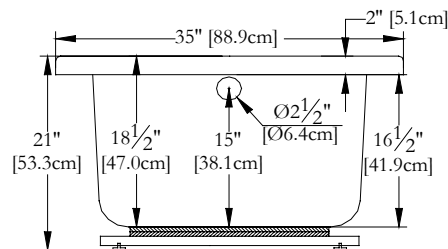

Trois-Pistoles

TECHNICAL SPECIFICATIONS

Bath name : *Rose*
 Collection : Elegance Collection
 Dimensions : 65 X 35 X 21
 Gallon capacity : 45

NO SKIRT IS AVAILABLE FOR THIS MODEL

TOP VIEW

* In compliance with CSA standards, all interior bath measurements taken 4" [10 cm] from the floor.

* Total height for soaker is equal to total height of this line drawing less ± 1" [2,5 cm] .

* All measurements are precise to ±1/4" [0.63 cm].
 Technical specifications are subject to change without prior notice.

LENGTH

WIDTH

Defaulting positions

-  **Pump**
-  **Blower**
-  **Grab bar**
-  **Keypad**
-  **Mood light**

* Defaulting positions on above ACCESSORIES AND OPTIONS are approximative locations.

Océania Baths inc.
 8, rue Patrice Côté
 Trois-Pistoles (Québec)
 Canada, G0L 4K0