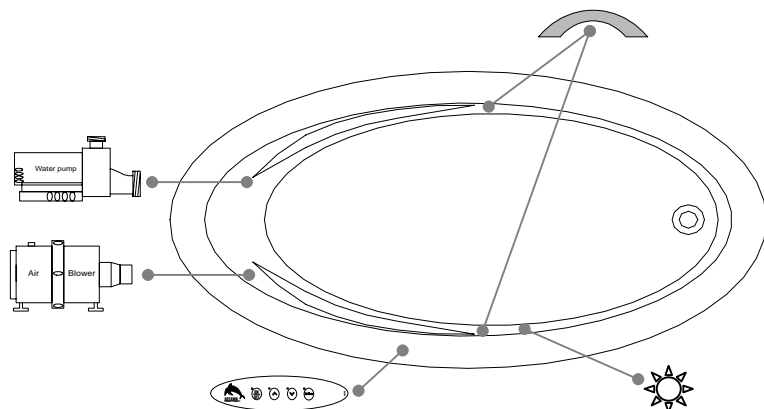

Trois-Pistoles

TECHNICAL SPECIFICATIONS

Bath name : *Rose*
 Collection : Elegance Collection
 Dimensions : 65 X 35 X 21
 Gallon capacity : 45

NO SKIRT IS AVAILABLE FOR THIS MODEL

TOP VIEW

* In compliance with CSA standards, all interior bath measurements taken 4" [10 cm] from the floor.

* Total height for soaker is equal to total height of this line drawing less ± 1" [2,5 cm] .

* All measurements are precise to ±1/4" [0.63 cm].
 Technical specifications are subject to change without prior notice.

LENGTH

WIDTH

Defaulting positions

-  **Pump**
-  **Blower**
-  **Grab bar**
-  **Keypad**
-  **Mood light**

* Defaulting positions on above ACCESSORIES AND OPTIONS are approximative locations.

Océania Baths inc.
 8, rue Patrice Côté
 Trois-Pistoles (Québec)
 Canada, G0L 4K0