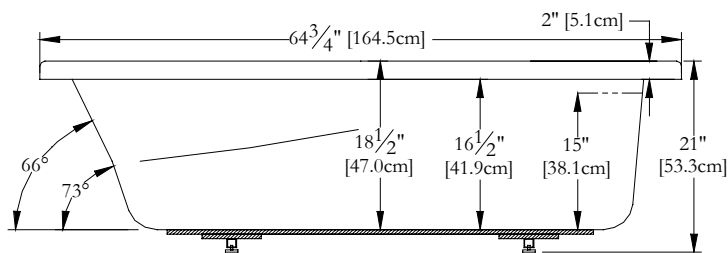

Trois-Pistoles

TECHNICAL SPECIFICATIONS

Bath name : *Rose*
 Collection : Elegance Collection
 Dimensions : 65 X 35 X 21
 Gallon capacity : 45

NO SKIRT IS AVAILABLE FOR THIS MODEL

TOP VIEW

* In compliance with CSA standards, all interior bath measurements taken 4" [10 cm] from the floor.

* Total height for soaker is equal to total height of this line drawing less ± 1" [2,5 cm] .

* All measurements are precise to ±1/4" [0.63 cm].
 Technical specifications are subject to change without prior notice.

LENGTH

WIDTH

Defaulting positions

-  **Pump**
-  **Blower**
-  **Grab bar**
-  **Keypad**
-  **Mood light**

* Defaulting positions on above ACCESSORIES AND OPTIONS are approximative locations.

Océania Baths inc.
 8, rue Patrice Côté
 Trois-Pistoles (Québec)
 Canada, G0L 4K0