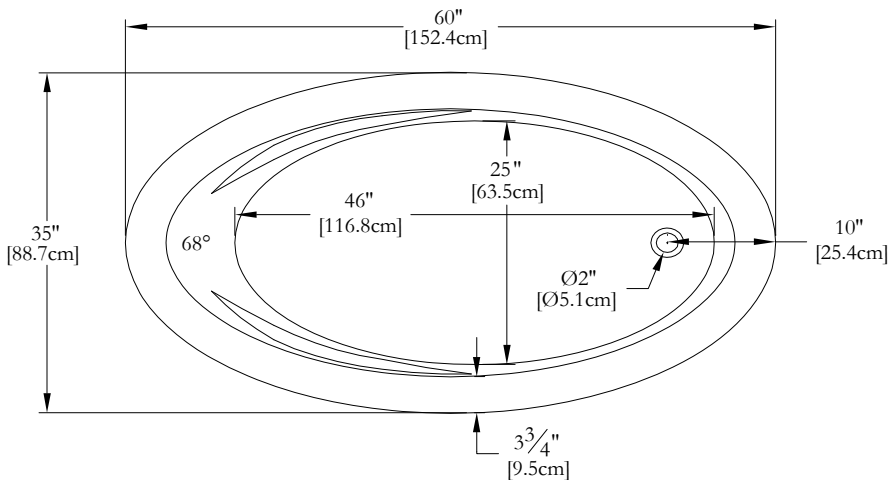

Thetford Mines

TECHNICAL SPECIFICATIONS

Bath name : *Rose 60*
 Collection : Elegance Collection
 Dimensions : 60 X 35 X 21
 Gallon capacity : 42

NO SKIRT IS AVAILABLE FOR THIS MODEL

TOP VIEW

* In compliance with CSA standards, all interior bath measurements taken 4" [10 cm] from the floor.

* All measurements are precise to ±1/4" [0.63 cm]. Technical specifications are subject to change without prior notice.

LENGTH

WIDTH

Defaulting positions

Pump

Blower

Grab bar

Keypad