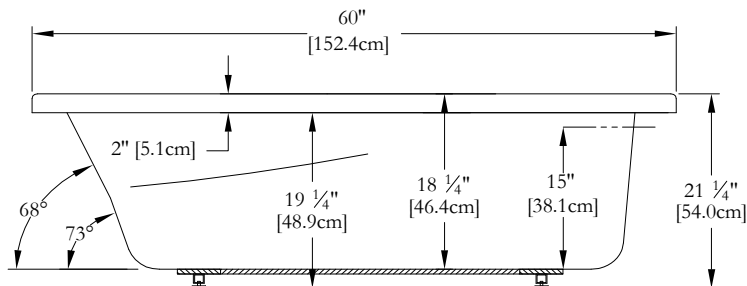

Thetford Mines

TECHNICAL SPECIFICATIONS

Bath name : *Rose 60*
 Collection : Elegance Collection
 Dimensions : 60 X 35 X 21
 Gallon capacity : 42

NO SKIRT IS AVAILABLE FOR THIS MODEL

TOP VIEW

* In compliance with CSA standards, all interior bath measurements taken 4" [10 cm] from the floor.

* All measurements are precise to ±1/4" [0.63 cm]. Technical specifications are subject to change without prior notice.

LENGTH

WIDTH

Defaulting positions

Pump

Blower

Grab bar

Keypad