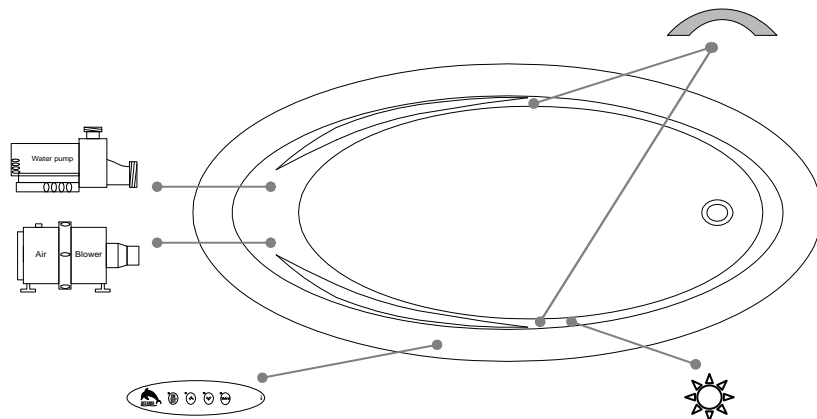

Thetford Mines

TECHNICAL SPECIFICATIONS

Bath name : *Rose 60*
 Collection : Elegance Collection
 Dimensions : 60 X 35 X 21
 Gallon capacity : 42

NO SKIRT IS AVAILABLE FOR THIS MODEL

TOP VIEW

* In compliance with CSA standards, all interior bath measurements taken 4" [10 cm] from the floor.

* All measurements are precise to ±1/4" [0.63 cm]. Technical specifications are subject to change without prior notice.

LENGTH

WIDTH

Defaulting positions

Pump

Blower

Grab bar

Keypad

Mood light

* Defaulting positions on above ACCESSORIES AND OPTIONS are approximative locations.

Océania Baths inc.
 8, rue Patrice Côté
 Trois-Pistoles (Québec)
 Canada, G0L 4K0

Info-Line
 1-888-851-8918
 1-877-332-4224