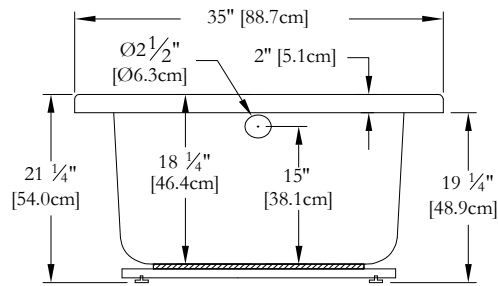

Thetford Mines

TECHNICAL SPECIFICATIONS

Bath name : *Rose 60*
 Collection : Elegance Collection
 Dimensions : 60 X 35 X 21
 Gallon capacity : 42

NO SKIRT IS AVAILABLE FOR THIS MODEL

TOP VIEW

* In compliance with CSA standards, all interior bath measurements taken 4" [10 cm] from the floor.

* All measurements are precise to ±1/4" [0.63 cm]. Technical specifications are subject to change without prior notice.

LENGTH

WIDTH

Defaulting positions

Pump

Blower

Grab bar

Keypad