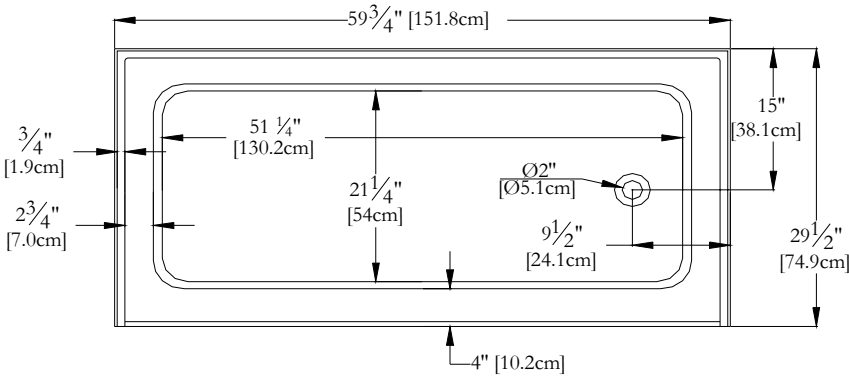

TECHNICAL SPECIFICATIONS

Bath name : *Right Sakura 12"*
 Collection : *Estime Collection*
 Dimensions : **60 X 30 X 12 3/4**
 Gallon capacity : **20**

Thetford Mines

**AVAILABLE WITH INTEGRATED SKIRT AND TILE FLANGE ONLY
 KEYPAD UNINSTALLED ON THIS MODEL UNLESS OTHERWISE SPECIFIED**

TOP VIEW

* In compliance with CSA standards, all interior bath measurements taken 4" [10 cm] from the floor.

* All measurements are precise to ±1/4" [0.63 cm].
 Technical specifications are subject to change without prior notice.

LENGTH

WIDTH

Defaulting positions

Pump not available for this model

* The blower must be relocated

** Space minimum required: 19" x 9"

For an adequate ventilation, install the blower in a ventilated place.

***Blower**