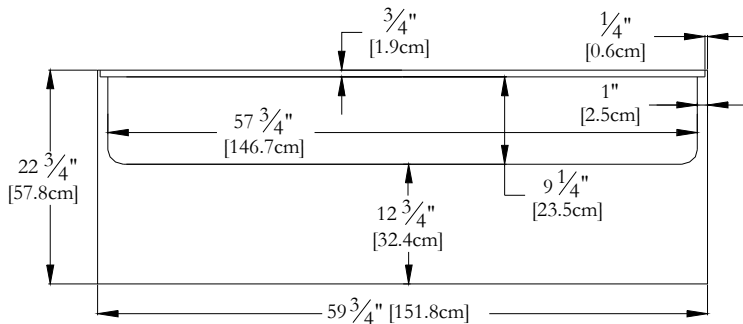

TECHNICAL SPECIFICATIONS

Bath name : *Right Sakura 12"*
 Collection : *Estime Collection*
 Dimensions : **60 X 30 X 12 3/4**
 Gallon capacity : **20**

Thetford Mines

**AVAILABLE WITH INTEGRATED SKIRT AND TILE FLANGE ONLY
 KEYPAD UNINSTALLED ON THIS MODEL UNLESS OTHERWISE SPECIFIED**

TOP VIEW

* In compliance with CSA standards, all interior bath measurements taken 4" [10 cm] from the floor.

* All measurements are precise to ±1/4" [0.63 cm].
 Technical specifications are subject to change without prior notice.

LENGTH

WIDTH

Defaulting positions

Pump not available for this model

* The blower must be relocated

** Space minimum required: 19" x 9"

For an adequate ventilation, install the blower in a ventilated place.

***Blower**