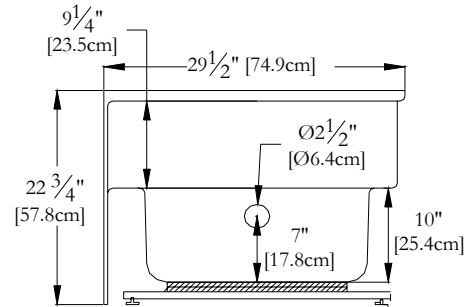

TECHNICAL SPECIFICATIONS

Bath name : *Right Sakura 12"*
 Collection : *Estime Collection*
 Dimensions : **60 X 30 X 12 3/4**
 Gallon capacity : **20**

Thetford Mines

**AVAILABLE WITH INTEGRATED SKIRT AND TILE FLANGE ONLY
 KEYPAD UNINSTALLED ON THIS MODEL UNLESS OTHERWISE SPECIFIED**

TOP VIEW

* In compliance with CSA standards, all interior bath measurements taken 4" [10 cm] from the floor.

* All measurements are precise to ±1/4" [0.63 cm].
 Technical specifications are subject to change without prior notice.

LENGTH

WIDTH

Defaulting positions

Pump not available for this model

* The blower must be relocated

** Space minimum required: 19" x 9"

For an adequate ventilation, install the blower in a ventilated place.

***Blower**