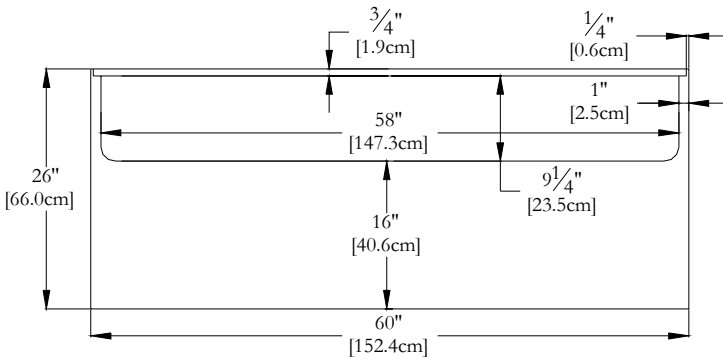

# TECHNICAL SPECIFICATIONS

Bath name : *Right Sakura 16"*  
 Collection : *Estime Collection*  
 Dimensions : **60 X 30 X 16**  
 Gallon capacity : **30**

Thetford Mines

**AVAILABLE WITH INTEGRATED SKIRT AND TILE FLANGE ONLY  
 KEYPAD UNINSTALLED ON THIS MODEL UNLESS OTHERWISE SPECIFIED**

**TOP VIEW**

\* In compliance with CSA standards, all interior bath measurements taken 4" [10 cm] from the floor.

\* All measurements are precise to ±1/4" [0.63 cm].  
 Technical specifications are subject to change without prior notice.

**LENGTH**

**WIDTH**