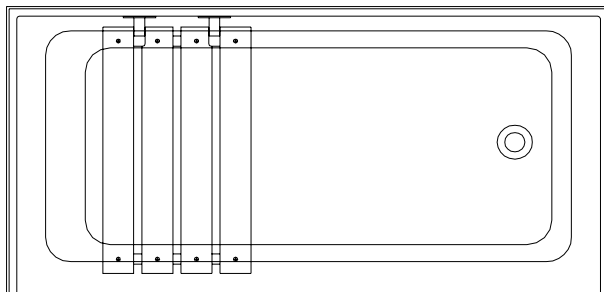

Defaulting positions

Pump not available for this model

* The blower must be relocated

** Space minimum required: 19" x 9"

For an adequate ventilation, install the blower in a ventilated place.

*Blower

Retractable Seat

Keypad

* Defaulting positions on above ACCESSORIES AND OPTIONS are approximative locations.

THE BLOWER MUST BE RELOCATED

Océania Baths inc.
8, rue Patrice Côté
Trois-Pistoles (Québec)
Canada, G0L 4K0

Info-Line
1-888-851-8918
1-877-332-4224

Fax
1-877-880-8918
1-866-460-4334

Home Office:
Océania Baths inc.
591, avenue des Entreprises
Thetford Mines (Québec)
Canada, G6H 4B2

www.oceaniabaths.com