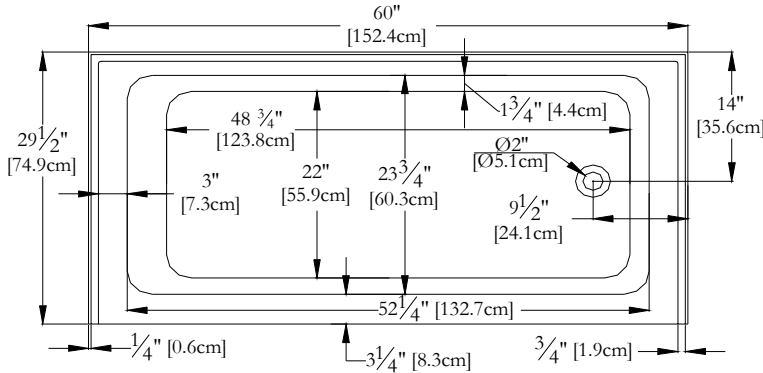

# TECHNICAL SPECIFICATIONS

Bath name : *Right Sakura 16"*  
 Collection : *Estime Collection*  
 Dimensions : **60 X 30 X 16**  
 Gallon capacity : **30**

Thetford Mines

**AVAILABLE WITH INTEGRATED SKIRT AND TILE FLANGE ONLY  
 KEYPAD UNINSTALLED ON THIS MODEL UNLESS OTHERWISE SPECIFIED**

**TOP VIEW**

\* In compliance with CSA standards, all interior bath measurements taken 4" [10 cm] from the floor.

\* All measurements are precise to ±1/4" [0.63 cm].  
 Technical specifications are subject to change without prior notice.

**LENGTH**

**WIDTH**