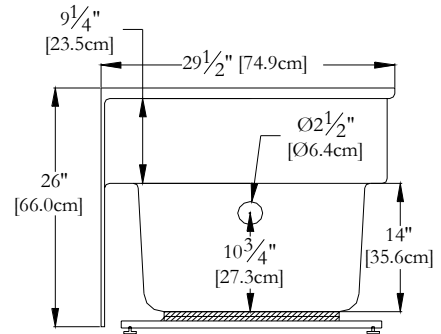

# TECHNICAL SPECIFICATIONS

Bath name : *Right Sakura 16"*  
 Collection : *Estime Collection*  
 Dimensions : **60 X 30 X 16**  
 Gallon capacity : **30**

Thetford Mines

**AVAILABLE WITH INTEGRATED SKIRT AND TILE FLANGE ONLY  
 KEYPAD UNINSTALLED ON THIS MODEL UNLESS OTHERWISE SPECIFIED**

**TOP VIEW**

\* In compliance with CSA standards, all interior bath measurements taken 4" [10 cm] from the floor.

\* All measurements are precise to ±1/4" [0.63 cm].  
 Technical specifications are subject to change without prior notice.

**LENGTH**

**WIDTH**