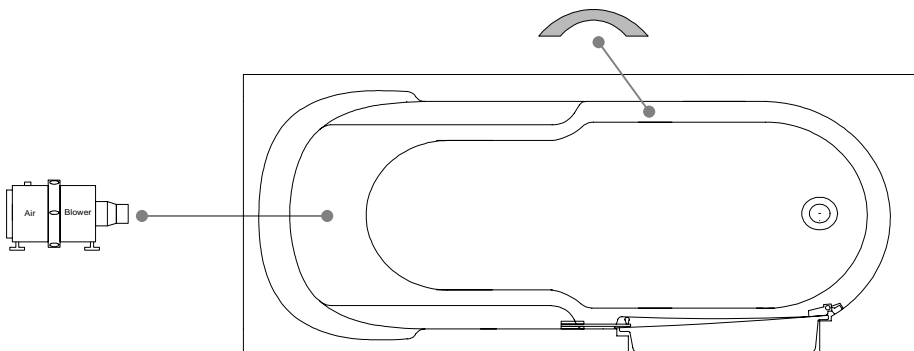

# TECHNICAL SPECIFICATIONS

Bath name : *Right Sérénité*  
 Collection : Estime Collection  
 Dimensions : 67 X 30 X 23  
 Gallon capacity : 38

Thetford Mines

TOP VIEW

\* In compliance with CSA standards, all interior bath measurements taken 4" [10 cm] from the floor.

\* All measurements are precise to ±1/4" [0.63 cm]. Technical specifications are subject to change without prior notice.

LENGTH

WIDTH

## Defaulting positions

Pump not available for this model.

**Blower**

**Grab bar**

**Remote**

\* Defaulting positions on above ACCESSORIES AND OPTIONS are approximative locations.

**FAUCETS MUST BE FLOOR OR WALL MOUNTED ON THIS MODEL**