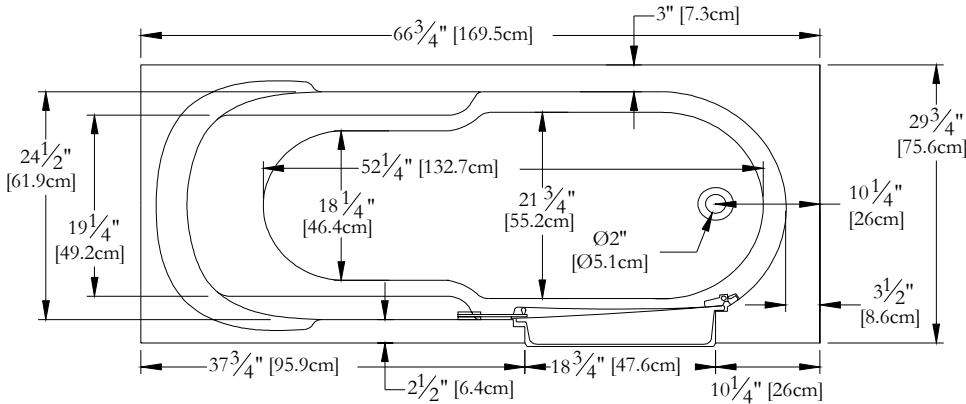

# TECHNICAL SPECIFICATIONS

Bath name : *Right Sérénité*  
 Collection : Estime Collection  
 Dimensions : 67 X 30 X 23  
 Gallon capacity : 38

Thetford Mines

TOP VIEW

\* In compliance with CSA standards, all interior bath measurements taken 4" [10 cm] from the floor.

\* All measurements are precise to ±1/4" [0.63 cm]. Technical specifications are subject to change without prior notice.

LENGTH

WIDTH