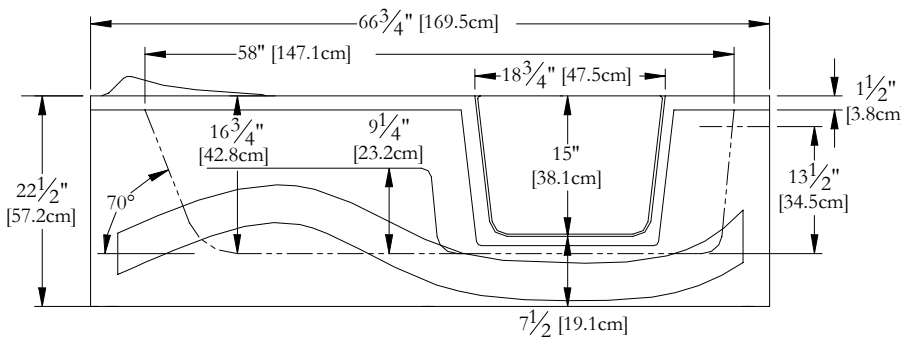

# TECHNICAL SPECIFICATIONS

Bath name : *Right Sérénité*  
 Collection : Estime Collection  
 Dimensions : 67 X 30 X 23  
 Gallon capacity : 38

Thetford Mines

TOP VIEW

\* In compliance with CSA standards, all interior bath measurements taken 4" [10 cm] from the floor.

\* All measurements are precise to ±1/4" [0.63 cm]. Technical specifications are subject to change without prior notice.

LENGTH

WIDTH