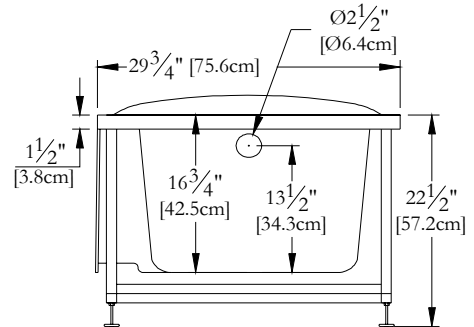

# TECHNICAL SPECIFICATIONS

Bath name : *Right Sérénité*  
 Collection : Estime Collection  
 Dimensions : 67 X 30 X 23  
 Gallon capacity : 38

Thetford Mines

TOP VIEW

\* In compliance with CSA standards, all interior bath measurements taken 4" [10 cm] from the floor.

\* All measurements are precise to ±1/4" [0.63 cm]. Technical specifications are subject to change without prior notice.

LENGTH

WIDTH