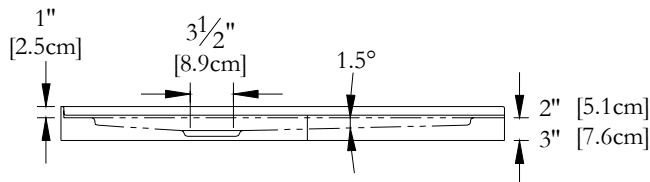

TECHNICAL SPECIFICATIONS

Name : *Shower base 38 x 38 Neo*
 Collection : Harmony Collection
 Dimensions : 38 x 38 x (2 & 3)

Trois-Pistoles

BUILT-IN TILE FLANGE ON 2 SIDES IS INTEGRATED FOR THIS MODEL

TOP VIEW

* All measurements are precise to ±1/4" [0.63 cm].
 Technical specifications are subject to change without prior notice.

3-D

LENGTH

Océania Baths inc.
 8, rue Patrice Côté
 Trois-Pistoles (Québec)
 Canada, G0L 4K0