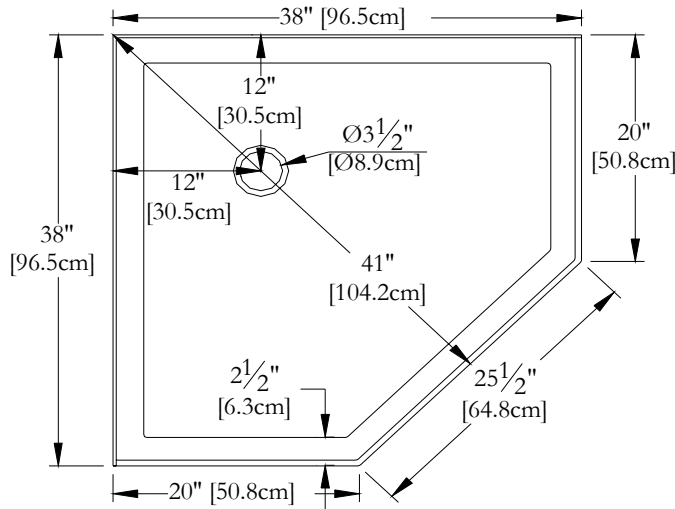

TECHNICAL SPECIFICATIONS

Name : *Shower base 38 x 38 Neo*
 Collection : Harmony Collection
 Dimensions : 38 x 38 x (2 & 3)

Trois-Pistoles

BUILT-IN TILE FLANGE ON 2 SIDES IS INTEGRATED FOR THIS MODEL

TOP VIEW

* All measurements are precise to ±1/4" [0.63 cm].
 Technical specifications are subject to change without prior notice.

3-D

LENGTH

Océania Baths inc.
 8, rue Patrice Côté
 Trois-Pistoles (Québec)
 Canada, G0L 4K0