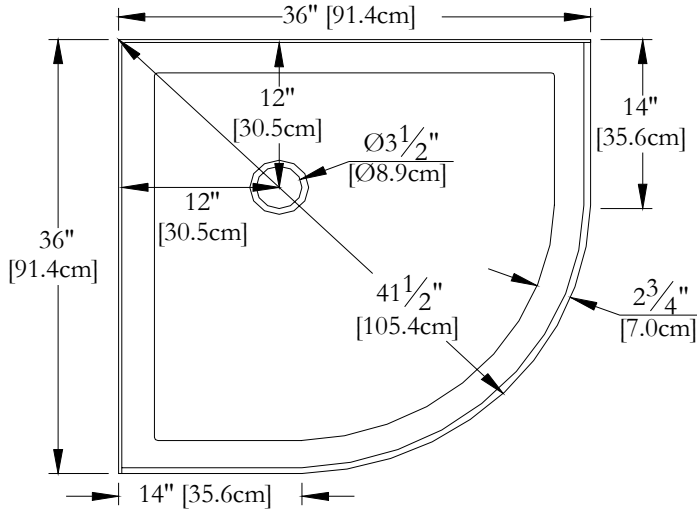

# TECHNICAL SPECIFICATIONS

Name : *Shower base 36 x 36 Round*  
 Collection : Harmony Collection  
 Dimensions : 36 x 36 x (2 & 3)

Trois-Pistoles

**BUILT-IN TILE FLANGE ON 2 SIDES IS INTEGRATED FOR THIS MODEL**

## TOP VIEW

\* All measurements are precise to ±1/4" [0.63 cm].  
 Technical specifications are subject to change without prior notice.

## 3-D