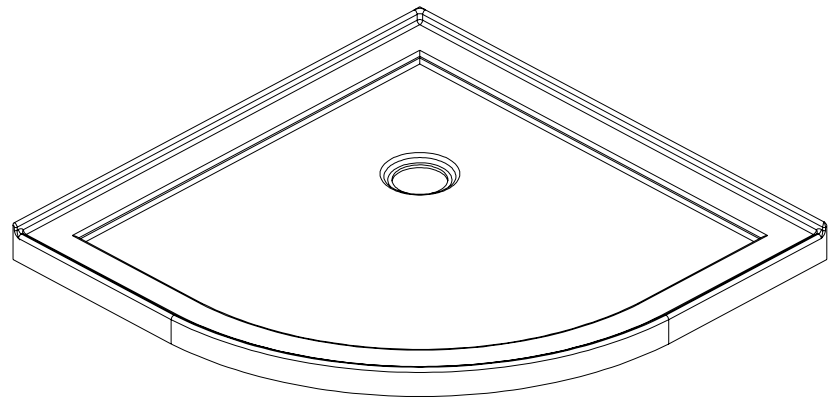

TECHNICAL SPECIFICATIONS

Name : *Shower base 36 x 36 Round*
Collection : Harmony Collection
Dimensions : 36 x 36 x (2 & 3)

Trois-Pistoles

BUILT-IN TILE FLANGE ON 2 SIDES IS INTEGRATED FOR THIS MODEL

TOP VIEW

* All measurements are precise to ±1/4" [0.63 cm].
Technical specifications are subject to change without prior notice.

3-D

LENGTH

Océania Baths inc.
8, rue Patrice Côté
Trois-Pistoles (Québec)
Canada, G0L 4K0

Info-Line
1-888-851-8918
1-877-332-4224

Fax
1-877-880-8918
1-866-460-4334

Home Office:
Océania Baths inc.
591, avenue des Entreprises
Thetford Mines (Québec)
Canada, G6H 4B2