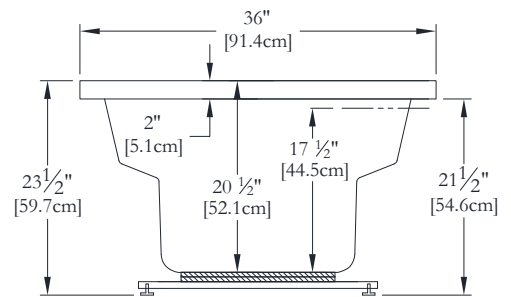

TECHNICAL SPECIFICATIONS

Bath name : *Sophia*
 Collection : Elegance Collection
 Dimensions : 66 X 36 X 23 1/2
 Gallon capacity : 37

Thetford Mines

TOP VIEW

* In compliance with CSA standards, all interior bath measurements taken 4" [10 cm] from the floor.

* All measurements are precise to ±1/4" [0.63 cm]. Technical specifications are subject to change without prior notice.

LENGTH

WIDTH

Defaulting positions

* Defaulting positions on above ACCESSORIES AND OPTIONS are approximative locations.