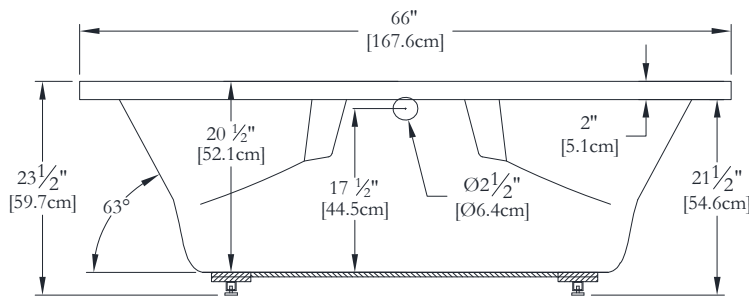

TECHNICAL SPECIFICATIONS

Bath name : *Sophia*
 Collection : Elegance Collection
 Dimensions : 66 X 36 X 23 1/2
 Gallon capacity : 37

Thetford Mines

TOP VIEW

* In compliance with CSA standards, all interior bath measurements taken 4" [10 cm] from the floor.

* All measurements are precise to ±1/4" [0.63 cm]. Technical specifications are subject to change without prior notice.

LENGTH

WIDTH

Defaulting positions

* Defaulting positions on above ACCESSORIES AND OPTIONS are approximative locations.