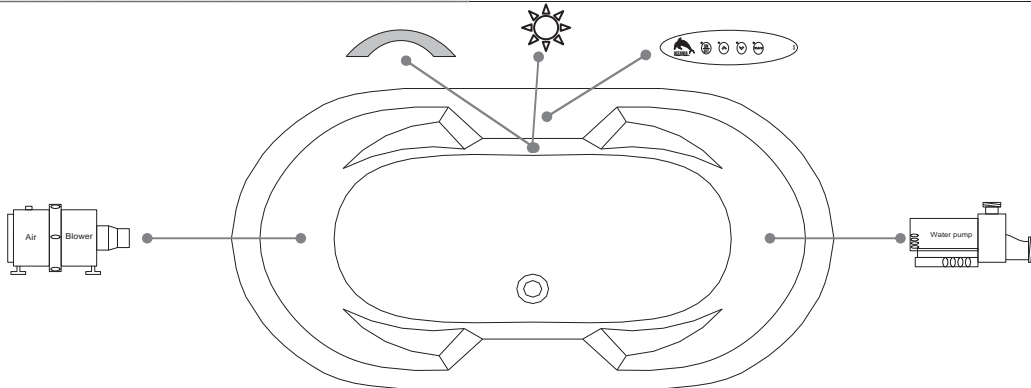

TECHNICAL SPECIFICATIONS

Bath name : *Sophia*
 Collection : Elegance Collection
 Dimensions : 66 X 36 X 23 1/2
 Gallon capacity : 37

Thetford Mines

TOP VIEW

* In compliance with CSA standards, all interior bath measurements taken 4" [10 cm] from the floor.

* All measurements are precise to ±1/4" [0.63 cm]. Technical specifications are subject to change without prior notice.

LENGTH

WIDTH

Defaulting positions

* Defaulting positions on above ACCESSORIES AND OPTIONS are approximative locations.