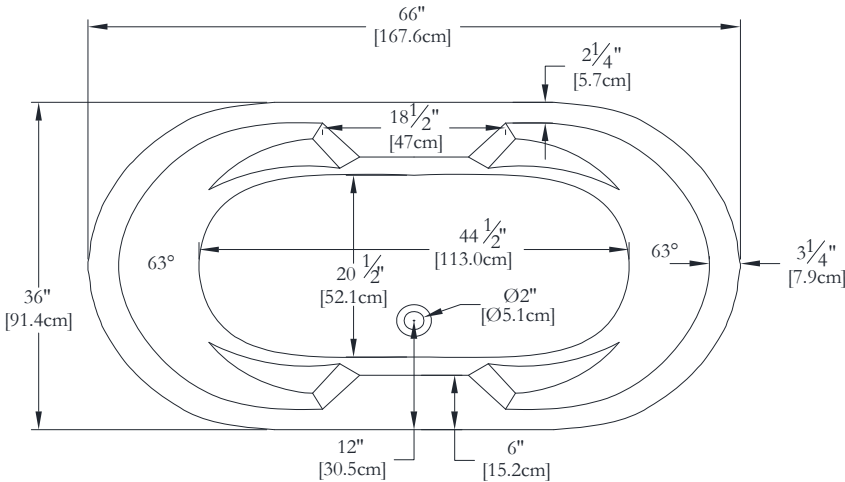

TECHNICAL SPECIFICATIONS

Bath name : *Sophia*
 Collection : Elegance Collection
 Dimensions : 66 X 36 X 23 1/2
 Gallon capacity : 37

Thetford Mines

TOP VIEW

* In compliance with CSA standards, all interior bath measurements taken 4" [10 cm] from the floor.

* All measurements are precise to ±1/4" [0.63 cm]. Technical specifications are subject to change without prior notice.

LENGTH

WIDTH

Defaulting positions

* Defaulting positions on above ACCESSORIES AND OPTIONS are approximative locations.