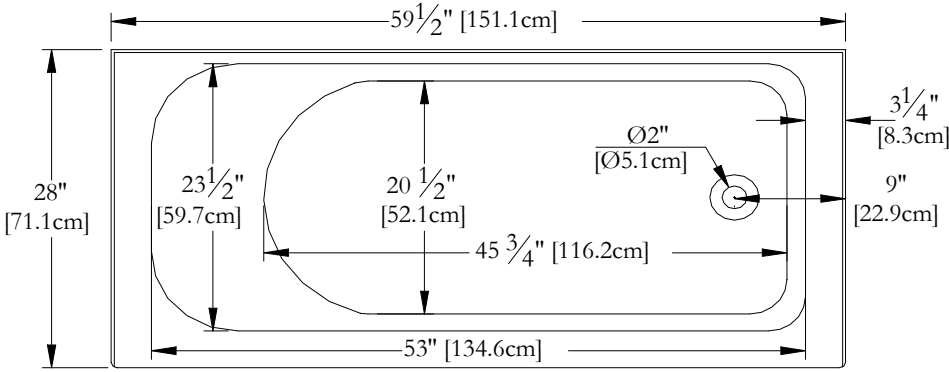

Thetford Mines

TECHNICAL SPECIFICATIONS

Bath name : *Right Unity 28*
 Collection : Harmony Collection
 Dimensions : 60 X 28 X 23 1/2
 Gallon capacity : 47

**MODEL AVAILABLE WITH INTEGRATED TILE FLANGE ONLY
 KEYPAD UNINSTALLED ON THIS MODEL UNLESS OTHERWISE SPECIFIED**

TOP VIEW

* In compliance with CSA standards, all interior bath measurements taken 4" [10 cm] from the floor.

* Total height for soaker is equal to total height of this line drawing less ± 1" [2,5 cm].

* All measurements are precise to ± 1/4" [0.63 cm].
 Technical specifications are subject to change without prior notice.

LENGTH

WIDTH

**IT MIGHT BE NECESSARY TO LIFT THE TUB
 TO INSTALL A SKIRT**

Defaulting positions

Pump

Blower

Grab bar

Keypad