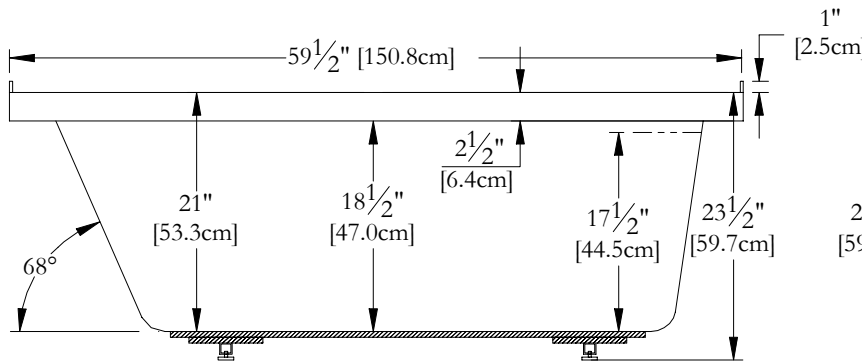

Thetford Mines

TECHNICAL SPECIFICATIONS

Bath name : *Right Unity 28*
 Collection : Harmony Collection
 Dimensions : 60 X 28 X 23 1/2
 Gallon capacity : 47

**MODEL AVAILABLE WITH INTEGRATED TILE FLANGE ONLY
 KEYPAD UNINSTALLED ON THIS MODEL UNLESS OTHERWISE SPECIFIED**

TOP VIEW

* In compliance with CSA standards, all interior bath measurements taken 4" [10 cm] from the floor.

* Total height for soaker is equal to total height of this line drawing less ± 1" [2,5 cm].

* All measurements are precise to ± 1/4" [0.63 cm].
 Technical specifications are subject to change without prior notice.

LENGTH

WIDTH

**IT MIGHT BE NECESSARY TO LIFT THE TUB
 TO INSTALL A SKIRT**

Defaulting positions

Pump

Blower

Grab bar

Keypad