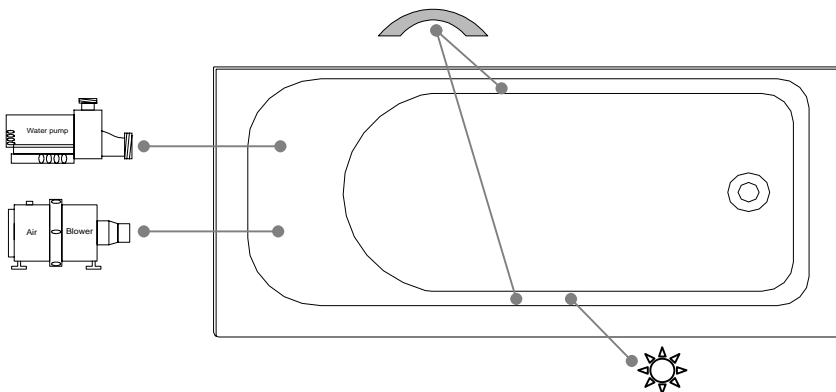

Thetford Mines

TECHNICAL SPECIFICATIONS

Bath name : *Right Unity 28*
 Collection : Harmony Collection
 Dimensions : 60 X 28 X 23 1/2
 Gallon capacity : 47

**MODEL AVAILABLE WITH INTEGRATED TILE FLANGE ONLY
 KEYPAD UNINSTALLED ON THIS MODEL UNLESS OTHERWISE SPECIFIED**

TOP VIEW

* In compliance with CSA standards, all interior bath measurements taken 4" [10 cm] from the floor.

* Total height for soaker is equal to total height of this line drawing less ± 1" [2,5 cm].

* All measurements are precise to ± 1/4" [0.63 cm].
 Technical specifications are subject to change without prior notice.

LENGTH

WIDTH

**IT MIGHT BE NECESSARY TO LIFT THE TUB
 TO INSTALL A SKIRT**

Defaulting positions

Pump

Blower

Grab bar

Keypad