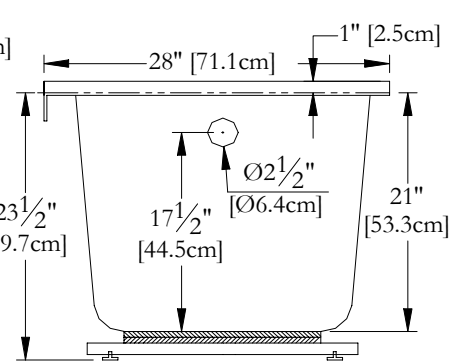

Thetford Mines

TECHNICAL SPECIFICATIONS

Bath name : *Right Unity 28*
 Collection : Harmony Collection
 Dimensions : 60 X 28 X 23 1/2
 Gallon capacity : 47

**MODEL AVAILABLE WITH INTEGRATED TILE FLANGE ONLY
 KEYPAD UNINSTALLED ON THIS MODEL UNLESS OTHERWISE SPECIFIED**

TOP VIEW

* In compliance with CSA standards, all interior bath measurements taken 4" [10 cm] from the floor.

* Total height for soaker is equal to total height of this line drawing less ± 1" [2,5 cm].

* All measurements are precise to ± 1/4" [0.63 cm].
 Technical specifications are subject to change without prior notice.

LENGTH

WIDTH

**IT MIGHT BE NECESSARY TO LIFT THE TUB
 TO INSTALL A SKIRT**

Defaulting positions

Pump

Blower

Grab bar

Keypad