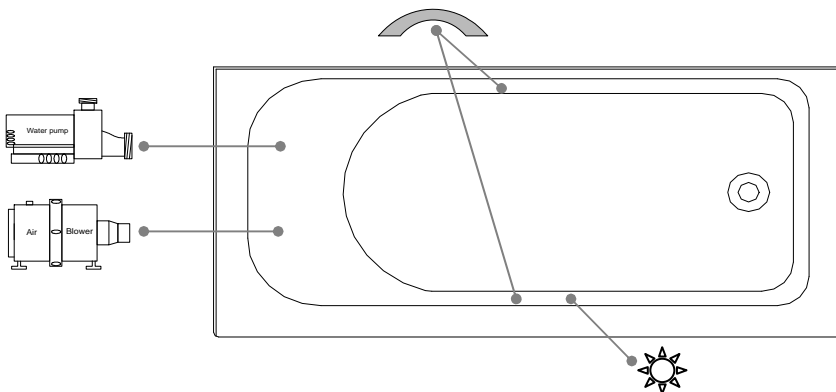

Thetford Mines

TECHNICAL SPECIFICATIONS

Bath name : *Right Unity 28*
 Collection : Harmony Collection
 Dimensions : 60 X 28 X 23 1/2
 Gallon capacity : 47

**MODEL AVAILABLE WITH INTEGRATED TILE FLANGE ONLY
 KEYPAD UNINSTALLED ON THIS MODEL UNLESS OTHERWISE SPECIFIED**

TOP VIEW

* In compliance with CSA standards, all interior bath measurements taken 4" [10 cm] from the floor.

* Total height for soaker is equal to total height of this line drawing less ± 1" [2,5 cm].

* All measurements are precise to ± 1/4" [0.63 cm].
 Technical specifications are subject to change without prior notice.

LENGTH

WIDTH

**IT MIGHT BE NECESSARY TO RAISE THE TUB
 TO INSTALL A SKIRT**

Defaulting positions

Pump

Blower

Grab bar

Keypad

Mood light

* Defaulting positions on above ACCESSORIES AND OPTIONS are approximative locations.

Océania Baths inc.
 8, rue Patrice Côté
 Trois-Pistoles (Québec)
 Canada, G0L 4K0

Info-Line
 1-888-851-8918
 1-877-332-4224