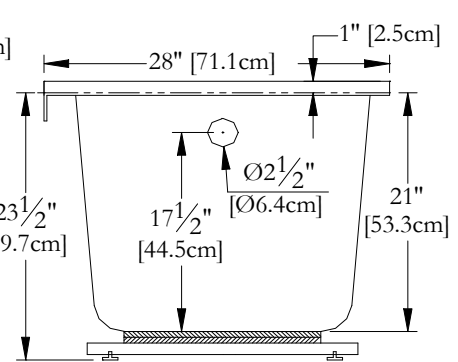

Thetford Mines

TECHNICAL SPECIFICATIONS

Bath name : *Right Unity 28*
 Collection : Harmony Collection
 Dimensions : 60 X 28 X 23 1/2
 Gallon capacity : 47

**MODEL AVAILABLE WITH INTEGRATED TILE FLANGE ONLY
 KEYPAD UNINSTALLED ON THIS MODEL UNLESS OTHERWISE SPECIFIED**

TOP VIEW

* In compliance with CSA standards, all interior bath measurements taken 4" [10 cm] from the floor.

* Total height for soaker is equal to total height of this line drawing less ± 1" [2,5 cm].

* All measurements are precise to ± 1/4" [0.63 cm].
 Technical specifications are subject to change without prior notice.

LENGTH

WIDTH

**IT MIGHT BE NECESSARY TO RAISE THE TUB
 TO INSTALL A SKIRT**

Defaulting positions

Pump

Blower

Grab bar

Keypad