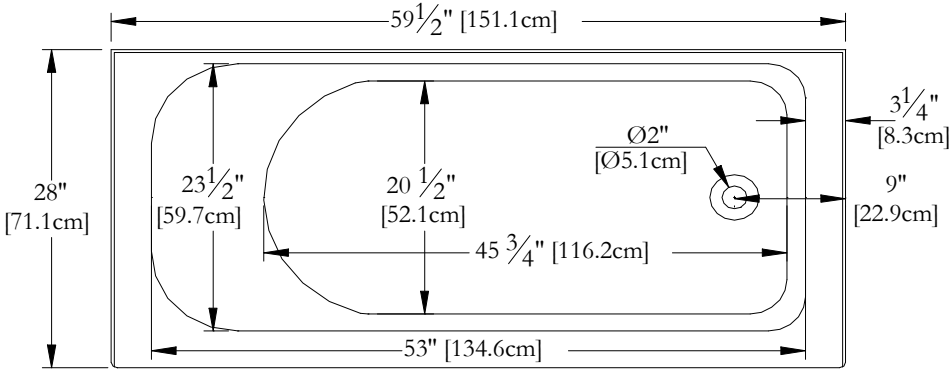

Thetford Mines

TECHNICAL SPECIFICATIONS

Bath name : *Right Unity 28*
 Collection : Harmony Collection
 Dimensions : 60 X 28 X 23 1/2
 Gallon capacity : 47

**MODEL AVAILABLE WITH INTEGRATED TILE FLANGE ONLY
 KEYPAD UNINSTALLED ON THIS MODEL UNLESS OTHERWISE SPECIFIED**

TOP VIEW

* In compliance with CSA standards, all interior bath measurements taken 4" [10 cm] from the floor.

* Total height for soaker is equal to total height of this line drawing less ± 1" [2,5 cm].

* All measurements are precise to ± 1/4" [0.63 cm].
 Technical specifications are subject to change without prior notice.

LENGTH

WIDTH

**IT MIGHT BE NECESSARY TO RAISE THE TUB
 TO INSTALL A SKIRT**

Defaulting positions

Pump

Blower

Grab bar

Keypad