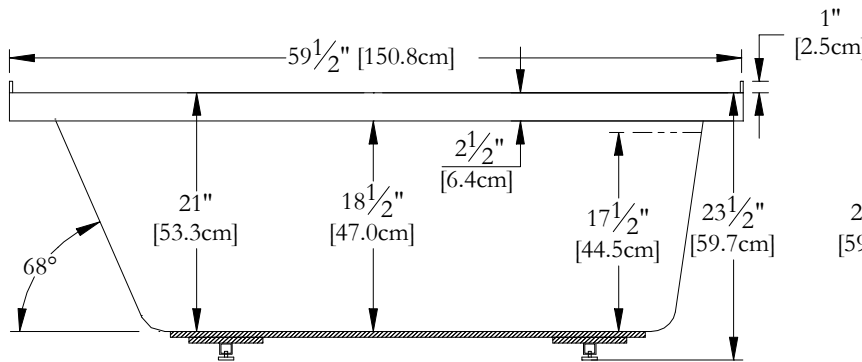

Thetford Mines

TECHNICAL SPECIFICATIONS

Bath name : *Right Unity 28*
 Collection : Harmony Collection
 Dimensions : 60 X 28 X 23 1/2
 Gallon capacity : 47

**MODEL AVAILABLE WITH INTEGRATED TILE FLANGE ONLY
 KEYPAD UNINSTALLED ON THIS MODEL UNLESS OTHERWISE SPECIFIED**

TOP VIEW

* In compliance with CSA standards, all interior bath measurements taken 4" [10 cm] from the floor.

* Total height for soaker is equal to total height of this line drawing less ± 1" [2,5 cm].

* All measurements are precise to ± 1/4" [0.63 cm].
 Technical specifications are subject to change without prior notice.

LENGTH

WIDTH

**IT MIGHT BE NECESSARY TO RAISE THE TUB
 TO INSTALL A SKIRT**

Defaulting positions

Pump

Blower

Grab bar

Keypad