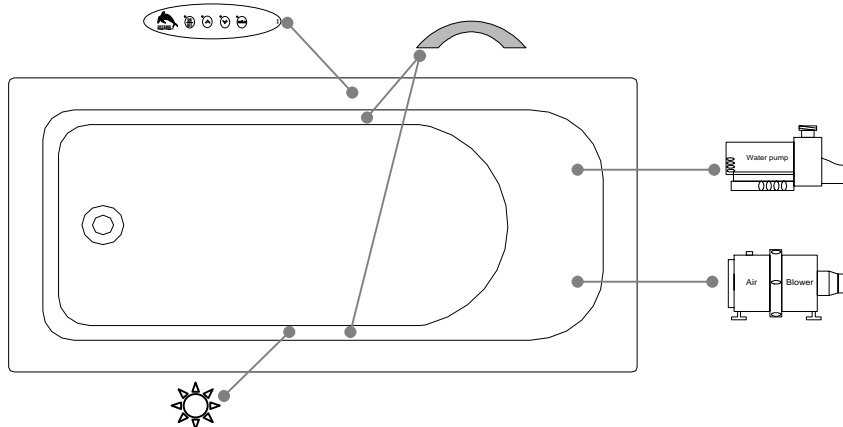

TOP VIEW

* In compliance with CSA standards, all interior bath measurements taken 4" [10 cm] from the floor.

* Total height for soaker is equal to total height of this line drawing less ± 1" [2,5 cm].

* All measurements are precise to ± 1/4" [0.63 cm]. Technical specifications are subject to change without prior notice.

LENGTH

WIDTH

IT MIGHT BE NECESSARY TO LIFT THE TUB TO INSTALL A SKIRT

Defaulting positions

Pump

Blower

Grab bar

Keypad

Mood light

* Defaulting positions on above ACCESSORIES AND OPTIONS are approximative locations.

Océania Baths inc.
 8, rue Patrice Côté
 Trois-Pistoles (Québec)
 Canada, G0L 4K0

Info-Line
 1-888-851-8918
 1-877-332-4224