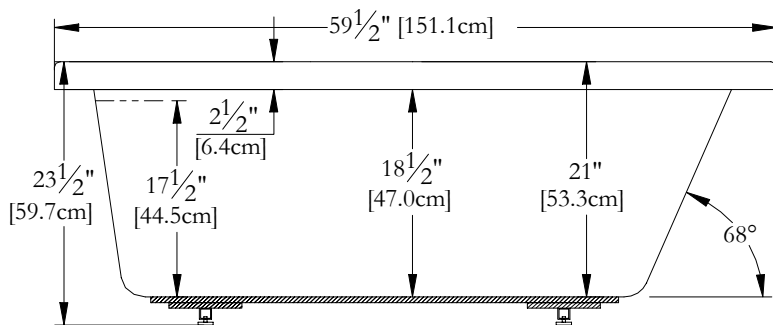

Thetford Mines

TECHNICAL SPECIFICATIONS

Bath name : **Unity 30**
 Collection : **Harmony Collection**
 Dimensions : **60 X 30 X 23 1/2**
 Gallon capacity : **47**

KEYPAD UNINSTALLED WHEN ORDERED WITH A TILE FLANGE OR A REMOTE CONTROL

TOP VIEW

* In compliance with CSA standards, all interior bath measurements taken 4" [10 cm] from the floor.

* Total height for soaker is equal to total height of this line drawing less ± 1" [2,5 cm].

* All measurements are precise to ± 1/4" [0.63 cm]. Technical specifications are subject to change without prior notice.

LENGTH

WIDTH

IT MIGHT BE NECESSARY TO LIFT THE TUB TO INSTALL A SKIRT

Defaulting positions

Pump

Blower

Grab bar

Keypad