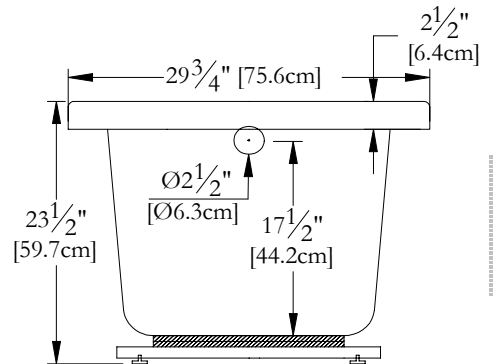

Thetford Mines

TECHNICAL SPECIFICATIONS

Bath name : **Unity 30**
 Collection : **Harmony Collection**
 Dimensions : **60 X 30 X 23 1/2**
 Gallon capacity : **47**

KEYPAD UNINSTALLED WHEN ORDERED WITH A TILE FLANGE OR A REMOTE CONTROL

TOP VIEW

* In compliance with CSA standards, all interior bath measurements taken 4" [10 cm] from the floor.

* Total height for soaker is equal to total height of this line drawing less ± 1" [2,5 cm].

* All measurements are precise to ± 1/4" [0.63 cm]. Technical specifications are subject to change without prior notice.

LENGTH

WIDTH

IT MIGHT BE NECESSARY TO LIFT THE TUB TO INSTALL A SKIRT

Defaulting positions

Pump

Blower

Grab bar

Keypad