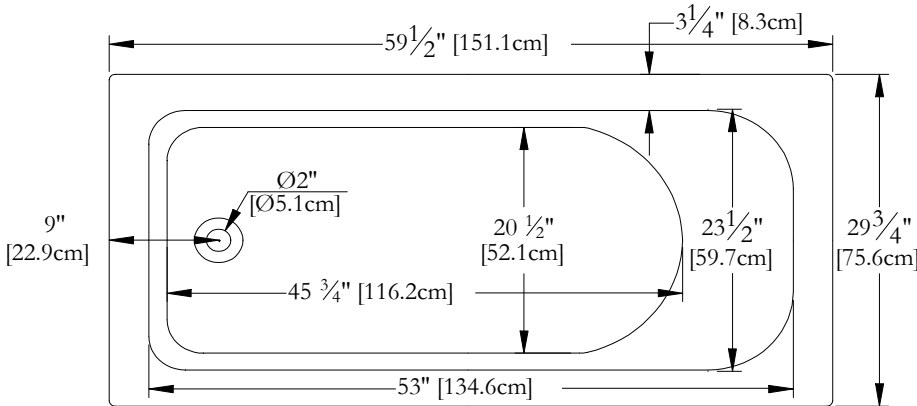

Thetford Mines

TECHNICAL SPECIFICATIONS

Bath name : **Unity 30**
 Collection : **Harmony Collection**
 Dimensions : **60 X 30 X 23 1/2**
 Gallon capacity : **47**

KEYPAD UNINSTALLED WHEN ORDERED WITH A TILE FLANGE OR A REMOTE CONTROL

TOP VIEW

* In compliance with CSA standards, all interior bath measurements taken 4" [10 cm] from the floor.

* Total height for soaker is equal to total height of this line drawing less ± 1" [2,5 cm].

* All measurements are precise to ± 1/4" [0.63 cm]. Technical specifications are subject to change without prior notice.

LENGTH

WIDTH

IT MIGHT BE NECESSARY TO LIFT THE TUB TO INSTALL A SKIRT

Defaulting positions

Pump

Blower

Grab bar

Keypad