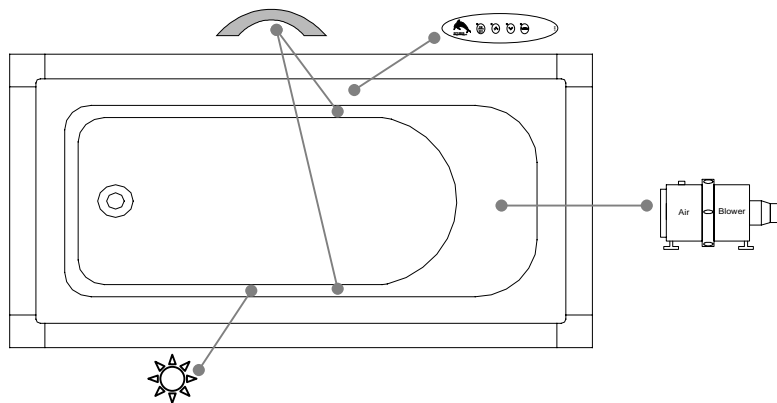

Thetford Mines

TECHNICAL SPECIFICATIONS

Bath name : *Unity 30 Perfect Match*
 Collection : Harmony Collection
 Dimensions : 66 X 36 X 23 1/2
 Gallon capacity : 47

* In compliance with CSA standards, all interior bath measurements taken 4" [10 cm] from the floor.

* All measurements are precise to ±1/4" [0.63 cm]. Technical specifications are subject to change without prior notice.

TOP VIEW

LENGHT

WIDTH

Defaulting positions

* Pump not available for this model

Blower

Grab bar