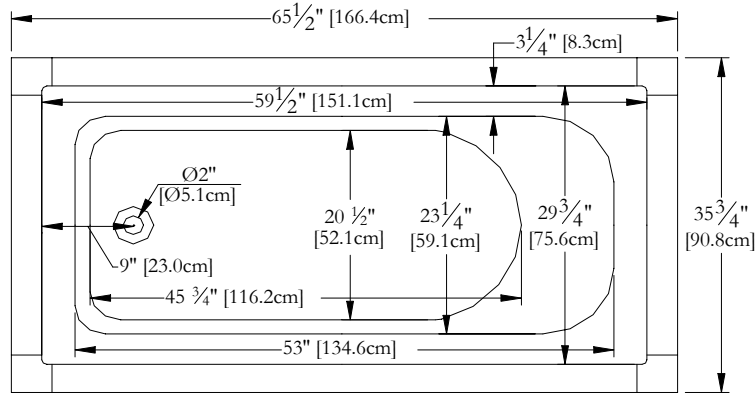

Thetford Mines

TECHNICAL SPECIFICATIONS

Bath name : *Unity 30 Perfect Match*
 Collection : Harmony Collection
 Dimensions : 66 X 36 X 23 1/2
 Gallon capacity : 47

* In compliance with CSA standards, all interior bath measurements taken 4" [10 cm] from the floor.

* All measurements are precise to ±1/4" [0.63 cm]. Technical specifications are subject to change without prior notice.

TOP VIEW

LENGHT

WIDTH

Defaulting positions

* Pump not available for this model

Blower

Grab bar