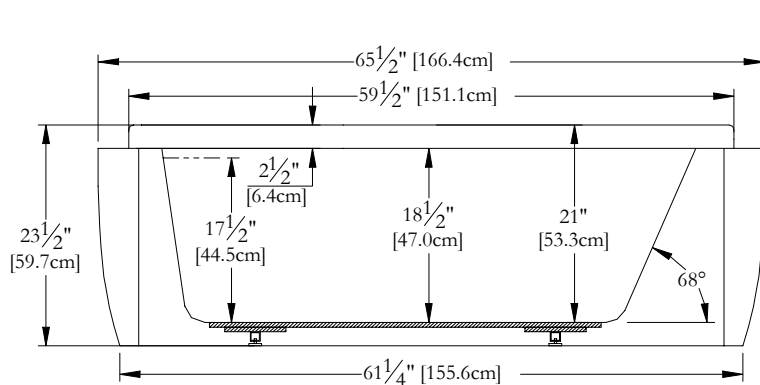

Thetford Mines

TECHNICAL SPECIFICATIONS

Bath name : *Unity 30 Perfect Match*
 Collection : Harmony Collection
 Dimensions : 66 X 36 X 23 1/2
 Gallon capacity : 47

* In compliance with CSA standards, all interior bath measurements taken 4" [10 cm] from the floor.

* All measurements are precise to ±1/4" [0.63 cm]. Technical specifications are subject to change without prior notice.

TOP VIEW

LENGHT

WIDTH

Defaulting positions

* Pump not available for this model

Blower

Grab bar