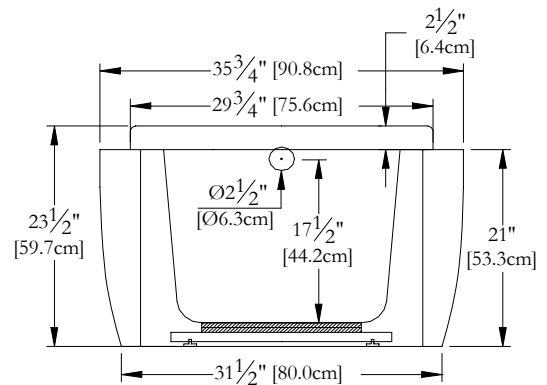

Thetford Mines

TECHNICAL SPECIFICATIONS

Bath name : *Unity 30 Perfect Match*
 Collection : Harmony Collection
 Dimensions : 66 X 36 X 23 1/2
 Gallon capacity : 47

* In compliance with CSA standards, all interior bath measurements taken 4" [10 cm] from the floor.

* All measurements are precise to ±1/4" [0.63 cm]. Technical specifications are subject to change without prior notice.

TOP VIEW

LENGHT

WIDTH

Defaulting positions

* Pump not available for this model

Blower

Grab bar