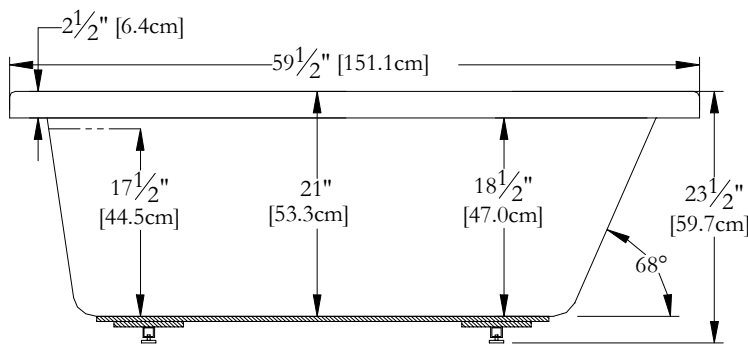

Thetford Mines

TECHNICAL SPECIFICATIONS

Bath name : *Unity 32*
 Collection : Harmony Collection
 Dimensions : 60 X 32 X 23 1/2
 Gallon capacity : 50

**INTEGRATED TILE FLANGE AVAILABLE
 KEYPAD UNINSTALLED WHEN ORDERED WITH A
 TILE FLANGE OR A REMOTE CONTROL**

TOP VIEW

* In compliance with CSA standards, all interior bath measurements taken 4" [10 cm] from the floor.

* Total height for soaker is equal to total height of this line drawing less ± 1" [2,5 cm].

* All measurements are precise to ± 1/4" [0.63 cm]. Technical specifications are subject to change without prior notice.

LENGTH

WIDTH

IT MIGHT BE NECESSARY TO LIFT THE TUB TO INSTALL A SKIRT

Defaulting positions

	Pump
	Blower
	Grab bar
	Keypad
	Mood light

* Defaulting positions on above ACCESSORIES AND OPTIONS are approximative locations.