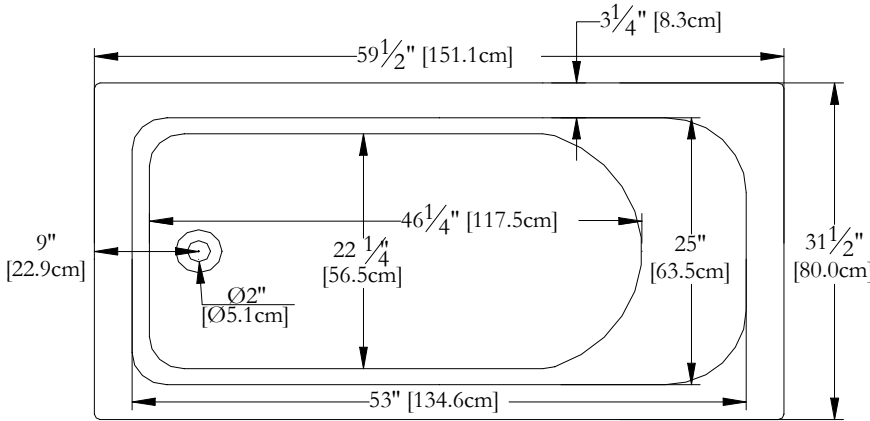

Thetford Mines

TECHNICAL SPECIFICATIONS

Bath name : *Unity 32*
 Collection : Harmony Collection
 Dimensions : 60 X 32 X 23 1/2
 Gallon capacity : 50

**INTEGRATED TILE FLANGE AVAILABLE
 KEYPAD UNINSTALLED WHEN ORDERED WITH A
 TILE FLANGE OR A REMOTE CONTROL**

TOP VIEW

* In compliance with CSA standards, all interior bath measurements taken 4" [10 cm] from the floor.

* Total height for soaker is equal to total height of this line drawing less ± 1" [2,5 cm].

* All measurements are precise to ± 1/4" [0.63 cm]. Technical specifications are subject to change without prior notice.

LENGTH

WIDTH

IT MIGHT BE NECESSARY TO LIFT THE TUB TO INSTALL A SKIRT

Defaulting positions

	Pump
	Blower
	Grab bar
	Keypad
	Mood light

* Defaulting positions on above ACCESSORIES AND OPTIONS are approximative locations.