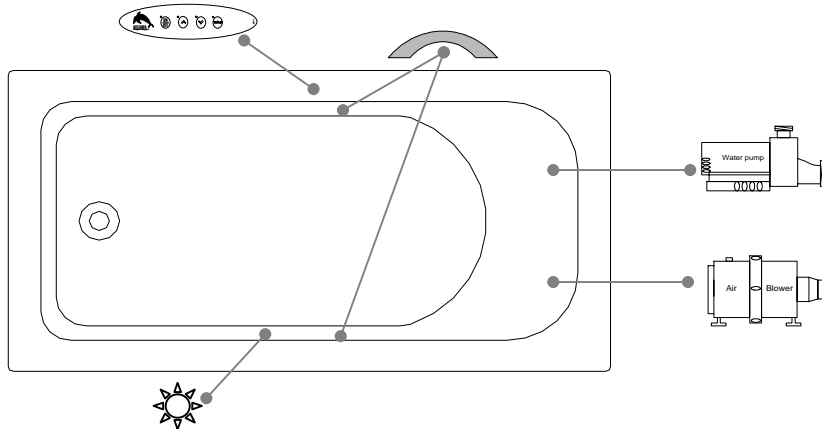

TOP VIEW

* In compliance with CSA standards, all interior bath measurements taken 4" [10 cm] from the floor.

* Total height for soaker is equal to total height of this line drawing less ± 1" [2,5 cm].

* All measurements are precise to ± 1/4" [0.63 cm]. Technical specifications are subject to change without prior notice.

LENGTH

WIDTH

IT MIGHT BE NECESSARY TO LIFT THE TUB TO INSTALL A SKIRT

Defaulting positions

	Pump
	Blower
	Grab bar
	Keypad
	Mood light

* Defaulting positions on above ACCESSORIES AND OPTIONS are approximative locations.