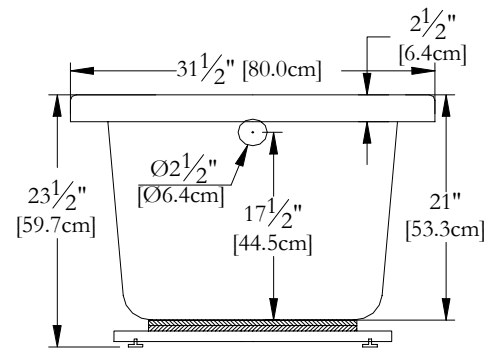

Thetford Mines

TECHNICAL SPECIFICATIONS

Bath name : *Unity 32*
 Collection : Harmony Collection
 Dimensions : 60 X 32 X 23 1/2
 Gallon capacity : 50

**INTEGRATED TILE FLANGE AVAILABLE
 KEYPAD UNINSTALLED WHEN ORDERED WITH A
 TILE FLANGE OR A REMOTE CONTROL**

TOP VIEW

* In compliance with CSA standards, all interior bath measurements taken 4" [10 cm] from the floor.

* Total height for soaker is equal to total height of this line drawing less ± 1" [2,5 cm].

* All measurements are precise to ± 1/4" [0.63 cm]. Technical specifications are subject to change without prior notice.

LENGTH

WIDTH

IT MIGHT BE NECESSARY TO LIFT THE TUB TO INSTALL A SKIRT

Defaulting positions

	Pump
	Blower
	Grab bar
	Keypad
	Mood light

* Defaulting positions on above ACCESSORIES AND OPTIONS are approximative locations.