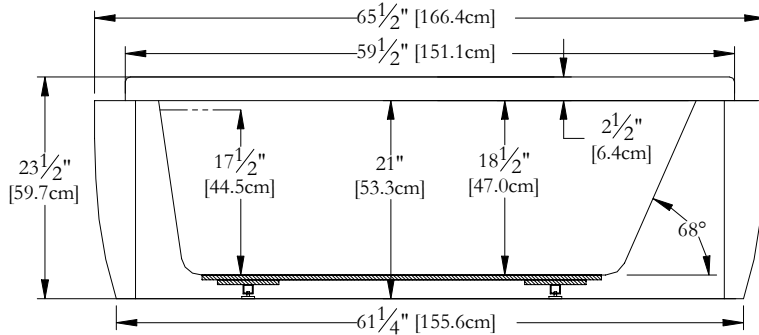

# TECHNICAL SPECIFICATIONS

Bath name : *Unity 32 Perfect Match*  
 Collection : Harmony Collection  
 Dimensions : 66 X 38 X 23 1/2  
 Gallon capacity : 50

TOP VIEW

\* In compliance with CSA standards, all interior bath measurements taken 4" [10 cm] from the floor.

\* All measurements are precise to ±1/4" [0.63 cm]. Technical specifications are subject to change without prior notice.

LENGHT

WIDTH