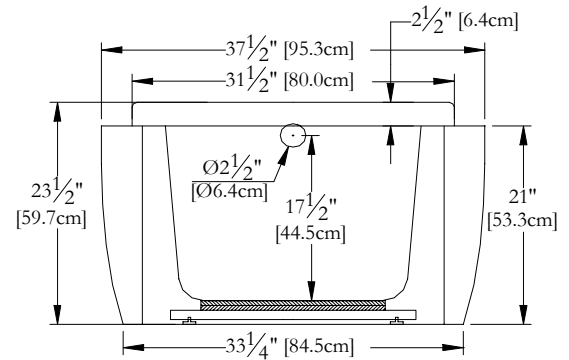

# TECHNICAL SPECIFICATIONS

Bath name : *Unity 32 Perfect Match*  
 Collection : Harmony Collection  
 Dimensions : 66 X 38 X 23 1/2  
 Gallon capacity : 50

TOP VIEW

\* In compliance with CSA standards, all interior bath measurements taken 4" [10 cm] from the floor.

\* All measurements are precise to ±1/4" [0.63 cm]. Technical specifications are subject to change without prior notice.

LENGHT

WIDTH