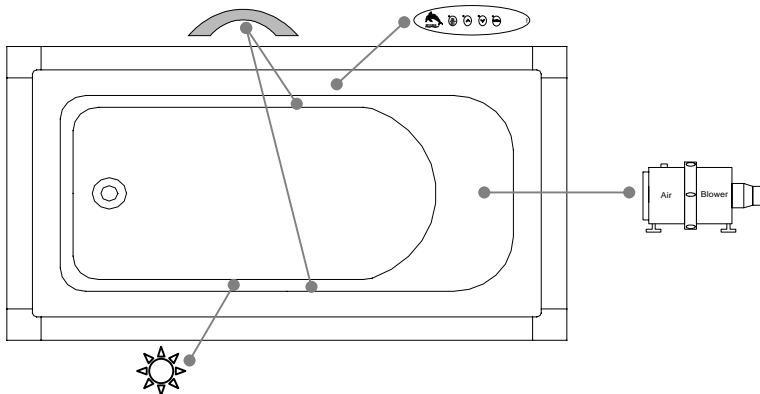

# TECHNICAL SPECIFICATIONS

Bath name : *Unity 32 Perfect Match*  
 Collection : Harmony Collection  
 Dimensions : 66 X 38 X 23 1/2  
 Gallon capacity : 50

TOP VIEW

\* In compliance with CSA standards, all interior bath measurements taken 4" [10 cm] from the floor.

\* All measurements are precise to ±1/4" [0.63 cm]. Technical specifications are subject to change without prior notice.

LENGHT

WIDTH

## Defaulting positions

\* Pump not available for this model

**Blower**

**Grab bar**

**Keypad**

**Mood light**

\* Defaulting positions on above ACCESSORIES AND OPTIONS are approximative locations.

**Océania Baths inc.**  
 8, rue Patrice Côté  
 Trois-Pistoles (Québec)  
 Canada, G0L 4K0