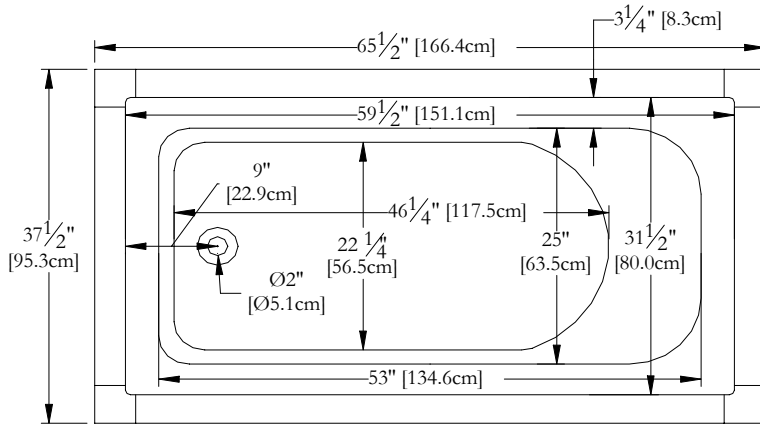

# TECHNICAL SPECIFICATIONS

Bath name : *Unity 32 Perfect Match*  
 Collection : Harmony Collection  
 Dimensions : 66 X 38 X 23 1/2  
 Gallon capacity : 50

TOP VIEW

\* In compliance with CSA standards, all interior bath measurements taken 4" [10 cm] from the floor.

\* All measurements are precise to ±1/4" [0.63 cm]. Technical specifications are subject to change without prior notice.

LENGHT

WIDTH