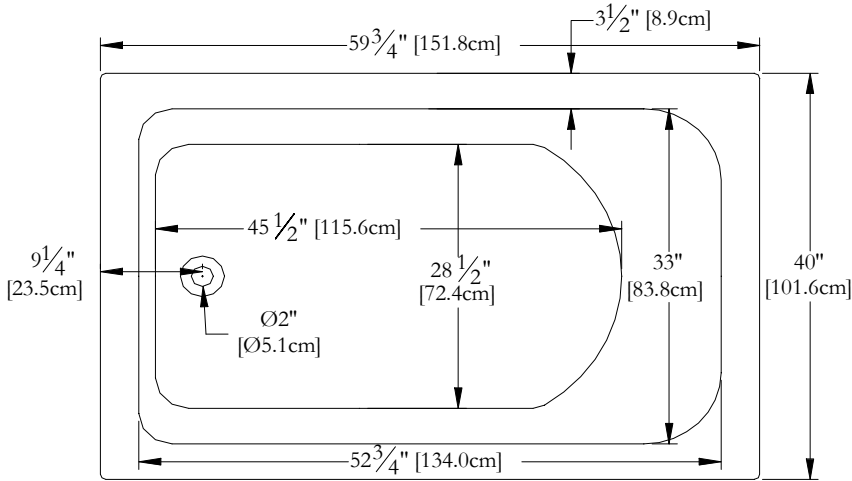

# TECHNICAL SPECIFICATIONS

Bath name : **Unity 40**  
 Collection : **Harmony Collection**  
 Dimensions : **60 X 40 X 23 1/2**  
 Gallon capacity : **66**

**KEYPAD UNINSTALLED WHEN ORDERED WITH A TILE FLANGE OR A REMOTE CONTROL**

**TOP VIEW**

\* In compliance with CSA standards, all interior bath measurements taken 4" [10 cm] from the floor.

\* Total height for soaker is equal to total height of this line drawing less  $\pm 1"$  [2,5 cm].

\* All measurements are precise to  $\pm 1/4"$  [0.63 cm]. Technical specifications are subject to change without prior notice.

**LENGTH**

**WIDTH**

**IT MIGHT BE NECESSARY TO LIFT THE TUB TO INSTALL A SKIRT**