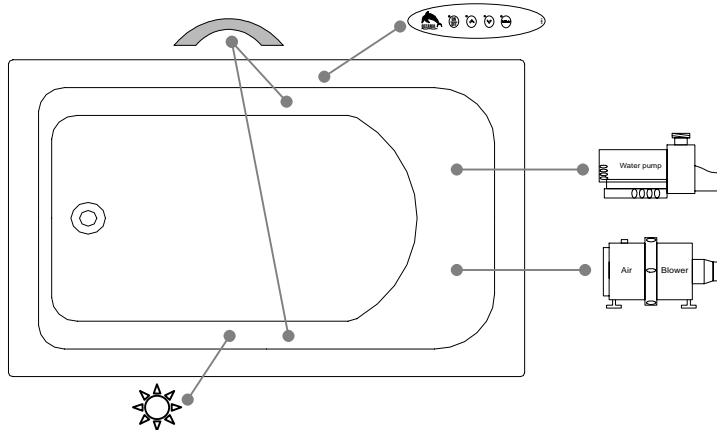

**TOP VIEW**

\* In compliance with CSA standards, all interior bath measurements taken 4" [10 cm] from the floor.

\* Total height for soaker is equal to total height of this line drawing less  $\pm 1"$  [2,5 cm].

\* All measurements are precise to  $\pm 1/4"$  [0.63 cm]. Technical specifications are subject to change without prior notice.

**LENGTH**

**WIDTH**

**IT MIGHT BE NECESSARY TO LIFT THE TUB TO INSTALL A SKIRT**

## Defaulting positions

**Pump**

**Blower**

**Grab bar**

**Keypad**

**Mood light**

\* Defaulting positions on above ACCESSORIES AND OPTIONS are approximative locations.

**Océania Baths inc.**  
 8, rue Patrice Côté  
 Trois-Pistoles (Québec)  
 Canada, G0L 4K0