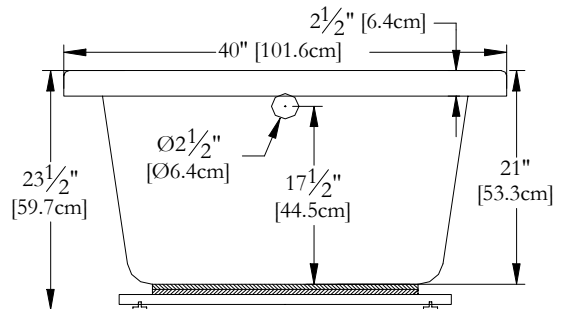

# TECHNICAL SPECIFICATIONS

Bath name : **Unity 40**  
 Collection : **Harmony Collection**  
 Dimensions : **60 X 40 X 23 1/2**  
 Gallon capacity : **66**

**KEYPAD UNINSTALLED WHEN ORDERED WITH A TILE FLANGE OR A REMOTE CONTROL**

**TOP VIEW**

\* In compliance with CSA standards, all interior bath measurements taken 4" [10 cm] from the floor.

\* Total height for soaker is equal to total height of this line drawing less  $\pm 1"$  [2,5 cm].

\* All measurements are precise to  $\pm 1/4"$  [0.63 cm]. Technical specifications are subject to change without prior notice.

**LENGTH**

**WIDTH**

**IT MIGHT BE NECESSARY TO LIFT THE TUB TO INSTALL A SKIRT**