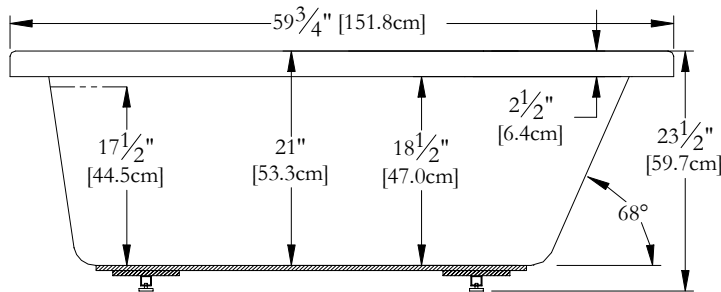

# TECHNICAL SPECIFICATIONS

Bath name : **Unity 40**  
 Collection : **Harmony Collection**  
 Dimensions : **60 X 40 X 23 1/2**  
 Gallon capacity : **66**

**KEYPAD UNINSTALLED WHEN ORDERED WITH A TILE FLANGE OR A REMOTE CONTROL**

**TOP VIEW**

\* In compliance with CSA standards, all interior bath measurements taken 4" [10 cm] from the floor.

\* Total height for soaker is equal to total height of this line drawing less  $\pm 1"$  [2,5 cm].

\* All measurements are precise to  $\pm 1/4"$  [0.63 cm]. Technical specifications are subject to change without prior notice.

**LENGTH**

**WIDTH**

**IT MIGHT BE NECESSARY TO LIFT THE TUB TO INSTALL A SKIRT**