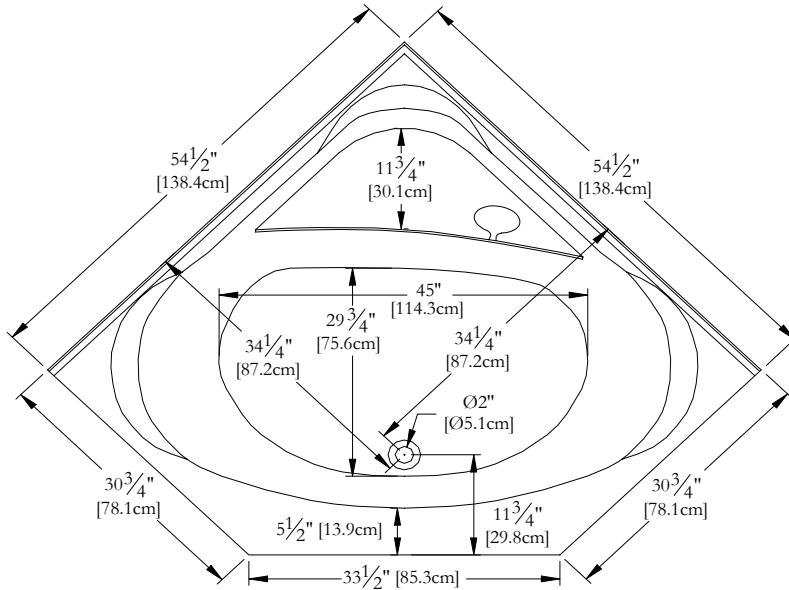

Thetford Mines

TECHNICAL SPECIFICATIONS

Bath name : *Vallon*
 Collection : Elegance Collection
 Dimensions : 55 X 55 X 20 1/2
 Gallon capacity : 47

NO SKIRT IS AVAILABLE FOR THIS MODEL

TOP VIEW

LENGTH

* In compliance with CSA standards, all interior bath measurements taken 4" [10 cm] from the floor.

* Total height for soaker is equal to total height of this line drawing less ± 1" [2,5 cm] .

* All measurements are precise to ±1/4" [0.63 cm]. Technical specifications are subject to change without prior notice.