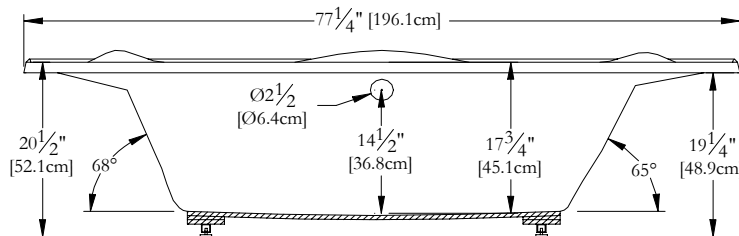

Thetford Mines

TECHNICAL SPECIFICATIONS

Bath name : *Vallon*
 Collection : Elegance Collection
 Dimensions : 55 X 55 X 20 1/2
 Gallon capacity : 47

NO SKIRT IS AVAILABLE FOR THIS MODEL

TOP VIEW

LENGTH

* In compliance with CSA standards, all interior bath measurements taken 4" [10 cm] from the floor.

* Total height for soaker is equal to total height of this line drawing less ± 1" [2,5 cm] .

* All measurements are precise to ±1/4" [0.63 cm]. Technical specifications are subject to change without prior notice.