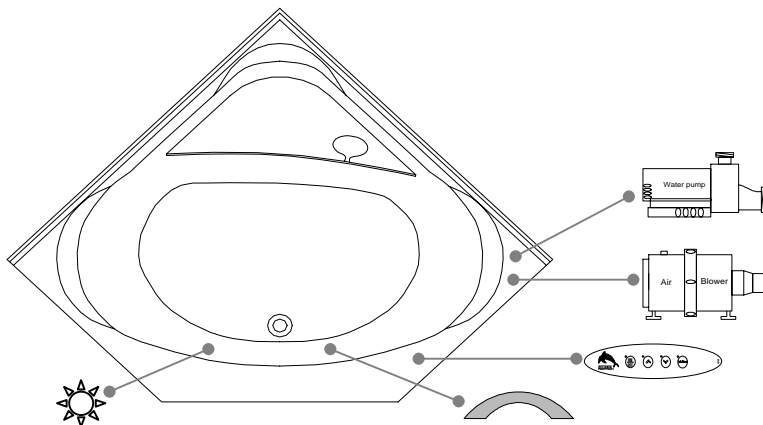

Thetford Mines

TECHNICAL SPECIFICATIONS

Bath name : *Vallon*
 Collection : Elegance Collection
 Dimensions : 55 X 55 X 20 1/2
 Gallon capacity : 47

NO SKIRT IS AVAILABLE FOR THIS MODEL

TOP VIEW

LENGTH

* In compliance with CSA standards, all interior bath measurements taken 4" [10 cm] from the floor.

* Total height for soaker is equal to total height of this line drawing less ± 1" [2,5 cm] .

* All measurements are precise to ±1/4" [0.63 cm]. Technical specifications are subject to change without prior notice.

Defaulting positions

Pump

Blower

Grab bar

Keypad

Mood light

* Defaulting positions on above ACCESSORIES AND OPTIONS are approximative locations.

Océania Baths inc.
 8, rue Patrice Côté
 Trois-Pistoles (Québec)
 Canada, G0L 4K0