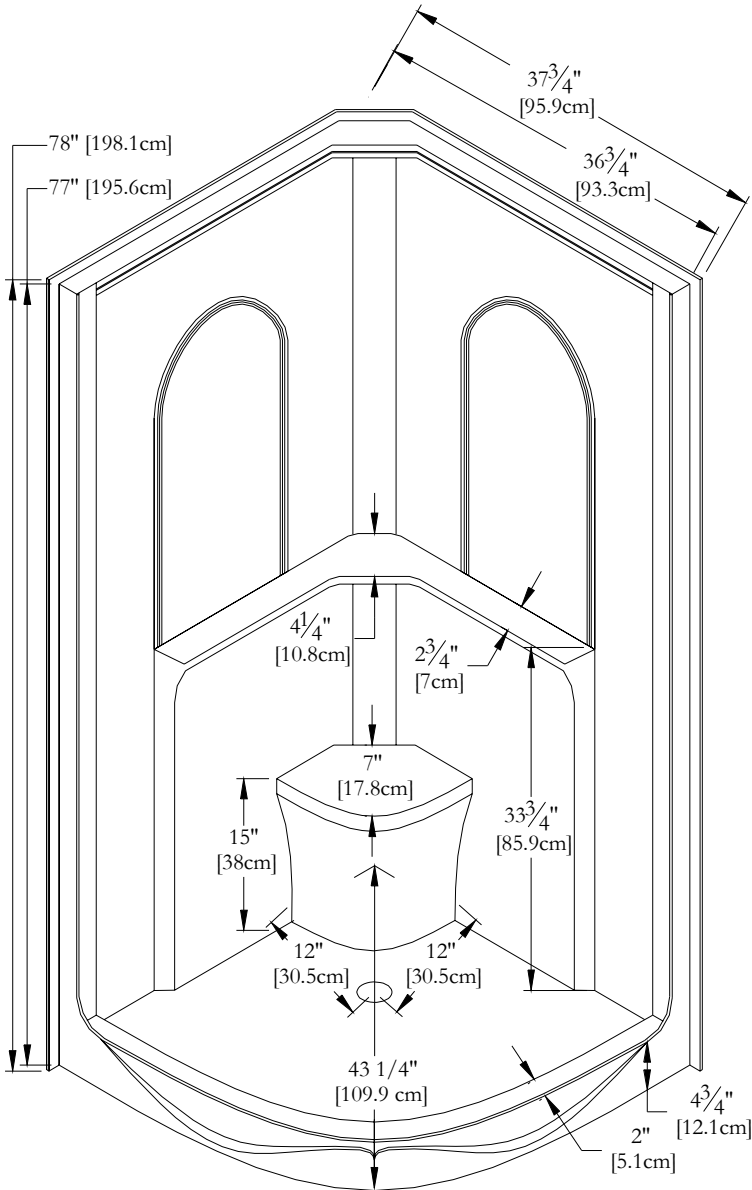

TECHNICAL SPECIFICATIONS

Shower Name : *Victorienne [1 piece]*
 Collection : Shower Collection
 Dimensions : 36 X 36 X 77

FRONT VIEW

TOP VIEW

* All measurements are precise to $\pm 1/4$ " [0.63 cm]. Technical specifications are subject to change without prior notice.

HYDRO SHOWER SYSTEM

* Optional Hydro-Massage systems are factory pre-plumbed as illustrated.

* Please specify **RIGHT** or **LEFT** on order for valve installation. Left hand shown.