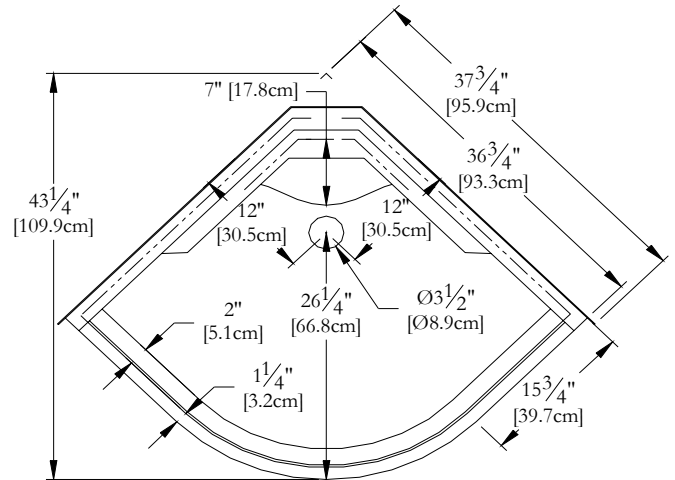

TECHNICAL SPECIFICATIONS

Shower Name : *Victorienne [1 piece]*
 Collection : Shower Collection
 Dimensions : 36 X 36 X 77

FRONT VIEW

TOP VIEW

* All measurements are precise to $\pm 1/4$ " [0.63 cm]. Technical specifications are subject to change without prior notice.

HYDRO SHOWER SYSTEM

* Optional Hydro-Massage systems are factory pre-plumbed as illustrated.

* Please specify **RIGHT** or **LEFT** on order for valve installation. Left hand shown.