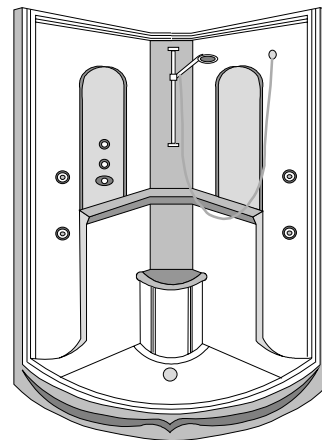

TECHNICAL SPECIFICATIONS

Shower Name : *Victorienne [1 piece]*
 Collection : Shower Collection
 Dimensions : 36 X 36 X 77

FRONT VIEW

TOP VIEW

* All measurements are precise to $\pm 1/4$ " [0.63 cm]. Technical specifications are subject to change without prior notice.

HYDRO SHOWER SYSTEM

* Optional Hydro-Massage systems are factory pre-plumbed as illustrated.

* Please specify **RIGHT** or **LEFT** on order for valve installation. Left hand shown.