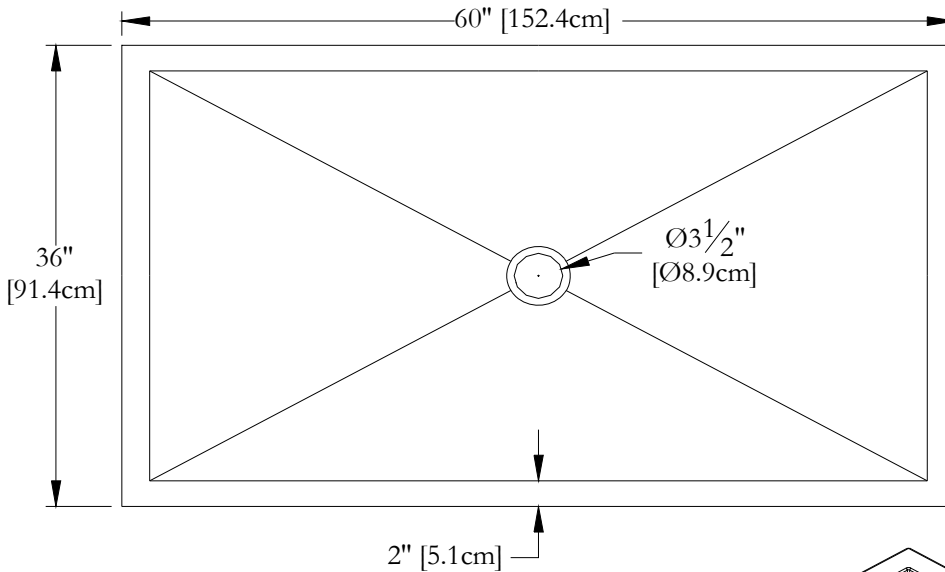

# TECHNICAL SPECIFICATIONS

Name : *Shower base 60 x 36*  
Collection : Harmony Collection  
Dimensions : 60 x 36 x (2 & 3)

Thetford Mines

**CUSTOMIZED TILE FLANGE IS AVAILABLE FOR THIS MODEL**

## TOP VIEW

\* All measurements are precise to  $\pm 1/4$ " [0.63 cm].  
Technical specifications are subject to change without prior notice.