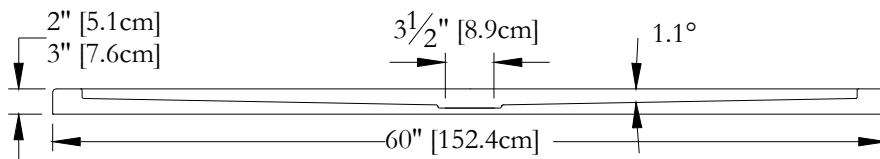

Océania Baths inc.
8, rue Patrice Côté
Trois-Pistoles (Québec)
Canada, G0L 4K0

Info-Line
1-888-851-8918
1-877-332-4224

Fax
1-877-880-8918
1-866-460-4334

Home Office:
Océania Baths inc.
591, avenue des Entreprises
Thetford Mines (Québec)
Canada, G6H 4B2