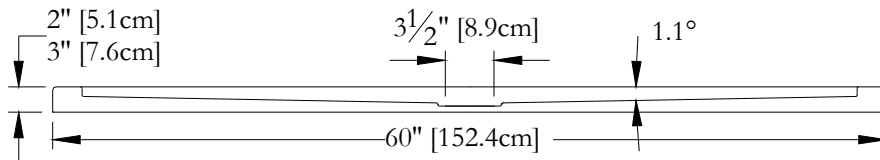

Océania Baths inc.
8, rue Patrice Côté
Trois-Pistoles (Québec)
Canada, G0L 4K0

Info-Line
1-888-851-8918
1-877-332-4224

Fax
1-877-880-8918
1-866-460-4334

Home Office:
Océania Baths inc.
591, avenue des Entreprises
Thetford Mines (Québec)
Canada, G6H 4B2