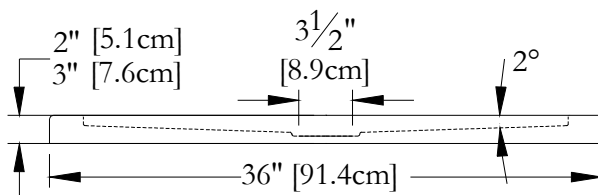

LENGTH

Océania Baths inc.
8, rue Patrice Côté
Trois-Pistoles (Québec)
Canada, G0L 4K0

Info-Line
1-888-851-8918
1-877-332-4224

Fax
1-877-880-8918
1-866-460-4334

Home Office:
Océania Baths inc.
591, avenue des Entreprises
Thetford Mines (Québec)
Canada, G6H 4B2

www.oceaniabaths.com