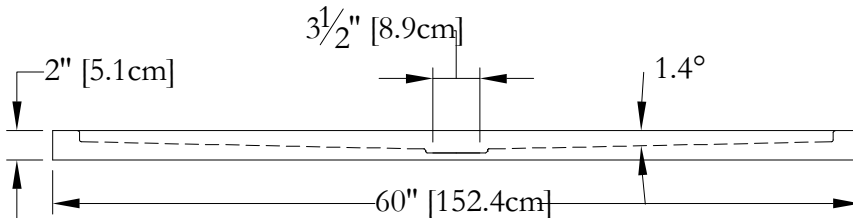

LENGTH

Océania Baths inc.
8, rue Patrice Côté
Trois-Pistoles (Québec)
Canada, G0L 4K0

Info-Line
1-888-851-8918
1-877-332-4224

Fax
1-877-880-8918
1-866-460-4334

Home Office:
Océania Baths inc.
591, avenue des Entreprises
Thetford Mines (Québec)
Canada, G6H 4B2