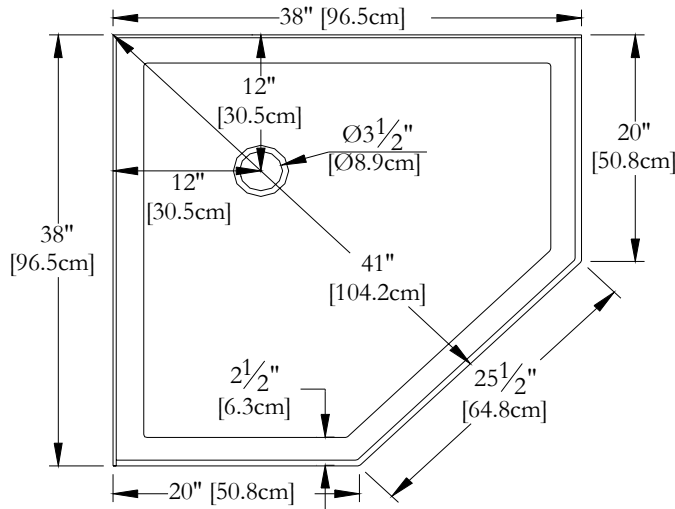

TECHNICAL SPECIFICATIONS

Name : *Shower base 36 x 36*
Collection : Harmony Collection
Dimensions : 36 x 36 x (2 & 3)

Thetford Mines

CUSTOMIZED TILE FLANGE IS AVAILABLE FOR THIS MODEL

TOP VIEW

* All measurements are precise to $\pm 1/4"$ [0.63 cm].
Technical specifications are subject to change
without prior notice.

TECHNICAL SPECIFICATIONS

Name : *Shower base 60 x 42 X 2*
Collection : Harmony Collection
Dimensions : 60 x 42 x 2

Thetford Mines

CUSTOMIZED TILE FLANGE IS AVAILABLE FOR THIS MODEL

TOP VIEW

* All measurements are precise to $\pm 1/4$ " [0.63 cm].
Technical specifications are subject to change without prior notice.

TECHNICAL SPECIFICATIONS

Name : *Shower base 60 x 48*
Collection : Harmony Collection
Dimensions : 60 x 48 x (2 & 3)

Thetford Mines

CUSTOMIZED TILE FLANGE IS AVAILABLE FOR THIS MODEL

TOP VIEW

* All measurements are precise to $\pm 1/4$ " [0.63 cm].
Technical specifications are subject to change without prior notice.

TECHNICAL SPECIFICATIONS

Name : *Shower base 38 x 38 Neo*
 Collection : Harmony Collection
 Dimensions : 38 x 38 x (2 & 3)

Trois-Pistoles

BUILT-IN TILE FLANGE ON 2 SIDES IS INTEGRATED FOR THIS MODEL

TOP VIEW