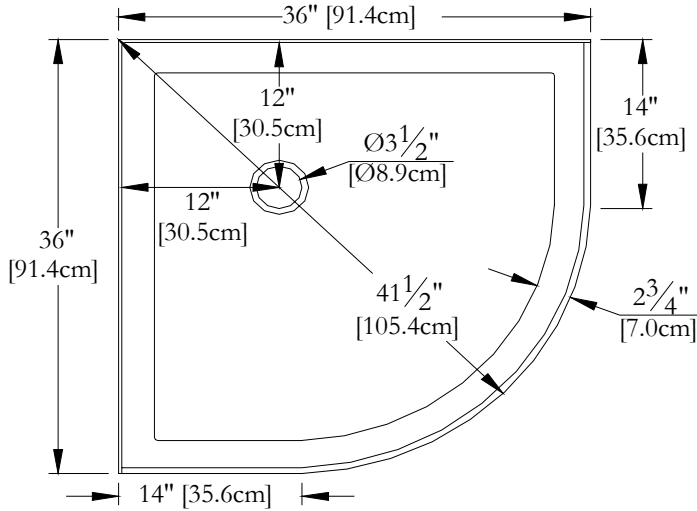

TECHNICAL SPECIFICATIONS

Name : *Shower base 36 x 36*
Collection : Harmony Collection
Dimensions : 36 x 36 x (2 & 3)

Thetford Mines

CUSTOMIZED TILE FLANGE IS AVAILABLE FOR THIS MODEL

TOP VIEW

* All measurements are precise to $\pm 1/4"$ [0.63 cm].
Technical specifications are subject to change
without prior notice.

TECHNICAL SPECIFICATIONS

Name : *Shower base 60 x 48*
Collection : Harmony Collection
Dimensions : 60 x 48 x (2 & 3)

Thetford Mines

CUSTOMIZED TILE FLANGE IS AVAILABLE FOR THIS MODEL

TOP VIEW

* All measurements are precise to $\pm 1/4$ " [0.63 cm].
Technical specifications are subject to change without prior notice.

* All measurements are precise to ±1/4" [0.63 cm].
 Technical specifications are subject to change without prior notice.

3-D

LENGTH

Océania Baths inc.
 8, rue Patrice Côté
 Trois-Pistoles (Québec)
 Canada, G0L 4K0

Name : *Shower base 36 x 36 Round*
 Collection : Harmony Collection
 Dimensions : 36 x 36 x (2 & 3)

Trois-Pistoles

BUILT-IN TILE FLANGE ON 2 SIDES IS INTEGRATED FOR THIS MODEL

TOP VIEW

* All measurements are precise to $\pm 1/4"$ [0.63 cm].
 Technical specifications are subject to change without prior notice.