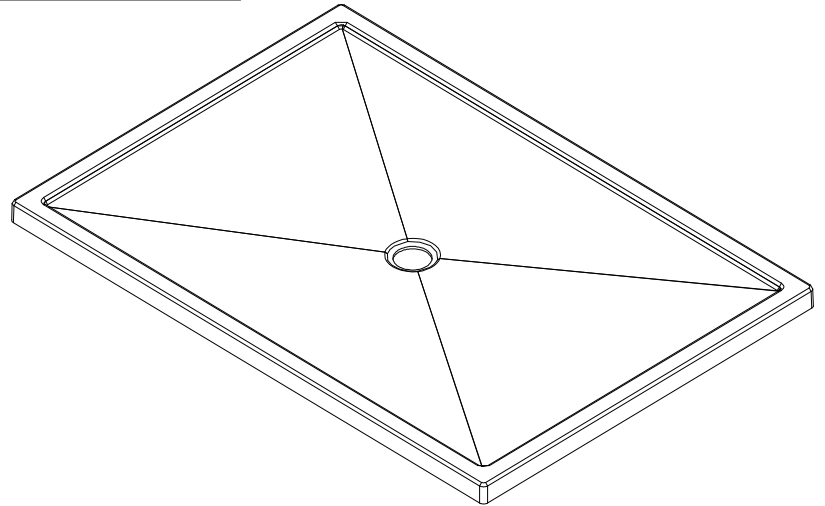

TECHNICAL SPECIFICATIONS

Name : *Shower base 60 x 42 X 2*
Collection : Harmony Collection
Dimensions : 60 x 42 x 2

Thetford Mines

CUSTOMIZED TILE FLANGE IS AVAILABLE FOR THIS MODEL

TOP VIEW

* All measurements are precise to $\pm 1/4$ " [0.63 cm].
Technical specifications are subject to change without prior notice.

3-D

LENGTH

Océania Baths inc.
8, rue Patrice Côté
Trois-Pistoles (Québec)
Canada, G0L 4K0

Info-Line
1-888-851-8918
1-877-332-4224

Fax
1-877-880-8918
1-866-460-4334

Home Office:
Océania Baths inc.
591, avenue des Entreprises
Thetford Mines (Québec)
Canada, G6H 4B2