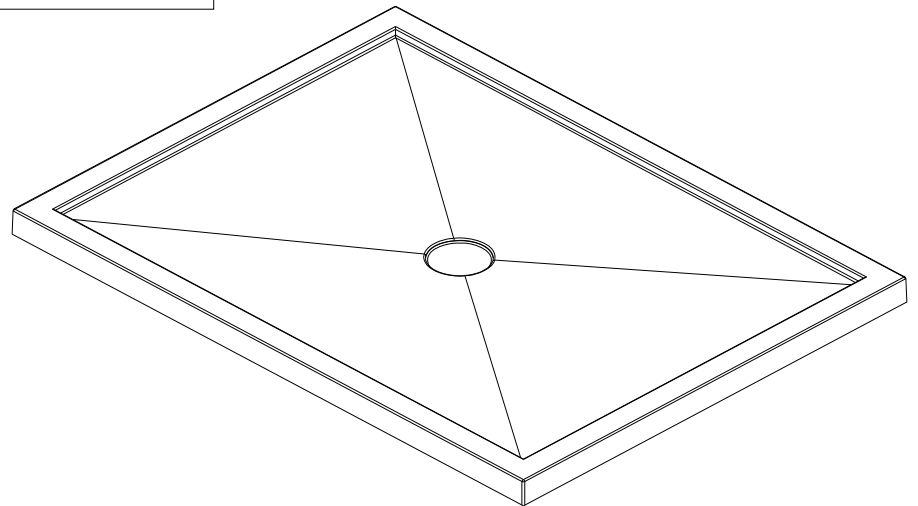

TECHNICAL SPECIFICATIONS

Name : *Shower base 36 x 36*
Collection : Harmony Collection
Dimensions : 36 x 36 x (2 & 3)

Thetford Mines

CUSTOMIZED TILE FLANGE IS AVAILABLE FOR THIS MODEL

TOP VIEW

* All measurements are precise to $\pm 1/4"$ [0.63 cm].
Technical specifications are subject to change
without prior notice.

www.oceaniabaths.com

TECHNICAL SPECIFICATIONS

Name : *Shower base 48 x 36*
Collection : Harmony Collection
Dimensions : 48 x 36 x (2 & 3)

Thetford Mines

CUSTOMIZED TILE FLANGE IS AVAILABLE FOR THIS MODEL

TOP VIEW

* All measurements are precise to $\pm 1/4"$ [0.63 cm].
Technical specifications are subject to change without prior notice.

3-D

LENGTH

Océania Baths inc.
8, rue Patrice Côté
Trois-Pistoles (Québec)
Canada, G0L 4K0