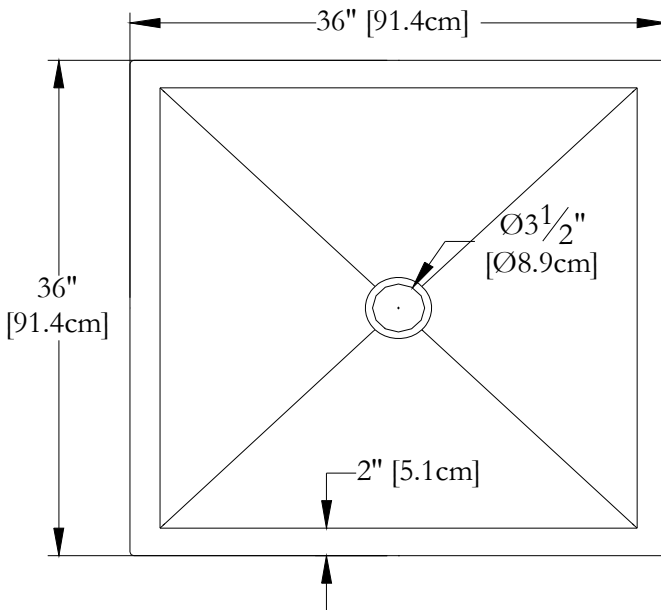

TECHNICAL SPECIFICATIONS

Name : *Shower base 36 x 36*
Collection : Harmony Collection
Dimensions : 36 x 36 x (2 & 3)

Thetford Mines

CUSTOMIZED TILE FLANGE IS AVAILABLE FOR THIS MODEL

TOP VIEW

* All measurements are precise to $\pm 1/4"$ [0.63 cm].
Technical specifications are subject to change
without prior notice.

www.oceaniabaths.com

TECHNICAL SPECIFICATIONS

Name : *Shower base 48 x 36*
Collection : Harmony Collection
Dimensions : 48 x 36 x (2 & 3)

Thetford Mines

CUSTOMIZED TILE FLANGE IS AVAILABLE FOR THIS MODEL

TOP VIEW

TECHNICAL SPECIFICATIONS

Name : *Shower base 60 x 32*
 Collection : Harmony Collection
 Dimensions : 60 x 32 x (2 & 3)

Thetford Mines

CUSTOMIZED TILE FLANGE IS AVAILABLE FOR THIS MODEL

TOP VIEW

* All measurements are precise to $\pm 1/4$ " [0.63 cm].
 Technical specifications are subject to change without prior notice.

TECHNICAL SPECIFICATIONS

Name : *Shower base 60 x 42 X 2*
Collection : Harmony Collection
Dimensions : 60 x 42 x 2

Thetford Mines

CUSTOMIZED TILE FLANGE IS AVAILABLE FOR THIS MODEL

TOP VIEW

* All measurements are precise to $\pm 1/4$ " [0.63 cm].
Technical specifications are subject to change without prior notice.