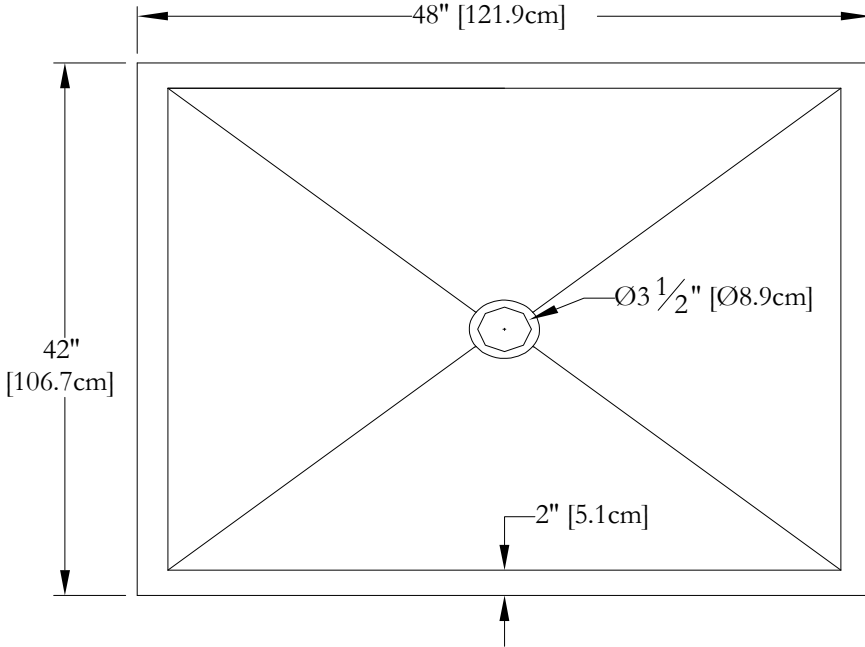

TECHNICAL SPECIFICATIONS

Name : *Shower base 36 x 36*
Collection : Harmony Collection
Dimensions : 36 x 36 x (2 & 3)

Thetford Mines

CUSTOMIZED TILE FLANGE IS AVAILABLE FOR THIS MODEL

TOP VIEW

* All measurements are precise to $\pm 1/4"$ [0.63 cm].
Technical specifications are subject to change
without prior notice.

Info-Line
1-888-851-8918
1-877-332-4224

Fax
1-877-880-8918
1-866-460-4334

Home Office:
Océania Baths inc.
591, avenue des Entreprises
Thetford Mines (Québec)
Canada, G6H 4B2

TECHNICAL SPECIFICATIONS

Name : *Shower base 48 x 42 X 2*
 Collection : Harmony Collection
 Dimensions : 48 x 42 X 2

Thetford Mines

CUSTOMIZED TILE FLANGE IS AVAILABLE FOR THIS MODEL

TOP VIEW

* All measurements are precise to ±1/4" [0.63 cm].
 Technical specifications are subject to change without prior notice.

3-D

LENGTH

TECHNICAL SPECIFICATIONS

Name : *Shower base 60 x 32*
 Collection : Harmony Collection
 Dimensions : 60 x 32 x (2 & 3)

Thetford Mines

CUSTOMIZED TILE FLANGE IS AVAILABLE FOR THIS MODEL

TOP VIEW

* All measurements are precise to $\pm 1/4$ " [0.63 cm].
 Technical specifications are subject to change without prior notice.