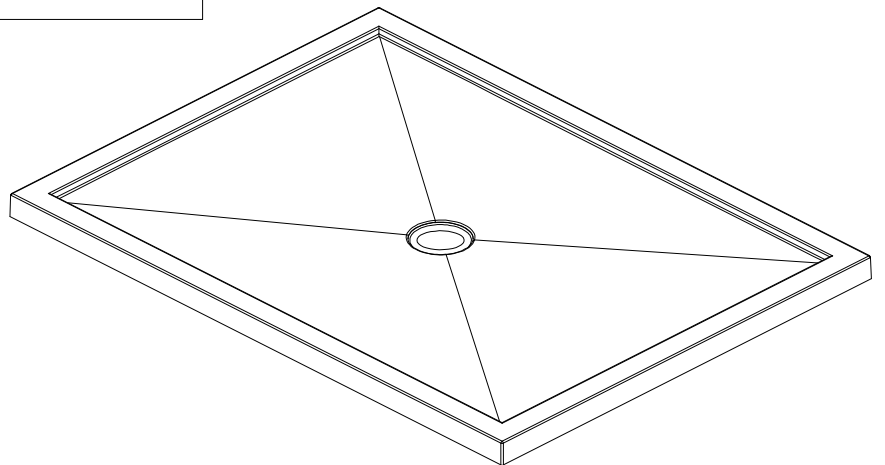

Thetford Mines

CUSTOMIZED TILE FLANGE IS AVAILABLE FOR THIS MODEL

TOP VIEW

* All measurements are precise to ±1/4" [0.63 cm].
 Technical specifications are subject to change without prior notice.

3-D

LENGTH

TECHNICAL SPECIFICATIONS

Name : *Shower base 60 x 32*
 Collection : Harmony Collection
 Dimensions : 60 x 32 x (2 & 3)

Thetford Mines

CUSTOMIZED TILE FLANGE IS AVAILABLE FOR THIS MODEL

TOP VIEW

* All measurements are precise to $\pm 1/4$ " [0.63 cm].
 Technical specifications are subject to change without prior notice.