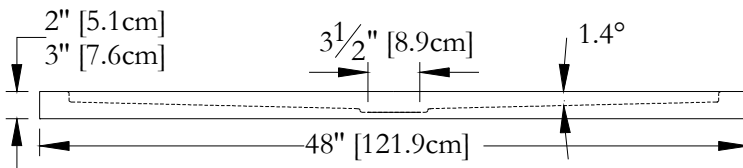

TECHNICAL SPECIFICATIONS

Name : *Shower base 36 x 36*
Collection : Harmony Collection
Dimensions : 36 x 36 x (2 & 3)

Thetford Mines

CUSTOMIZED TILE FLANGE IS AVAILABLE FOR THIS MODEL

TOP VIEW

* All measurements are precise to $\pm 1/4"$ [0.63 cm].
Technical specifications are subject to change
without prior notice.

www.oceaniabaths.com

TECHNICAL SPECIFICATIONS

Name : *Shower base 48 x 36*
Collection : Harmony Collection
Dimensions : 48 x 36 x (2 & 3)

Thetford Mines

CUSTOMIZED TILE FLANGE IS AVAILABLE FOR THIS MODEL

TOP VIEW

* All measurements are precise to $\pm 1/4"$ [0.63 cm].
Technical specifications are subject to change without prior notice.

3-D

LENGTH

Océania Baths inc.
8, rue Patrice Côté
Trois-Pistoles (Québec)
Canada, G0L 4K0

TECHNICAL SPECIFICATIONS

Name : *Shower base 60 x 32*
 Collection : Harmony Collection
 Dimensions : 60 x 32 x (2 & 3)

Thetford Mines

CUSTOMIZED TILE FLANGE IS AVAILABLE FOR THIS MODEL

TOP VIEW

* All measurements are precise to $\pm 1/4$ " [0.63 cm].
 Technical specifications are subject to change without prior notice.