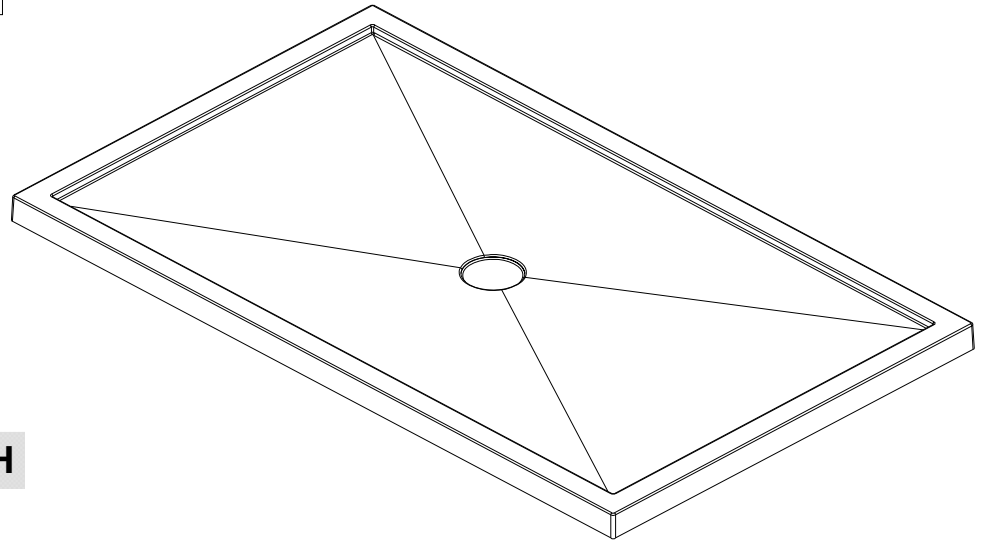

* All measurements are precise to $\pm 1/4$ " [0.63 cm].
Technical specifications are subject to change without prior notice.

3-D

LENGTH