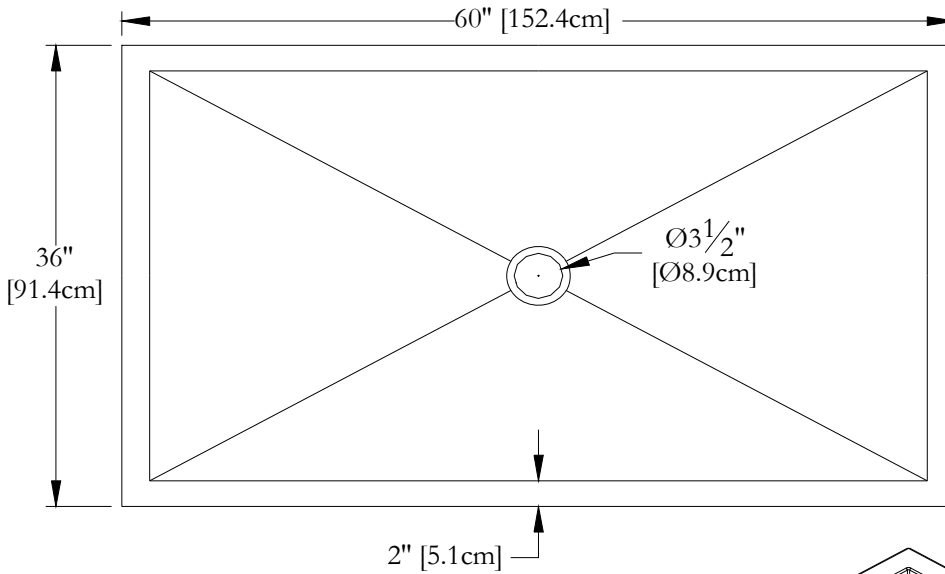

TECHNICAL SPECIFICATIONS

Name : *Shower base 36 x 36*
Collection : Harmony Collection
Dimensions : 36 x 36 x (2 & 3)

Thetford Mines

CUSTOMIZED TILE FLANGE IS AVAILABLE FOR THIS MODEL

TOP VIEW

* All measurements are precise to $\pm 1/4"$ [0.63 cm].
Technical specifications are subject to change
without prior notice.

TECHNICAL SPECIFICATIONS

Name : *Shower base 60 x 32*
 Collection : Harmony Collection
 Dimensions : 60 x 32 x (2 & 3)

Thetford Mines

CUSTOMIZED TILE FLANGE IS AVAILABLE FOR THIS MODEL

TOP VIEW

* All measurements are precise to $\pm 1/4$ " [0.63 cm].
 Technical specifications are subject to change without prior notice.

TECHNICAL SPECIFICATIONS

Name : *Shower base 60 x 36*
Collection : Harmony Collection
Dimensions : 60 x 36 x (2 & 3)

Thetford Mines

CUSTOMIZED TILE FLANGE IS AVAILABLE FOR THIS MODEL

TOP VIEW

* All measurements are precise to $\pm 1/4$ " [0.63 cm].
Technical specifications are subject to change without prior notice.

TECHNICAL SPECIFICATIONS

Name : *Shower base 60 x 42 X 2*
Collection : Harmony Collection
Dimensions : 60 x 42 x 2

Thetford Mines

CUSTOMIZED TILE FLANGE IS AVAILABLE FOR THIS MODEL

TOP VIEW

* All measurements are precise to $\pm 1/4$ " [0.63 cm].
Technical specifications are subject to change without prior notice.