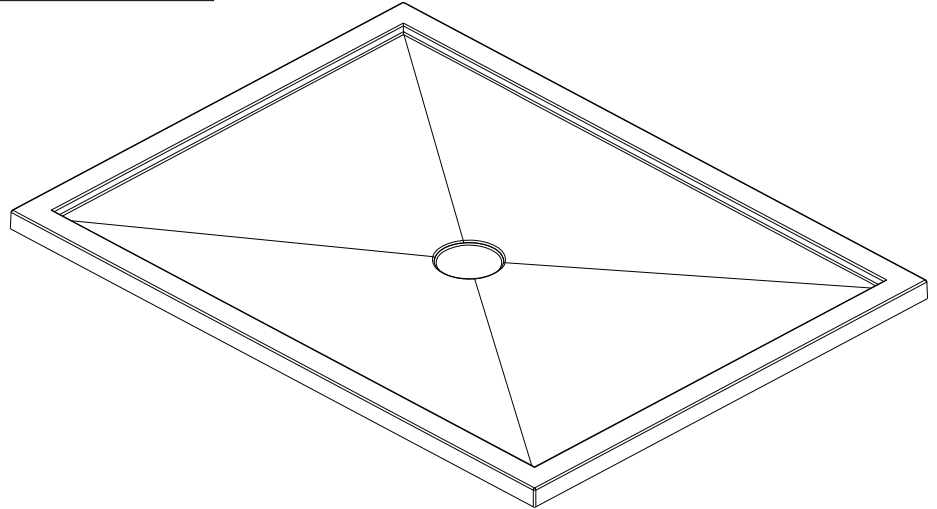

* All measurements are precise to $\pm 1/4$ " [0.63 cm].
Technical specifications are subject to change without prior notice.

3-D