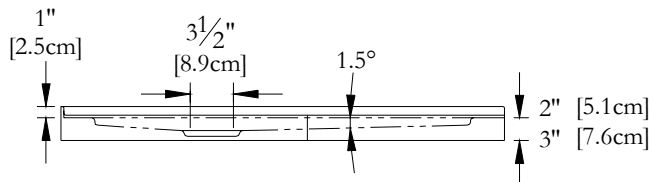

TECHNICAL SPECIFICATIONS

Name : *Shower base 36 x 36*
Collection : Harmony Collection
Dimensions : 36 x 36 x (2 & 3)

Thetford Mines

CUSTOMIZED TILE FLANGE IS AVAILABLE FOR THIS MODEL

TOP VIEW

* All measurements are precise to $\pm 1/4"$ [0.63 cm].
Technical specifications are subject to change
without prior notice.

TECHNICAL SPECIFICATIONS

Name : *Shower base 60 x 48*
Collection : Harmony Collection
Dimensions : 60 x 48 x (2 & 3)

Thetford Mines

CUSTOMIZED TILE FLANGE IS AVAILABLE FOR THIS MODEL

TOP VIEW

* All measurements are precise to $\pm 1/4$ " [0.63 cm].
Technical specifications are subject to change without prior notice.

TECHNICAL SPECIFICATIONS

Name : *Shower base 38 x 38 Neo*
 Collection : Harmony Collection
 Dimensions : 38 x 38 x (2 & 3)

Trois-Pistoles

BUILT-IN TILE FLANGE ON 2 SIDES IS INTEGRATED FOR THIS MODEL

TOP VIEW

* All measurements are precise to ±1/4" [0.63 cm].
 Technical specifications are subject to change without prior notice.

3-D

LENGTH

Océania Baths inc.
 8, rue Patrice Côté
 Trois-Pistoles (Québec)
 Canada, G0L 4K0