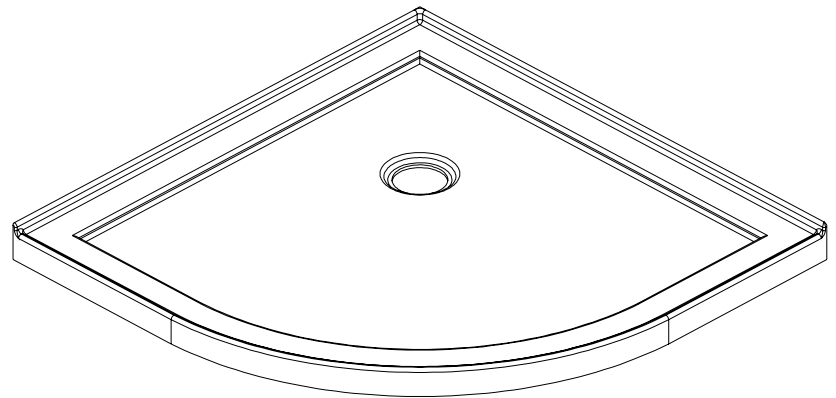

TECHNICAL SPECIFICATIONS

Name : *Shower base 36 x 36 Round*
Collection : Harmony Collection
Dimensions : 36 x 36 x (2 & 3)

Trois-Pistoles

BUILT-IN TILE FLANGE ON 2 SIDES IS INTEGRATED FOR THIS MODEL

TOP VIEW

* All measurements are precise to $\pm 1/4"$ [0.63 cm].
Technical specifications are subject to change without prior notice.

3-D

LENGTH

Océania Baths inc.
8, rue Patrice Côté
Trois-Pistoles (Québec)
Canada, G0L 4K0

Info-Line
1-888-851-8918
1-877-332-4224

Fax
1-877-880-8918
1-866-460-4334

Home Office:
Océania Baths inc.
591, avenue des Entreprises
Thetford Mines (Québec)
Canada, G6H 4B2