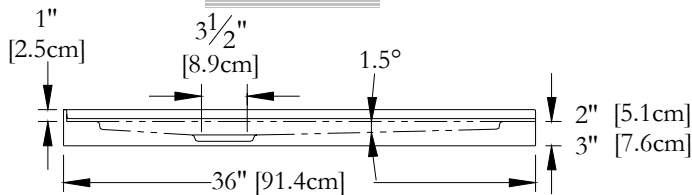

LENGTH

Océania Baths inc.
8, rue Patrice Côté
Trois-Pistoles (Québec)
Canada, G0L 4K0

Info-Line
1-888-851-8918
1-877-332-4224

Fax
1-877-880-8918
1-866-460-4334

Home Office:
Océania Baths inc.
591, avenue des Entreprises
Thetford Mines (Québec)
Canada, G6H 4B2