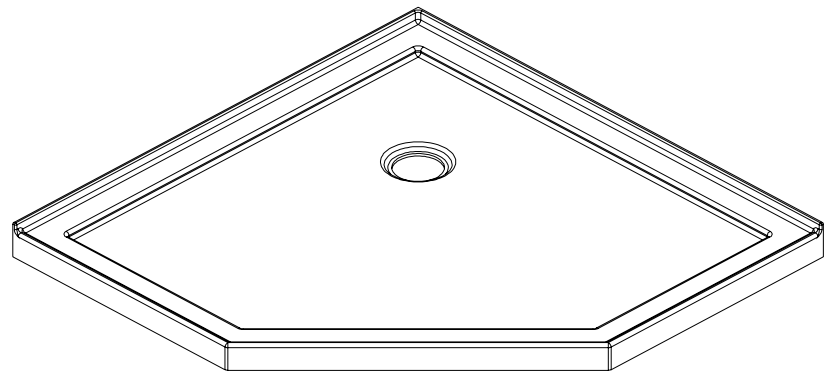

TECHNICAL SPECIFICATIONS

Name : *Shower base 38 x 38 Neo*
Collection : Harmony Collection
Dimensions : 38 x 38 x (2 & 3)

Trois-Pistoles

BUILT-IN TILE FLANGE ON 2 SIDES IS INTEGRATED FOR THIS MODEL

TOP VIEW

* All measurements are precise to ±1/4" [0.63 cm].
Technical specifications are subject to change without prior notice.

3-D

LENGTH

Océania Baths inc.
8, rue Patrice Côté
Trois-Pistoles (Québec)
Canada, G0L 4K0

Info-Line
1-888-851-8918
1-877-332-4224

Fax
1-877-880-8918
1-866-460-4334

Home Office:
Océania Baths inc.
591, avenue des Entreprises
Thetford Mines (Québec)
Canada, G6H 4B2