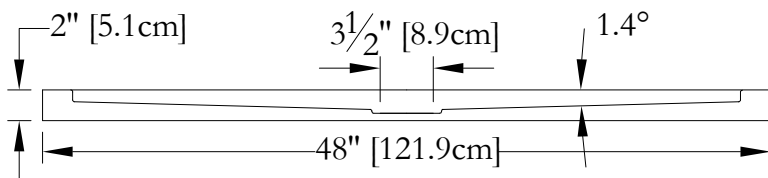

TECHNICAL SPECIFICATIONS

Name : *Shower base 36 x 36*
Collection : Harmony Collection
Dimensions : 36 x 36 x (2 & 3)

Thetford Mines

CUSTOMIZED TILE FLANGE IS AVAILABLE FOR THIS MODEL

TOP VIEW

* All measurements are precise to $\pm 1/4"$ [0.63 cm].
Technical specifications are subject to change
without prior notice.

Thetford Mines

CUSTOMIZED TILE FLANGE IS AVAILABLE FOR THIS MODEL

TOP VIEW

* All measurements are precise to ±1/4" [0.63 cm].
 Technical specifications are subject to change without prior notice.

3-D

LENGTH

TECHNICAL SPECIFICATIONS

Name : *Shower base 60 x 32*
 Collection : Harmony Collection
 Dimensions : 60 x 32 x (2 & 3)

Thetford Mines

CUSTOMIZED TILE FLANGE IS AVAILABLE FOR THIS MODEL

TOP VIEW

* All measurements are precise to $\pm 1/4$ " [0.63 cm].
 Technical specifications are subject to change without prior notice.

TECHNICAL SPECIFICATIONS

Name : *Shower base 60 x 36*
Collection : Harmony Collection
Dimensions : 60 x 36 x (2 & 3)

Thetford Mines

CUSTOMIZED TILE FLANGE IS AVAILABLE FOR THIS MODEL

TOP VIEW

* All measurements are precise to $\pm 1/4$ " [0.63 cm].
Technical specifications are subject to change without prior notice.