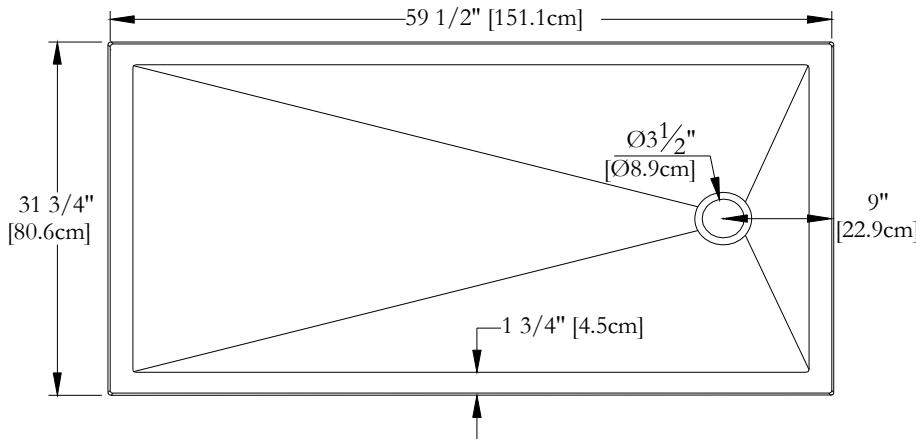

TECHNICAL SPECIFICATIONS

Name : *Shower base 36 x 36*
Collection : Harmony Collection
Dimensions : 36 x 36 x (2 & 3)

Thetford Mines

CUSTOMIZED TILE FLANGE IS AVAILABLE FOR THIS MODEL

TOP VIEW

* All measurements are precise to $\pm 1/4"$ [0.63 cm].
Technical specifications are subject to change
without prior notice.

TECHNICAL SPECIFICATIONS

Name : *Shower base 60 x 32*
 Collection : Harmony Collection
 Dimensions : 60 x 32 x (2 & 3)

Thetford Mines

CUSTOMIZED TILE FLANGE IS AVAILABLE FOR THIS MODEL

TOP VIEW

* All measurements are precise to $\pm 1/4$ " [0.63 cm].
 Technical specifications are subject to change without prior notice.

TECHNICAL SPECIFICATIONS

Name : *Shower base 60 x 36*
Collection : Harmony Collection
Dimensions : 60 x 36 x (2 & 3)

Thetford Mines

CUSTOMIZED TILE FLANGE IS AVAILABLE FOR THIS MODEL

TOP VIEW

* All measurements are precise to $\pm 1/4$ " [0.63 cm].
Technical specifications are subject to change without prior notice.

TECHNICAL SPECIFICATIONS

Name : *Shower base 60 x 42 X 2*
Collection : Harmony Collection
Dimensions : 60 x 42 x 2

Thetford Mines

CUSTOMIZED TILE FLANGE IS AVAILABLE FOR THIS MODEL

TOP VIEW

* All measurements are precise to $\pm 1/4$ " [0.63 cm].
Technical specifications are subject to change without prior notice.