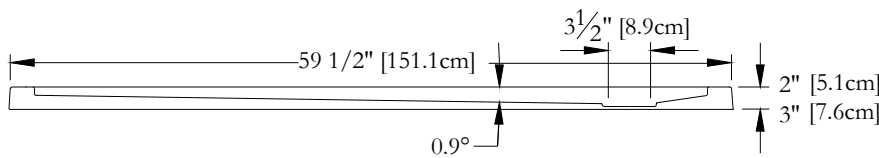

LENGTH

Océania Baths inc.
8, rue Patrice Côté
Trois-Pistoles (Québec)
Canada, G0L 4K0

Info-Line
1-888-851-8918
1-877-332-4224

Fax
1-877-880-8918
1-866-460-4334

Home Office:
Océania Baths inc.
591, avenue des Entreprises
Thetford Mines (Québec)
Canada, G6H 4B2