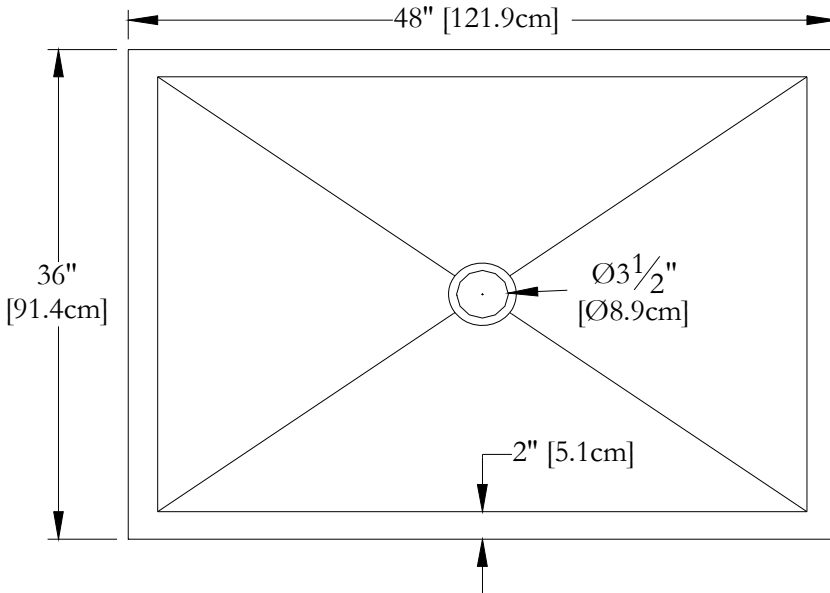

TECHNICAL SPECIFICATIONS

Name : *Shower base 36 x 36*
Collection : Harmony Collection
Dimensions : 36 x 36 x (2 & 3)

Thetford Mines

CUSTOMIZED TILE FLANGE IS AVAILABLE FOR THIS MODEL

TOP VIEW

* All measurements are precise to $\pm 1/4"$ [0.63 cm].
Technical specifications are subject to change
without prior notice.

www.oceaniabaths.com

TECHNICAL SPECIFICATIONS

Name : *Shower base 48 x 36*
Collection : Harmony Collection
Dimensions : 48 x 36 x (2 & 3)

Thetford Mines

CUSTOMIZED TILE FLANGE IS AVAILABLE FOR THIS MODEL

TOP VIEW

* All measurements are precise to $\pm 1/4"$ [0.63 cm].
Technical specifications are subject to change without prior notice.

3-D

LENGTH

Océania Baths inc.
8, rue Patrice Côté
Trois-Pistoles (Québec)
Canada, G0L 4K0

TECHNICAL SPECIFICATIONS

Name : *Shower base 60 x 32*
 Collection : Harmony Collection
 Dimensions : 60 x 32 x (2 & 3)

Thetford Mines

CUSTOMIZED TILE FLANGE IS AVAILABLE FOR THIS MODEL

TOP VIEW

* All measurements are precise to $\pm 1/4$ " [0.63 cm].
 Technical specifications are subject to change without prior notice.