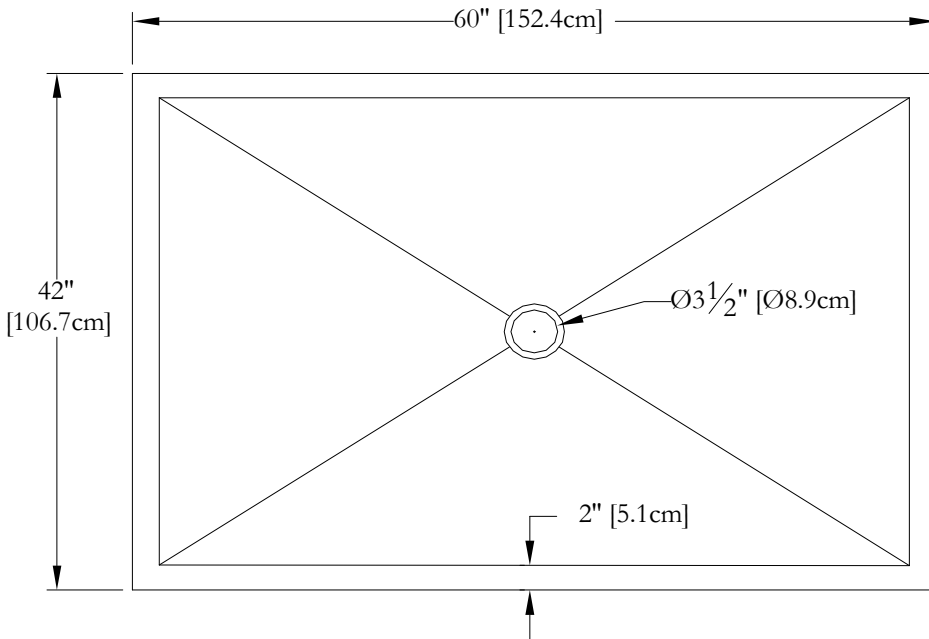

TECHNICAL SPECIFICATIONS

Name : *Shower base 36 x 36*
Collection : Harmony Collection
Dimensions : 36 x 36 x (2 & 3)

Thetford Mines

CUSTOMIZED TILE FLANGE IS AVAILABLE FOR THIS MODEL

TOP VIEW

* All measurements are precise to $\pm 1/4"$ [0.63 cm].
Technical specifications are subject to change
without prior notice.

TECHNICAL SPECIFICATIONS

Name : *Shower base 60 x 36*
Collection : Harmony Collection
Dimensions : 60 x 36 x (2 & 3)

Thetford Mines

CUSTOMIZED TILE FLANGE IS AVAILABLE FOR THIS MODEL

TOP VIEW

* All measurements are precise to $\pm 1/4$ " [0.63 cm].
Technical specifications are subject to change without prior notice.

TECHNICAL SPECIFICATIONS

Name : *Shower base 60 x 42 X 2*
Collection : Harmony Collection
Dimensions : 60 x 42 x 2

Thetford Mines

CUSTOMIZED TILE FLANGE IS AVAILABLE FOR THIS MODEL

TOP VIEW

* All measurements are precise to $\pm 1/4$ " [0.63 cm].
Technical specifications are subject to change without prior notice.

TECHNICAL SPECIFICATIONS

Name : *Shower base 60 x 48*
Collection : Harmony Collection
Dimensions : 60 x 48 x (2 & 3)

Thetford Mines

CUSTOMIZED TILE FLANGE IS AVAILABLE FOR THIS MODEL

TOP VIEW

* All measurements are precise to $\pm 1/4$ " [0.63 cm].
Technical specifications are subject to change without prior notice.