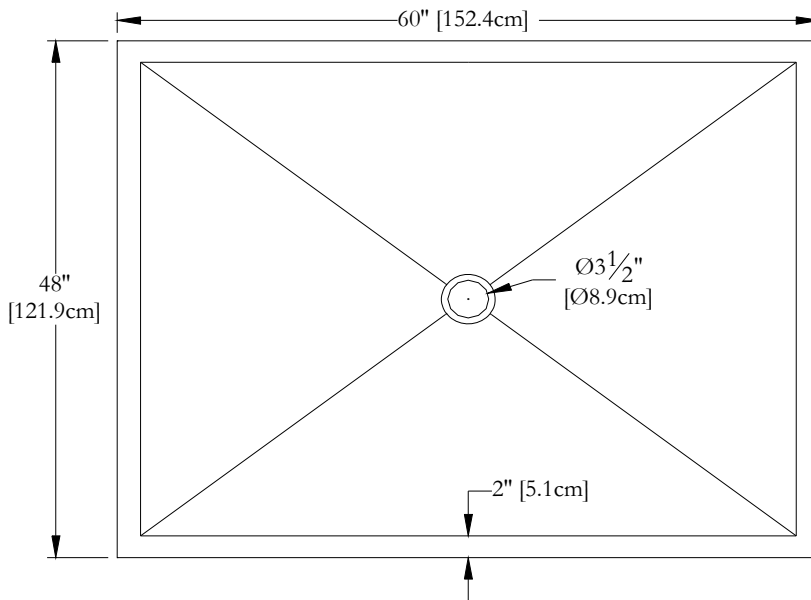

TECHNICAL SPECIFICATIONS

Name : *Shower base 36 x 36*
Collection : Harmony Collection
Dimensions : 36 x 36 x (2 & 3)

Thetford Mines

CUSTOMIZED TILE FLANGE IS AVAILABLE FOR THIS MODEL

TOP VIEW

* All measurements are precise to $\pm 1/4"$ [0.63 cm].
Technical specifications are subject to change
without prior notice.

TECHNICAL SPECIFICATIONS

Name : *Shower base 60 x 36*
Collection : Harmony Collection
Dimensions : 60 x 36 x (2 & 3)

Thetford Mines

CUSTOMIZED TILE FLANGE IS AVAILABLE FOR THIS MODEL

TOP VIEW

* All measurements are precise to $\pm 1/4$ " [0.63 cm].
Technical specifications are subject to change without prior notice.

TECHNICAL SPECIFICATIONS

Name : *Shower base 60 x 42 X 2*
Collection : Harmony Collection
Dimensions : 60 x 42 x 2

Thetford Mines

CUSTOMIZED TILE FLANGE IS AVAILABLE FOR THIS MODEL

TOP VIEW

* All measurements are precise to $\pm 1/4$ " [0.63 cm].
Technical specifications are subject to change without prior notice.

TECHNICAL SPECIFICATIONS

Name : *Shower base 60 x 48*
Collection : Harmony Collection
Dimensions : 60 x 48 x (2 & 3)

Thetford Mines

CUSTOMIZED TILE FLANGE IS AVAILABLE FOR THIS MODEL

TOP VIEW

* All measurements are precise to $\pm 1/4$ " [0.63 cm].
Technical specifications are subject to change without prior notice.