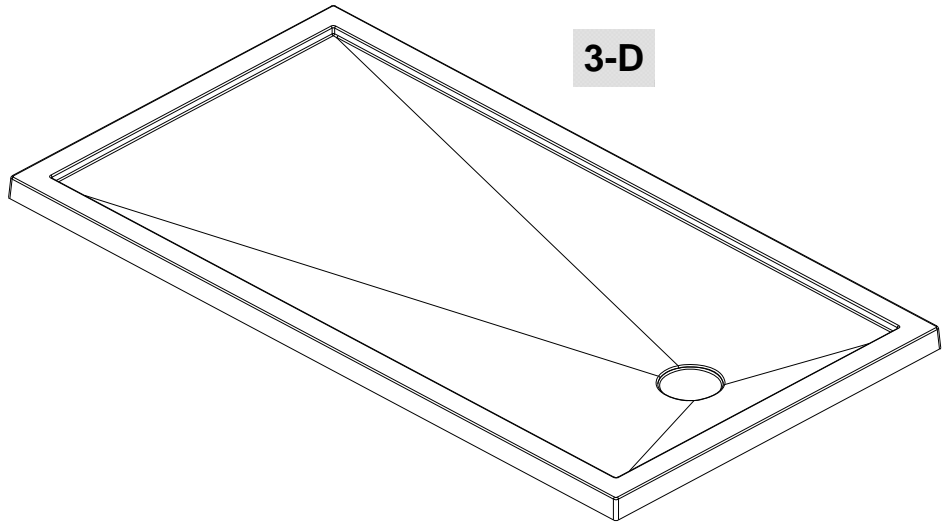

TECHNICAL SPECIFICATIONS

Name : *Shower base 60 x 32*
Collection : Harmony Collection
Dimensions : 60 x 32 x (2 & 3)

Thetford Mines

CUSTOMIZED TILE FLANGE IS AVAILABLE FOR THIS MODEL

TOP VIEW

* All measurements are precise to $\pm 1/4$ " [0.63 cm].
Technical specifications are subject to change without prior notice.

3-D

LENGTH

Océania Baths inc.
8, rue Patrice Côté
Trois-Pistoles (Québec)
Canada, G0L 4K0

Info-Line
1-888-851-8918
1-877-332-4224

Fax
1-877-880-8918
1-866-460-4334

Home Office:
Océania Baths inc.
591, avenue des Entreprises
Thetford Mines (Québec)
Canada, G6H 4B2