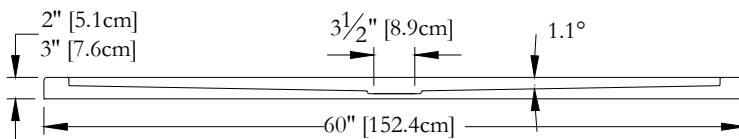

LENGTH

Océania Baths inc.
8, rue Patrice Côté
Trois-Pistoles (Québec)
Canada, G0L 4K0

Info-Line
1-888-851-8918
1-877-332-4224

Fax
1-877-880-8918
1-866-460-4334

Home Office:
Océania Baths inc.
591, avenue des Entreprises
Thetford Mines (Québec)
Canada, G6H 4B2