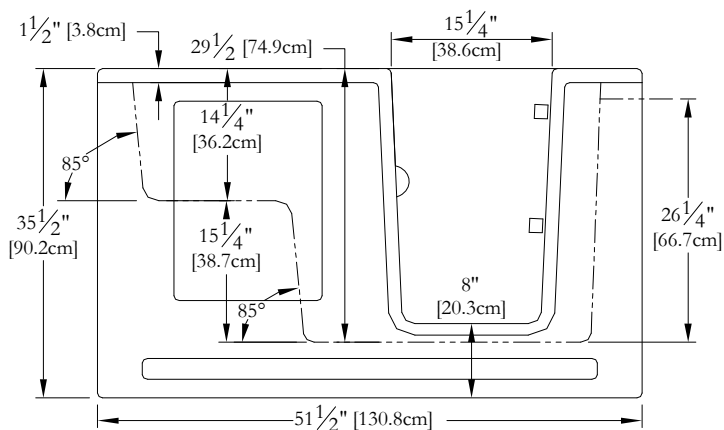

TECHNICAL SPECIFICATIONS

Bath name : *Right Dignity*
 Collection : *Estime Collection*
 Dimensions : **51 X 30 X 36**
 Gallon capacity : **50**

Thetford Mines

TOP VIEW

* In compliance with CSA standards, all interior bath measurements taken 4" [10 cm] from the floor.

* All measurements are precise to ±1/4" [0.63 cm]. Technical specifications are subject to change without prior notice.

LENGTH

WIDTH

Defaulting positions

* Pump not available for this model

Blower

Grab bar

Keypad