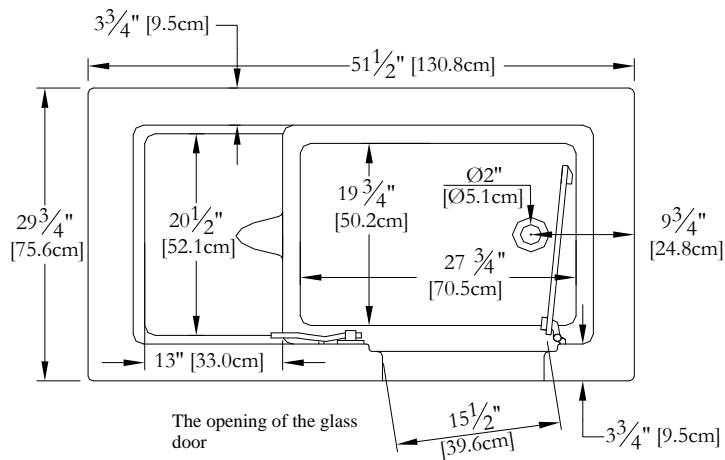

TECHNICAL SPECIFICATIONS

Bath name : *Right Dignity*
 Collection : *Estime Collection*
 Dimensions : **51 X 30 X 36**
 Gallon capacity : **50**

Thetford Mines

TOP VIEW

* In compliance with CSA standards, all interior bath measurements taken 4" [10 cm] from the floor.

* All measurements are precise to ±1/4" [0.63 cm]. Technical specifications are subject to change without prior notice.

LENGTH

WIDTH

Defaulting positions

* Pump not available for this model

Blower

Grab bar

Keypad