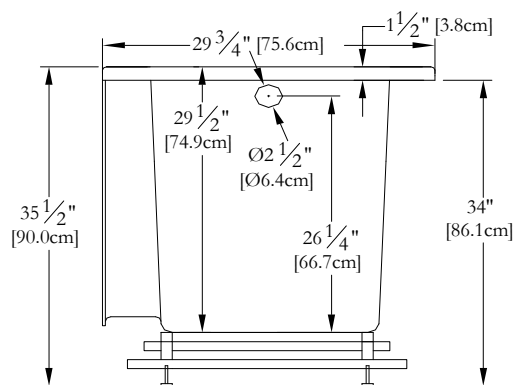

TECHNICAL SPECIFICATIONS

Bath name : *Right Dignity*
 Collection : *Estime Collection*
 Dimensions : **51 X 30 X 36**
 Gallon capacity : **50**

Thetford Mines

TOP VIEW

* In compliance with CSA standards, all interior bath measurements taken 4" [10 cm] from the floor.

* All measurements are precise to ±1/4" [0.63 cm]. Technical specifications are subject to change without prior notice.

LENGTH

WIDTH

Defaulting positions

* Pump not available for this model

Blower

Grab bar

Keypad