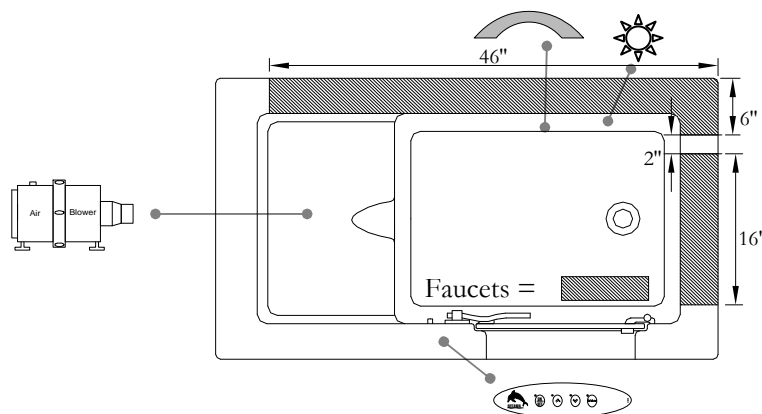

TECHNICAL SPECIFICATIONS

Bath name : *Right Dignity*
 Collection : *Estime Collection*
 Dimensions : **51 X 30 X 36**
 Gallon capacity : **50**

Thetford Mines

TOP VIEW

* In compliance with CSA standards, all interior bath measurements taken 4" [10 cm] from the floor.

* All measurements are precise to ±1/4" [0.63 cm]. Technical specifications are subject to change without prior notice.

LENGTH

WIDTH

Defaulting positions

* Pump not available for this model

Blower

Grab bar

Keypad