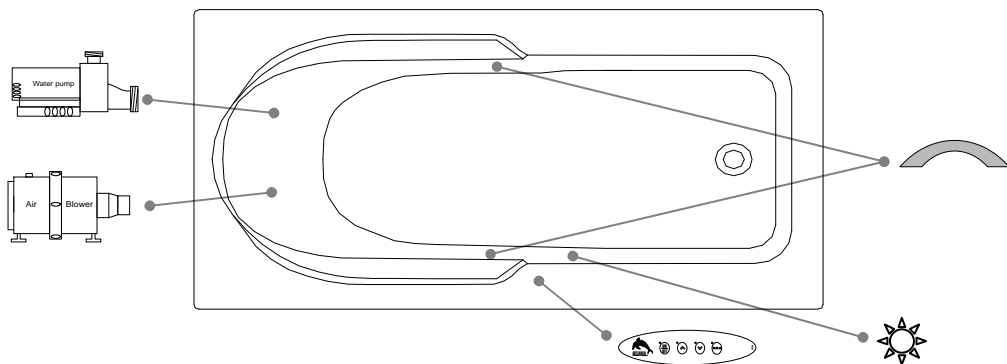

**TOP VIEW**

\* In compliance with CSA standards, all interior bath measurements taken 4" [10 cm] from the floor.

\* The total height for a soaker can be less +/- 1,5"(3,81cm) because delivered without adjustable feet.

\* All measurements are precise to ±1/4" [0.63 cm]. Technical specifications are subject to change without prior notice.

\* On special orders, above grade drain installation available upon request.

**LENGTH**

**WIDTH**

## Defaulting positions

-  Pump
-  Blower
-  Grab bar
-  Keypad
-  Mood light

\* Defaulting positions on above ACCESSORIES AND OPTIONS are approximative locations.

**Océania Baths inc.**  
 8, rue Patrice Côté  
 Trois-Pistoles (Québec)  
 Canada, G0L 4K0