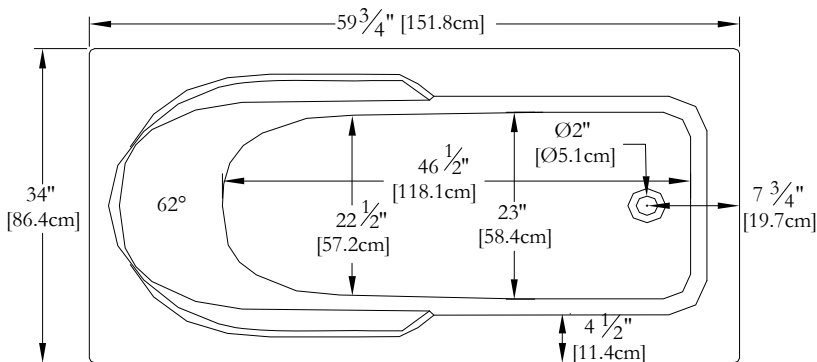

# TECHNICAL SPECIFICATIONS

Bath name : *Laguna 34*  
 Collection : Elegance Collection  
 Dimensions : 60 X 34 X 20  
 Gallon capacity : 38  
 Systems Height: 20"  
 Soaker Height: 18,5"

**KEYPAD UNINSTALLED WHEN ORDERED WITH A TILE FLANGE OR A REMOTE CONTROL**

**TOP VIEW**

\* In compliance with CSA standards, all interior bath measurements taken 4" [10 cm] from the floor.

\* The total height for a soaker can be less +/- 1,5"(3,81cm) because delivered without adjustable feet.

\* All measurements are precise to ±1/4" [0.63 cm]. Technical specifications are subject to change without prior notice.

\* On special orders, above grade drain installation available upon request.

**LENGTH**

**WIDTH**