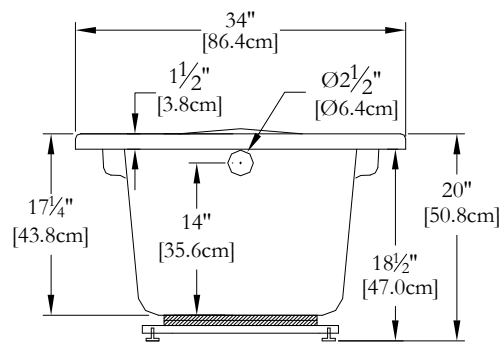

# TECHNICAL SPECIFICATIONS

Bath name : *Laguna 34*  
 Collection : Elegance Collection  
 Dimensions : 60 X 34 X 20  
 Gallon capacity : 38  
 Systems Height: 20"  
 Soaker Height: 18,5"

**KEYPAD UNINSTALLED WHEN ORDERED WITH A TILE FLANGE OR A REMOTE CONTROL**

**TOP VIEW**

\* In compliance with CSA standards, all interior bath measurements taken 4" [10 cm] from the floor.

\* The total height for a soaker can be less +/- 1,5"(3,81cm) because delivered without adjustable feet.

\* All measurements are precise to ±1/4" [0.63 cm]. Technical specifications are subject to change without prior notice.

\* On special orders, above grade drain installation available upon request.

**LENGTH**

**WIDTH**