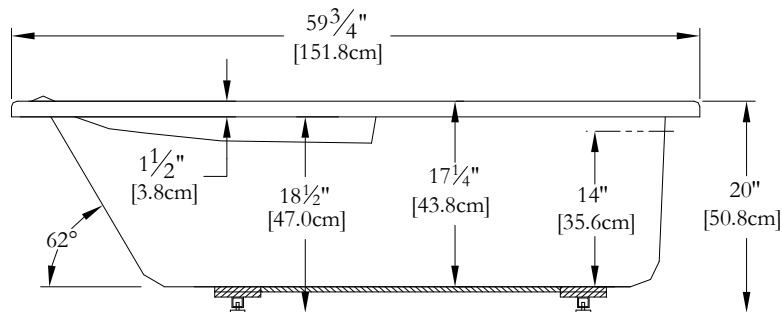

# TECHNICAL SPECIFICATIONS

Bath name : *Laguna 34*  
 Collection : Elegance Collection  
 Dimensions : 60 X 34 X 20  
 Gallon capacity : 38  
 Systems Height: 20"  
 Soaker Height: 18,5"

**KEYPAD UNINSTALLED WHEN ORDERED WITH A TILE FLANGE OR A REMOTE CONTROL**

**TOP VIEW**

\* In compliance with CSA standards, all interior bath measurements taken 4" [10 cm] from the floor.

\* The total height for a soaker can be less +/- 1,5"(3,81cm) because delivered without adjustable feet.

\* All measurements are precise to ±1/4" [0.63 cm]. Technical specifications are subject to change without prior notice.

\* On special orders, above grade drain installation available upon request.

**LENGTH**

**WIDTH**