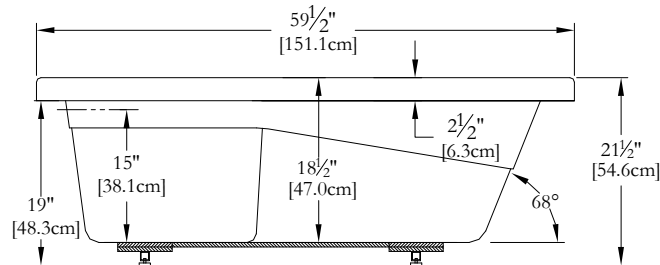

Thetford Mines

TECHNICAL SPECIFICATIONS

Bath name : *Unity Comfort*
 Collection : Harmony Collection
 Dimensions : 60 X 32 X 21 1/2
 Gallon capacity : 46
 Systems Height: 21.5"
 Soaker Height: 20"

KEYPAD UNINSTALLED WHEN ORDERED WITH A TILE FLANGE OR A REMOTE CONTROL

TOP VIEW

LENGTH

WIDTH

* In compliance with CSA standards, all interior bath measurements taken 4" [10 cm] from the floor.

* The total height for a soaker can be less +/- 1.5" (3,81cm) because delivered without adjustable feet.

* All measurements are precise to ±1/4" [0.63 cm]. Technical specifications are subject to change without prior notice.

* On special orders, above grade drain installation available upon request.

IT MIGHT BE NECESSARY TO RAISE THE TUB TO INSTALL A SKIRT