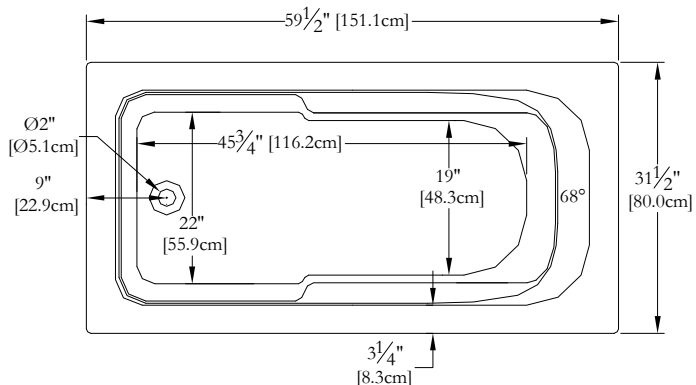

Thetford Mines

TECHNICAL SPECIFICATIONS

Bath name : *Unity Comfort*
 Collection : Harmony Collection
 Dimensions : 60 X 32 X 21 1/2
 Gallon capacity : 46
 Systems Height: 21.5"
 Soaker Height: 20"

KEYPAD UNINSTALLED WHEN ORDERED WITH A TILE FLANGE OR A REMOTE CONTROL

TOP VIEW

LENGTH

WIDTH

* In compliance with CSA standards, all interior bath measurements taken 4" [10 cm] from the floor.

* The total height for a soaker can be less +/- 1.5" (3,81cm) because delivered without adjustable feet.

* All measurements are precise to ±1/4" [0.63 cm]. Technical specifications are subject to change without prior notice.

* On special orders, above grade drain installation available upon request.

IT MIGHT BE NECESSARY TO RAISE THE TUB TO INSTALL A SKIRT