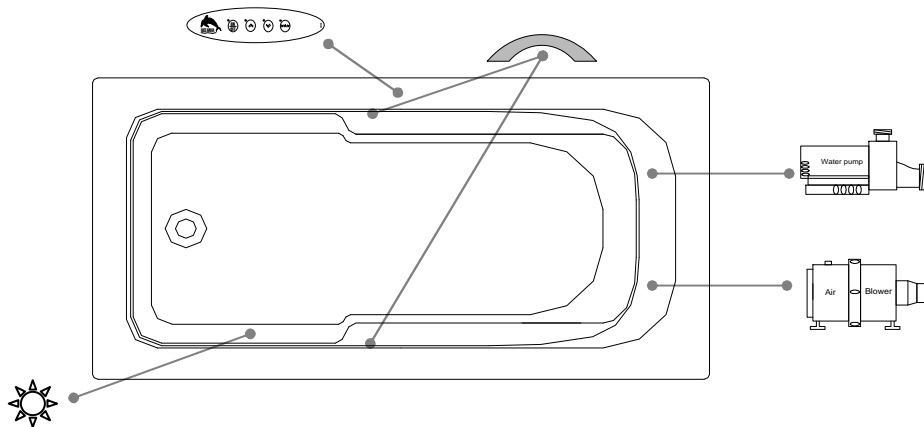

Defaulting positions

* Defaulting positions on above ACCESSORIES AND OPTIONS are approximative locations.

Océania Baths inc.
8, rue Patrice Côté
Trois-Pistoles (Québec)
Canada, G0L 4K0

Info-Line
1-888-851-8918
1-877-332-4224

Fax
1-877-880-8918
1-866-460-4334

Home Office:
Océania Baths inc.
591, avenue des Entreprises
Thetford Mines (Québec)
Canada, G6H 4B2

www.oceaniabaths.com