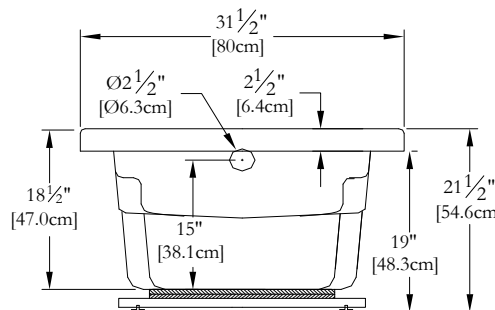

Thetford Mines

TECHNICAL SPECIFICATIONS

Bath name : *Unity Comfort*
 Collection : Harmony Collection
 Dimensions : 60 X 32 X 21 1/2
 Gallon capacity : 46
 Systems Height: 21.5"
 Soaker Height: 20"

KEYPAD UNINSTALLED WHEN ORDERED WITH A TILE FLANGE OR A REMOTE CONTROL

TOP VIEW

LENGTH

WIDTH

* In compliance with CSA standards, all interior bath measurements taken 4" [10 cm] from the floor.

* The total height for a soaker can be less +/- 1.5" (3,81cm) because delivered without adjustable feet.

* All measurements are precise to ±1/4" [0.63 cm]. Technical specifications are subject to change without prior notice.

* On special orders, above grade drain installation available upon request.

IT MIGHT BE NECESSARY TO RAISE THE TUB TO INSTALL A SKIRT