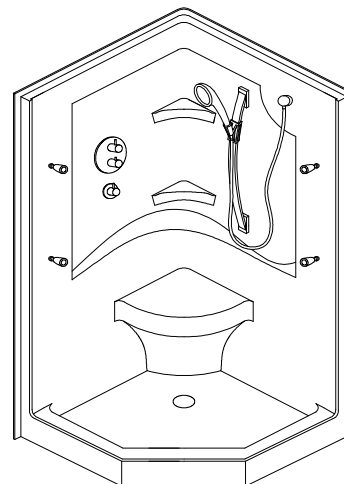

TECHNICAL SPECIFICATIONS

Shower Name : *Atlantide 38 Neo [2 pieces]*
 Collection : Shower Collection
 Dimensions : 38 1/2 X 38 1/2 X 78

FRONT VIEW

TOP VIEW

* All measurements are precise to $\pm 1/4"$ [0.63 cm]. Technical specifications are subject to change without prior notice.

HYDRO SHOWER SYSTEM

* Optional Hydro-Massage systems are factory pre-plumbed as illustrated.

* Please specify **RIGHT** or **LEFT** on order for valve installation. Left hand shown.