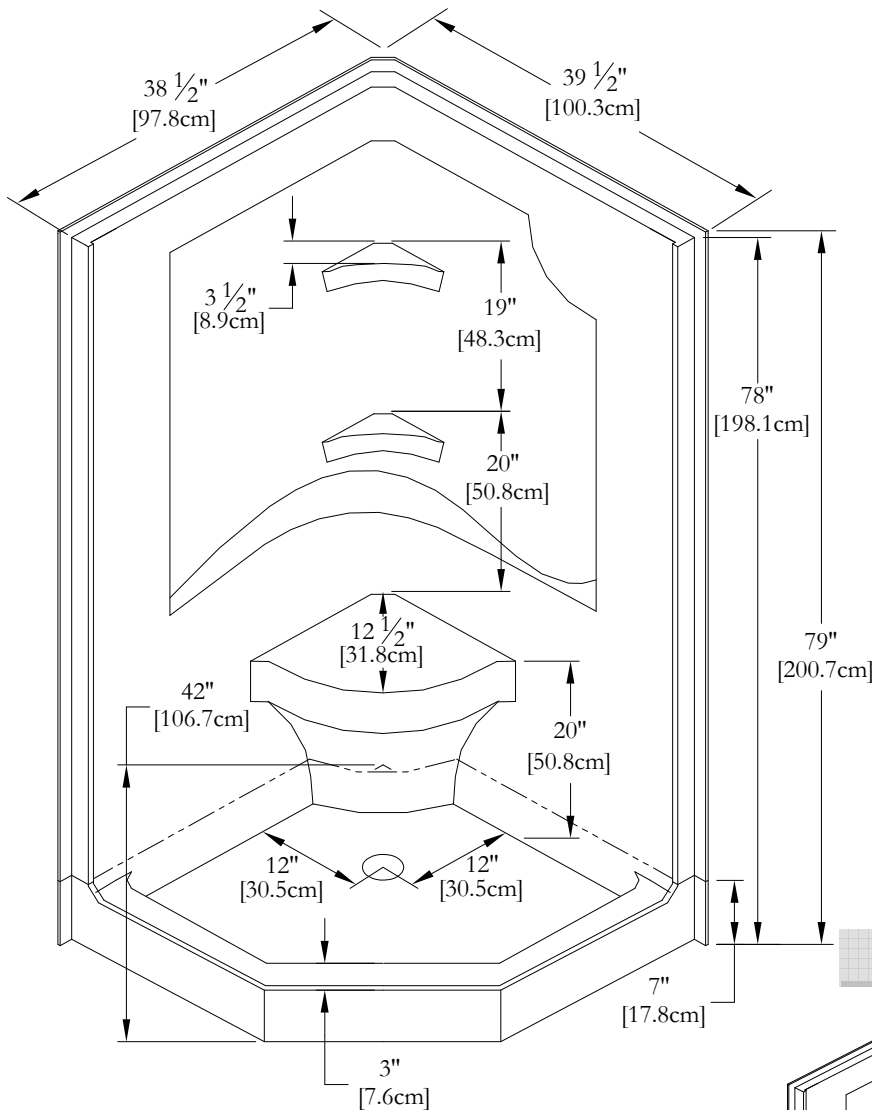

TECHNICAL SPECIFICATIONS

Shower Name : *Atlantide 38 Neo [2 pieces]*
 Collection : Shower Collection
 Dimensions : 38 1/2 X 38 1/2 X 78

FRONT VIEW

TOP VIEW

* All measurements are precise to $\pm 1/4"$ [0.63 cm]. Technical specifications are subject to change without prior notice.

HYDRO SHOWER SYSTEM

* Optional Hydro-Massage systems are factory pre-plumbed as illustrated.

* Please specify **RIGHT** or **LEFT** on order for valve installation. Left hand shown.