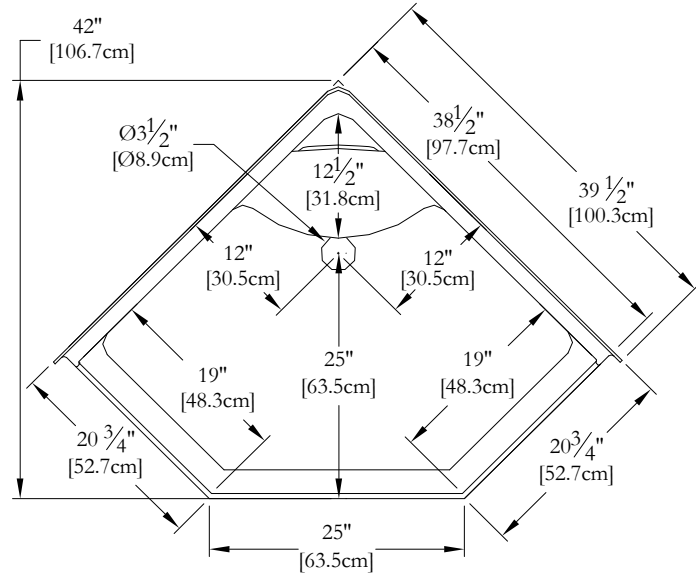

TECHNICAL SPECIFICATIONS

Shower Name : *Atlantide 38 Neo [2 pieces]*
 Collection : Shower Collection
 Dimensions : 38 1/2 X 38 1/2 X 78

FRONT VIEW

TOP VIEW

* All measurements are precise to $\pm 1/4"$ [0.63 cm]. Technical specifications are subject to change without prior notice.

HYDRO SHOWER SYSTEM

* Optional Hydro-Massage systems are factory pre-plumbed as illustrated.

* Please specify **RIGHT** or **LEFT** on order for valve installation. Left hand shown.