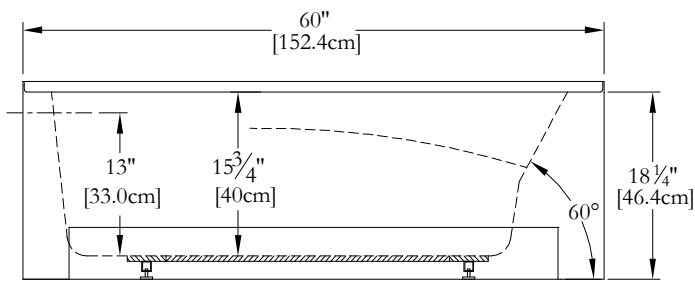

TECHNICAL SPECIFICATIONS

Bath name : *City 60 Left*
 Collection : Harmony Collection
 Dimensions : 60 X 32 X 18 1/4
 Gallon capacity : 38

Thetford Mines

AVAILABLE WITH INTEGRATED SKIRT AND TILE FLANGE ONLY
 KEYPAD UNINSTALLED ON THIS MODEL UNLESS OTHERWISE SPECIFIED

TOP VIEW

* In compliance with CSA standards, all interior bath measurements taken 4" [10 cm] from the floor.

* All measurements are precise to ±1/4" [0.63 cm].
 Technical specifications are subject to change without prior notice.

LENGTH

WIDTH

Defaulting positions

-  **Pump**
-  **Blower**
-  **Mood light**
-  **Keypad**

* Defaulting positions on above ACCESSORIES AND OPTIONS are approximative locations.

Océania Baths inc.
 8, rue Patrice Côté
 Trois-Pistoles (Québec)
 Canada, G0L 4K0