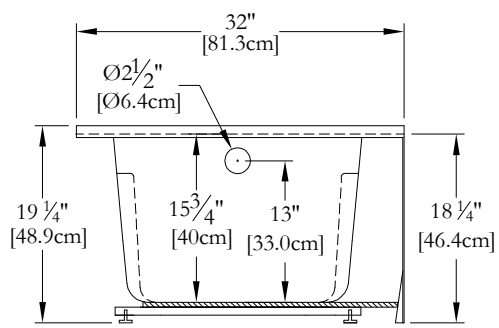

TECHNICAL SPECIFICATIONS

Bath name : *City 60 Left*
 Collection : Harmony Collection
 Dimensions : 60 X 32 X 18 1/4
 Gallon capacity : 38

Thetford Mines

AVAILABLE WITH INTEGRATED SKIRT AND TILE FLANGE ONLY
 KEYPAD UNINSTALLED ON THIS MODEL UNLESS OTHERWISE SPECIFIED

TOP VIEW

* In compliance with CSA standards, all interior bath measurements taken 4" [10 cm] from the floor.

* All measurements are precise to ±1/4" [0.63 cm].
 Technical specifications are subject to change without prior notice.

LENGTH

WIDTH

Defaulting positions

-  **Pump**
-  **Blower**
-  **Mood light**
-  **Keypad**

* Defaulting positions on above ACCESSORIES AND OPTIONS are approximative locations.

Océania Baths inc.
 8, rue Patrice Côté
 Trois-Pistoles (Québec)
 Canada, G0L 4K0