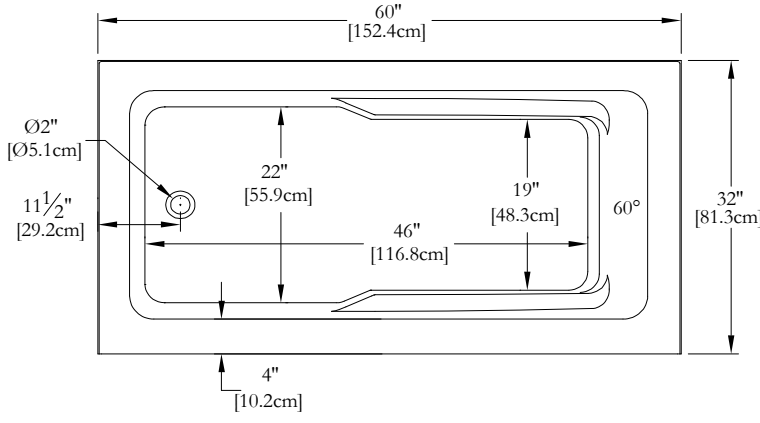

TECHNICAL SPECIFICATIONS

Bath name : *City 60 Left*
 Collection : Harmony Collection
 Dimensions : 60 X 32 X 18 1/4
 Gallon capacity : 38

Thetford Mines

AVAILABLE WITH INTEGRATED SKIRT AND TILE FLANGE ONLY
 KEYPAD UNINSTALLED ON THIS MODEL UNLESS OTHERWISE SPECIFIED

TOP VIEW

* In compliance with CSA standards, all interior bath measurements taken 4" [10 cm] from the floor.

* All measurements are precise to ±1/4" [0.63 cm].
 Technical specifications are subject to change without prior notice.

LENGTH

WIDTH

Defaulting positions

-  **Pump**
-  **Blower**
-  **Mood light**
-  **Keypad**

* Defaulting positions on above ACCESSORIES AND OPTIONS are approximative locations.

Océania Baths inc.
 8, rue Patrice Côté
 Trois-Pistoles (Québec)
 Canada, G0L 4K0