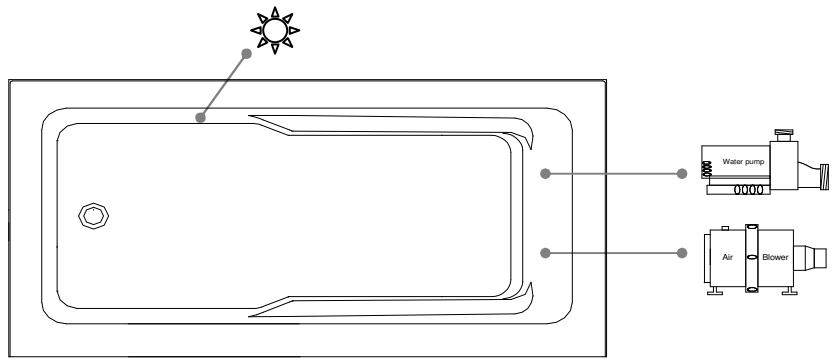

TECHNICAL SPECIFICATIONS

Bath name : *City 60 Left*
 Collection : Harmony Collection
 Dimensions : 60 X 32 X 18 1/4
 Gallon capacity : 38

Thetford Mines

AVAILABLE WITH INTEGRATED SKIRT AND TILE FLANGE ONLY
 KEYPAD UNINSTALLED ON THIS MODEL UNLESS OTHERWISE SPECIFIED

TOP VIEW

* In compliance with CSA standards, all interior bath measurements taken 4" [10 cm] from the floor.

* All measurements are precise to ±1/4" [0.63 cm].
 Technical specifications are subject to change without prior notice.

LENGTH

WIDTH

Defaulting positions

-  **Pump**
-  **Blower**
-  **Mood light**
-  **Keypad**

* Defaulting positions on above ACCESSORIES AND OPTIONS are approximative locations.

Océania Baths inc.
 8, rue Patrice Côté
 Trois-Pistoles (Québec)
 Canada, G0L 4K0