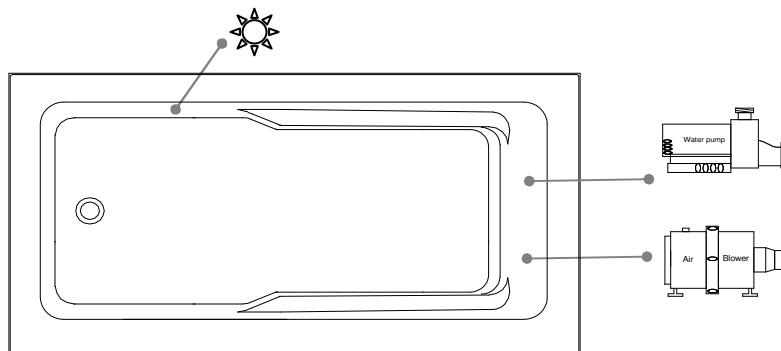

TECHNICAL SPECIFICATIONS

Bath name : *City 66 Left*
 Collection : Harmony Collection
 Dimensions : 66 X 34 X 20 1/2
 Gallon capacity : 62

Thetford Mines

AVAILABLE WITH INTEGRATED SKIRT AND TILE FLANGE ONLY
 KEYPAD UNINSTALLED ON THIS MODEL UNLESS OTHERWISE SPECIFIED

TOP VIEW

* In compliance with CSA standards, all interior bath measurements taken 4" [10 cm] from the floor.

* All measurements are precise to ±1/4" [0.63 cm].
 Technical specifications are subject to change without prior notice.

LENGTH

WIDTH

Defaulting positions

-  **Pump**
-  **Blower**
-  **Mood light**
-  **Keypad**

* Defaulting positions on above ACCESSORIES AND OPTIONS are approximative locations.

Océania Baths inc.
 8, rue Patrice Côté
 Trois-Pistoles (Québec)
 Canada, G0L 4K0