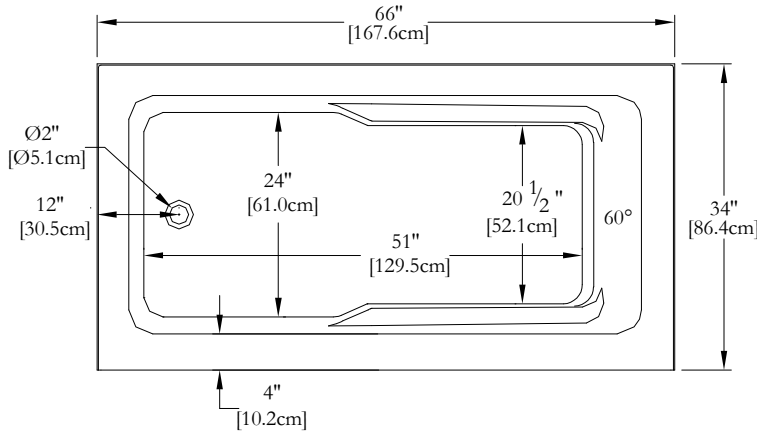

TECHNICAL SPECIFICATIONS

Bath name : *City 66 Left*
 Collection : Harmony Collection
 Dimensions : 66 X 34 X 20 1/2
 Gallon capacity : 62

Thetford Mines

AVAILABLE WITH INTEGRATED SKIRT AND TILE FLANGE ONLY
 KEYPAD UNINSTALLED ON THIS MODEL UNLESS OTHERWISE SPECIFIED

TOP VIEW

* In compliance with CSA standards, all interior bath measurements taken 4" [10 cm] from the floor.

* All measurements are precise to ±1/4" [0.63 cm].
 Technical specifications are subject to change without prior notice.

LENGTH

WIDTH

Defaulting positions

-  **Pump**
-  **Blower**
-  **Mood light**
-  **Keypad**

* Defaulting positions on above ACCESSORIES AND OPTIONS are approximative locations.

Océania Baths inc.
 8, rue Patrice Côté
 Trois-Pistoles (Québec)
 Canada, G0L 4K0