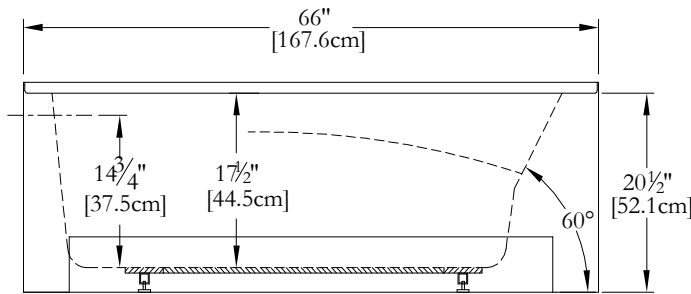

TECHNICAL SPECIFICATIONS

Bath name : *City 66 Left*
 Collection : Harmony Collection
 Dimensions : 66 X 34 X 20 1/2
 Gallon capacity : 62

Thetford Mines

AVAILABLE WITH INTEGRATED SKIRT AND TILE FLANGE ONLY
 KEYPAD UNINSTALLED ON THIS MODEL UNLESS OTHERWISE SPECIFIED

TOP VIEW

* In compliance with CSA standards, all interior bath measurements taken 4" [10 cm] from the floor.

* All measurements are precise to ±1/4" [0.63 cm].
 Technical specifications are subject to change without prior notice.

LENGTH

WIDTH

Defaulting positions

-  **Pump**
-  **Blower**
-  **Mood light**
-  **Keypad**

* Defaulting positions on above ACCESSORIES AND OPTIONS are approximative locations.

Océania Baths inc.
 8, rue Patrice Côté
 Trois-Pistoles (Québec)
 Canada, G0L 4K0