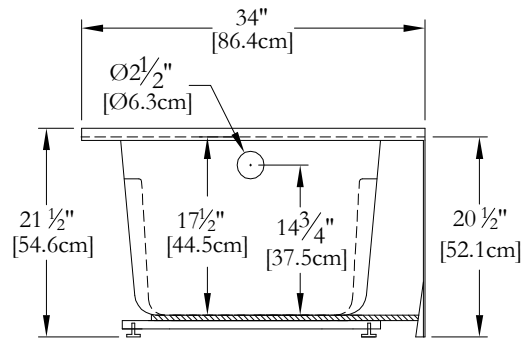

TECHNICAL SPECIFICATIONS

Bath name : *City 66 Left*
 Collection : Harmony Collection
 Dimensions : 66 X 34 X 20 1/2
 Gallon capacity : 62

Thetford Mines

AVAILABLE WITH INTEGRATED SKIRT AND TILE FLANGE ONLY
 KEYPAD UNINSTALLED ON THIS MODEL UNLESS OTHERWISE SPECIFIED

TOP VIEW

* In compliance with CSA standards, all interior bath measurements taken 4" [10 cm] from the floor.

* All measurements are precise to ±1/4" [0.63 cm].
 Technical specifications are subject to change without prior notice.

LENGTH

WIDTH

Defaulting positions

-  **Pump**
-  **Blower**
-  **Mood light**
-  **Keypad**

* Defaulting positions on above ACCESSORIES AND OPTIONS are approximative locations.

Océania Baths inc.
 8, rue Patrice Côté
 Trois-Pistoles (Québec)
 Canada, G0L 4K0