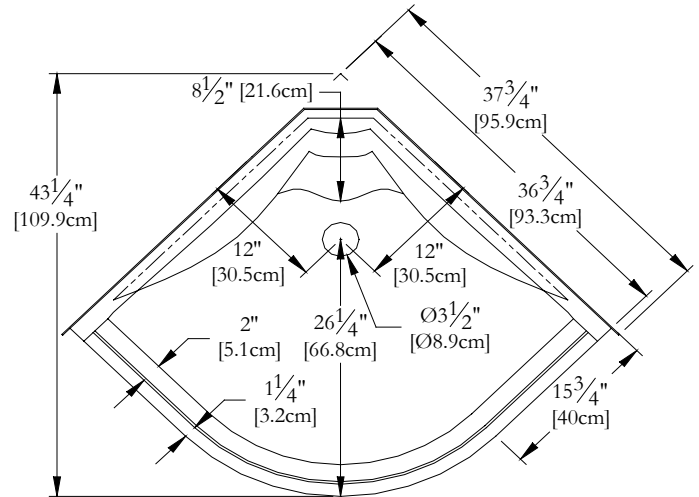

TECHNICAL SPECIFICATIONS

Shower Name : **Cumulus 36 [2 pieces]**
 Collection : Shower Collection
 Dimensions : 36 X 36 X 77

FRONT VIEW

TOP VIEW

* All measurements are precise to ±1/4" [0.63 cm]. Technical specifications are subject to change without prior notice.

HYDRO SHOWER SYSTEM

* Optional Hydro-Massage systems are factory pre-plumbed as illustrated.

* Please specify **RIGHT** or **LEFT** on order for valve installation. Left hand shown.