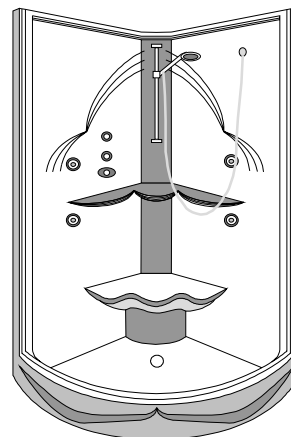

TECHNICAL SPECIFICATIONS

Shower Name : **Cumulus 36 [2 pieces]**
 Collection : Shower Collection
 Dimensions : 36 X 36 X 77

FRONT VIEW

TOP VIEW

* All measurements are precise to ±1/4" [0.63 cm]. Technical specifications are subject to change without prior notice.

HYDRO SHOWER SYSTEM

* Optional Hydro-Massage systems are factory pre-plumbed as illustrated.

* Please specify **RIGHT** or **LEFT** on order for valve installation. Left hand shown.