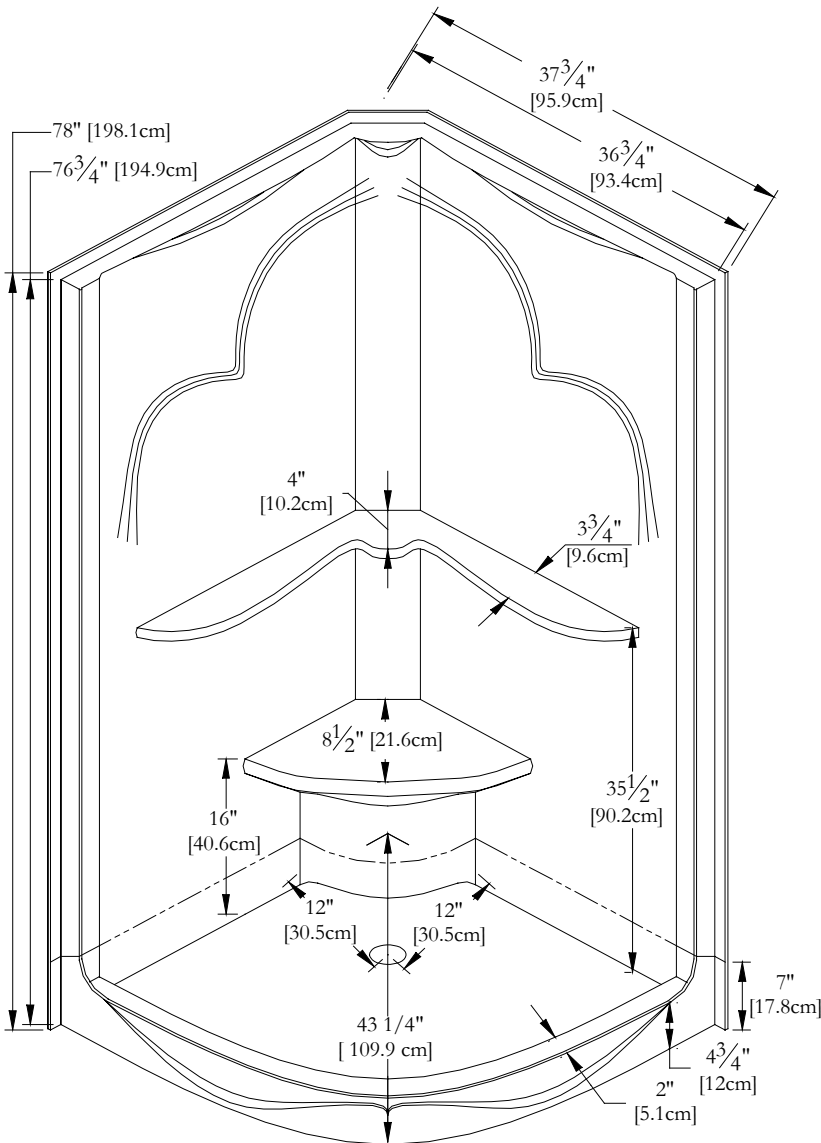

TECHNICAL SPECIFICATIONS

Shower Name : **Cumulus 36 [2 pieces]**
 Collection : Shower Collection
 Dimensions : 36 X 36 X 77

FRONT VIEW

TOP VIEW

* All measurements are precise to ±1/4" [0.63 cm]. Technical specifications are subject to change without prior notice.

HYDRO SHOWER SYSTEM

* Optional Hydro-Massage systems are factory pre-plumbed as illustrated.

* Please specify **RIGHT** or **LEFT** on order for valve installation. Left hand shown.