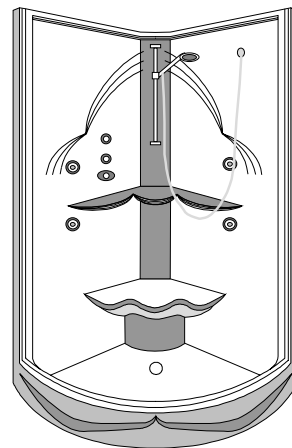

TECHNICAL SPECIFICATIONS

Shower Name : **Cumulus 40 [2 pieces]**
 Collection : **Shower Collection**
 Dimensions : **40 X 40 X 77**

Trois-Pistoles

FRONT VIEW

TOP VIEW

* All measurements are precise to $\pm 1/4"$ [0.63 cm]. Technical specifications are subject to change without prior notice.

HYDRO SHOWER SYSTEM

* Optional Hydro-Massage systems are factory pre-plumbed as illustrated.

* Please specify **RIGHT or LEFT** on order for valve installation. Left hand shown.