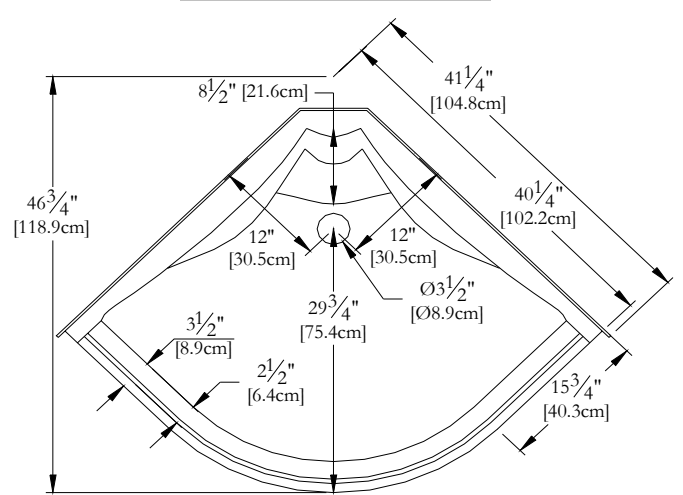

TECHNICAL SPECIFICATIONS

Shower Name : **Cumulus 40 [2 pieces]**
 Collection : **Shower Collection**
 Dimensions : **40 X 40 X 77**

Trois-Pistoles

FRONT VIEW

TOP VIEW

* All measurements are precise to $\pm 1/4"$ [0.63 cm]. Technical specifications are subject to change without prior notice.

HYDRO SHOWER SYSTEM

* Optional Hydro-Massage systems are factory pre-plumbed as illustrated.

* Please specify **RIGHT or LEFT** on order for valve installation. Left hand shown.