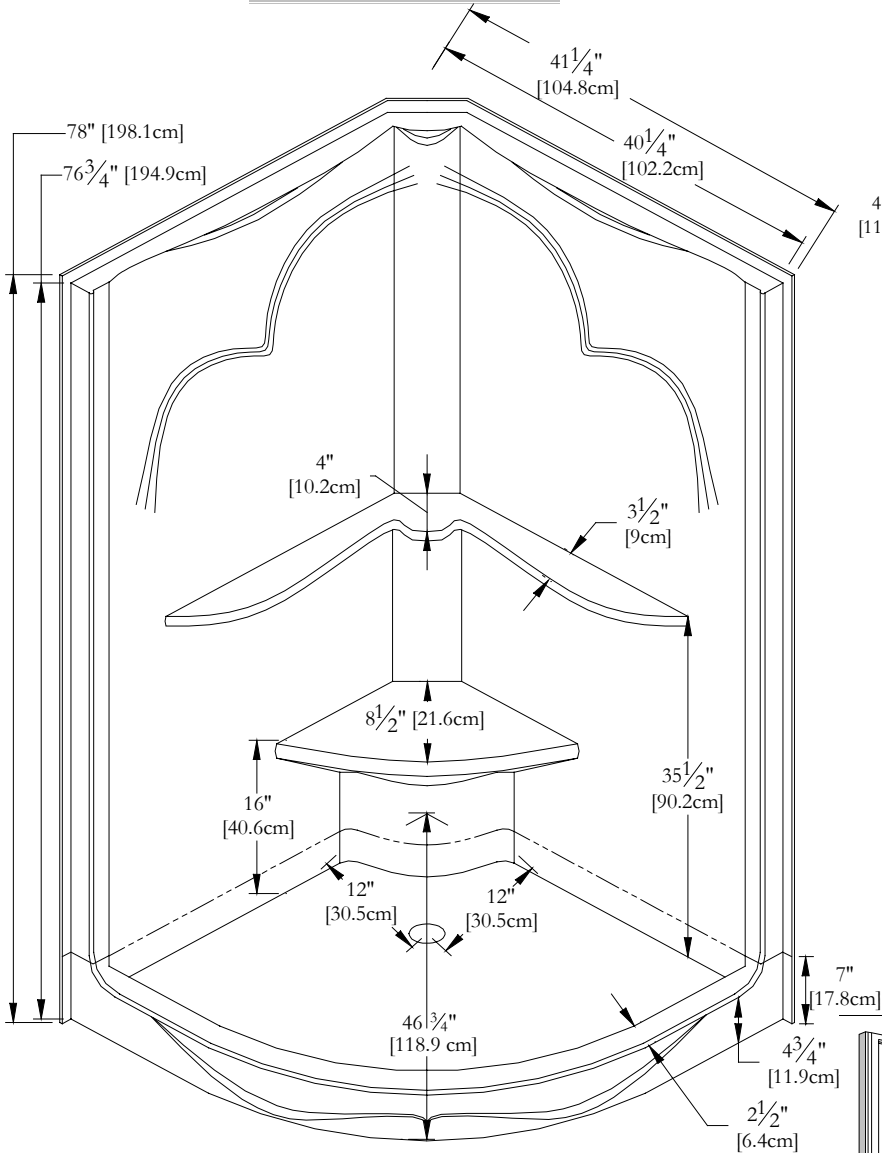

TECHNICAL SPECIFICATIONS

Shower Name : **Cumulus 40 [2 pieces]**
 Collection : **Shower Collection**
 Dimensions : **40 X 40 X 77**

Trois-Pistoles

FRONT VIEW

TOP VIEW

* All measurements are precise to $\pm 1/4"$ [0.63 cm]. Technical specifications are subject to change without prior notice.

HYDRO SHOWER SYSTEM

* Optional Hydro-Massage systems are factory pre-plumbed as illustrated.

* Please specify **RIGHT or LEFT** on order for valve installation. Left hand shown.