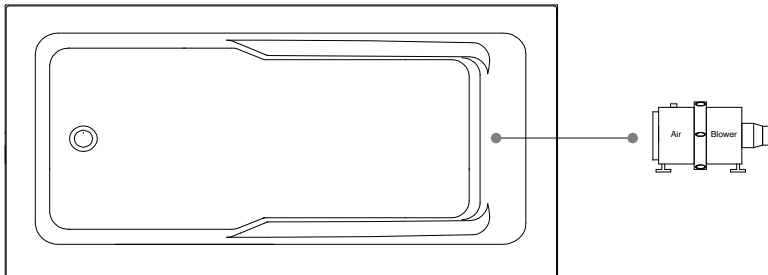

Thetford Mines

TECHNICAL SPECIFICATIONS

Bath name : *EC60CA01 Left*
 Collection : Entrée Collection
 Dimensions : 60 X 32 X 18 1/4
 Gallon capacity : 38

**SKIRT AND TILE FLANGE ARE INTEGRATED FOR THIS MODEL
 KEYPAD UNINSTALLED ON THIS MODEL UNLESS OTHERWISE SPECIFIED**

TOP VIEW

* In compliance with CSA standards, all interior bath measurements taken 4" [10 cm] from the floor.

*300 watts heating element

* All measurements are precise to ±1/4" [0.63 cm].
 Technical specifications are subject to change without prior notice.

*Base delivered with EasyInstall base - without adjustable feet

*No water detectors

*Five year warranty, 1 year Parts & Labor

*Only available in white

*Variable speed air blower

LENGTH

WIDTH

Defaulting positions