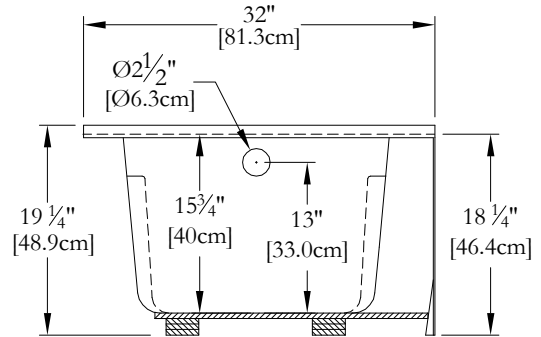

Thetford Mines

TECHNICAL SPECIFICATIONS

Bath name : *EC60CA01 Left*
Collection : Entrée Collection
Dimensions : 60 X 32 X 18 1/4
Gallon capacity : 38

**SKIRT AND TILE FLANGE ARE INTEGRATED FOR THIS MODEL
KEYPAD UNINSTALLED ON THIS MODEL UNLESS OTHERWISE SPECIFIED**

TOP VIEW

* In compliance with CSA standards, all interior bath measurements taken 4" [10 cm] from the floor.

*300 watts heating element

* All measurements are precise to ±1/4" [0.63 cm].
Technical specifications are subject to change without prior notice.

*Base delivered with EasyInstall base - without adjustable feet

*No water detectors

*Five year warranty, 1 year Parts & Labor

*Only available in white

*Variable speed air blower

LENGTH

WIDTH

Defaulting positions

Blower

Keypad

* Defaulting positions on above ACCESSORIES AND OPTIONS are approximative locations.

Océania Baths inc.
8, rue Patrice Côté
Trois-Pistoles (Québec)
Canada, G0L 4K0

Info-Line
1-888-851-8918
1-877-332-4224

Fax
1-877-880-8918
1-866-460-4334

Home Office:
Océania Baths inc.
591, avenue des Entreprises
Thetford Mines (Québec)
Canada, G6H 4B2

www.oceaniabaths.com