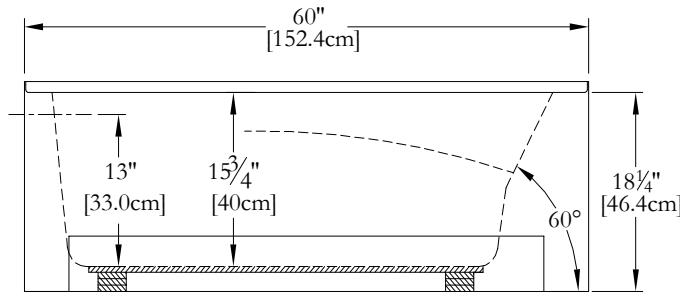

* In compliance with CSA standards, all interior bath measurements taken 4" [10 cm] from the floor.

*300 watts heating element

* All measurements are precise to ±1/4" [0.63 cm].
Technical specifications are subject to change without prior notice.

*Base delivered with EasyInstall base - without adjustable feet

*No water detectors

*Five year warranty, 1 year Parts & Labor

*Only available in white

*Variable speed air blower

LENGTH