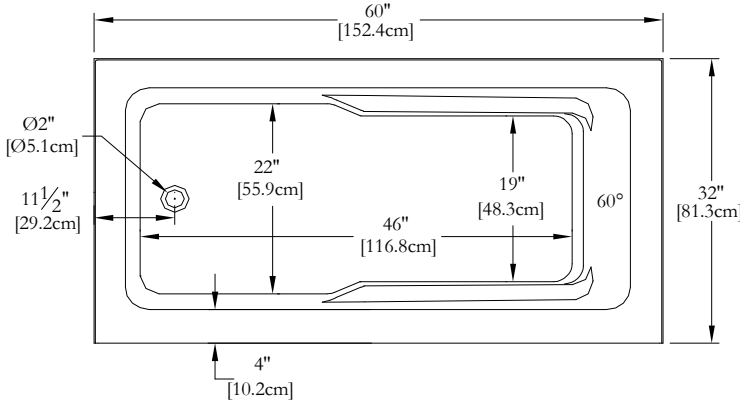

Thetford Mines

TECHNICAL SPECIFICATIONS

Bath name : *EC60CA01 Left*
 Collection : Entrée Collection
 Dimensions : 60 X 32 X 18 1/4
 Gallon capacity : 38

**SKIRT AND TILE FLANGE ARE INTEGRATED FOR THIS MODEL
 KEYPAD UNINSTALLED ON THIS MODEL UNLESS OTHERWISE SPECIFIED**

TOP VIEW

* In compliance with CSA standards, all interior bath measurements taken 4" [10 cm] from the floor.

*300 watts heating element

* All measurements are precise to ±1/4" [0.63 cm].
 Technical specifications are subject to change without prior notice.