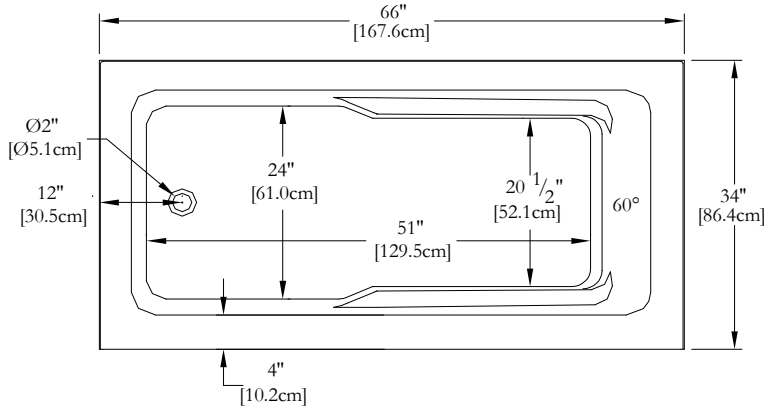

# TECHNICAL SPECIFICATIONS

Bath name : *EC66CA01 Left*  
 Collection : Entrée Collection  
 Dimensions : 66 X 34 X 20 1/2  
 Gallon capacity : 62

**SKIRT AND TILE FLANGE ARE INTEGRATED FOR THIS MODEL  
 KEYPAD UNINSTALLED ON THIS MODEL UNLESS OTHERWISE SPECIFIED**

TOP VIEW

\* In compliance with CSA standards, all interior bath measurements taken 4" [10 cm] from the floor.

\*300 watts heating element

\* All measurements are precise to ±1/4" [0.63 cm]. Technical specifications are subject to change without prior notice.