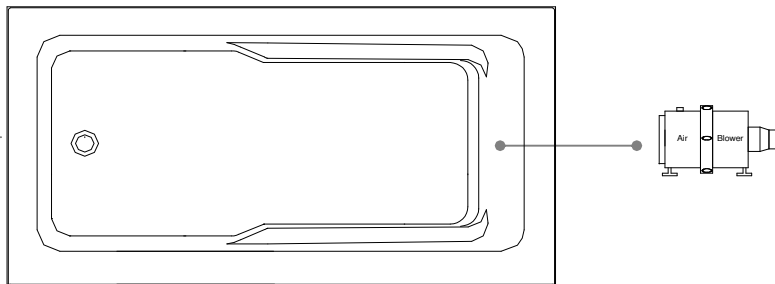

# TECHNICAL SPECIFICATIONS

Bath name : *EC66CA01 Left*  
 Collection : Entrée Collection  
 Dimensions : 66 X 34 X 20 1/2  
 Gallon capacity : 62

**SKIRT AND TILE FLANGE ARE INTEGRATED FOR THIS MODEL  
 KEYPAD UNINSTALLED ON THIS MODEL UNLESS OTHERWISE SPECIFIED**

TOP VIEW

\* In compliance with CSA standards, all interior bath measurements taken 4" [10 cm] from the floor.

\*300 watts heating element

\* All measurements are precise to ±1/4" [0.63 cm]. Technical specifications are subject to change without prior notice.

## Defaulting positions

**Blower**

**Keypad**

\* Defaulting positions on above ACCESSORIES AND OPTIONS are approximative locations.

**Océania Baths inc.**  
 8, rue Patrice Côté  
 Trois-Pistoles (Québec)  
 Canada, G0L 4K0