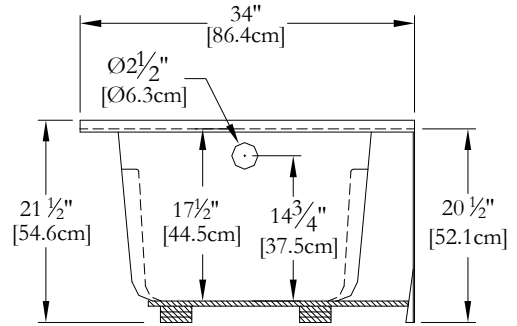

Thetford Mines

TECHNICAL SPECIFICATIONS

Bath name : *EC66CA01 Left*
Collection : Entrée Collection
Dimensions : 66 X 34 X 20 1/2
Gallon capacity : 62

**SKIRT AND TILE FLANGE ARE INTEGRATED FOR THIS MODEL
KEYPAD UNINSTALLED ON THIS MODEL UNLESS OTHERWISE SPECIFIED**

TOP VIEW

* In compliance with CSA standards, all interior bath measurements taken 4" [10 cm] from the floor.

*300 watts heating element

* All measurements are precise to ±1/4" [0.63 cm]. Technical specifications are subject to change without prior notice.

*Base delivered with EasyInstall base - without adjustable feet

*No water detectors

*Five year warranty, 1 year Parts & Labor

*Only available in white

*Variable speed air blower

LENGTH

WIDTH

Defaulting positions

Blower

Keypad

* Defaulting positions on above ACCESSORIES AND OPTIONS are approximative locations.

Océania Baths inc.
8, rue Patrice Côté
Trois-Pistoles (Québec)
Canada, G0L 4K0

Info-Line
1-888-851-8918
1-877-332-4224

Fax
1-877-880-8918
1-866-460-4334

Home Office:
Océania Baths inc.
591, avenue des Entreprises
Thetford Mines (Québec)
Canada, G6H 4B2

www.oceaniabaths.com