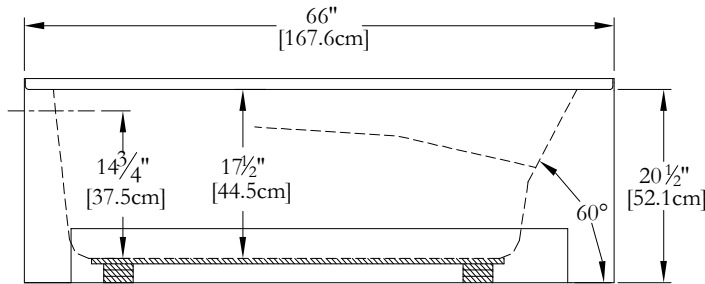

* In compliance with CSA standards, all interior bath measurements taken 4" [10 cm] from the floor.

*300 watts heating element

* All measurements are precise to ±1/4" [0.63 cm]. Technical specifications are subject to change without prior notice.

*Base delivered with EasyInstall base - without adjustable feet

*No water detectors

*Five year warranty, 1 year Parts & Labor

*Only available in white

*Variable speed air blower

LENGTH