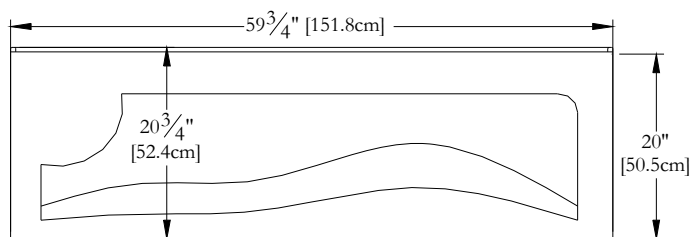

* In compliance with CSA standards, all interior bath measurements taken 4" [10 cm] from the floor.

*300 watts heating element

* In compliance with CSA standards, all interior bath measurements taken 4" [10 cm] from the floor.

*Base delivered with EasyInstall base - without adjustable feet

*No water detectors

*Five year warranty, 1 year Parts & Labor

*Only available in white

*Variable speed air blower

LENGTH