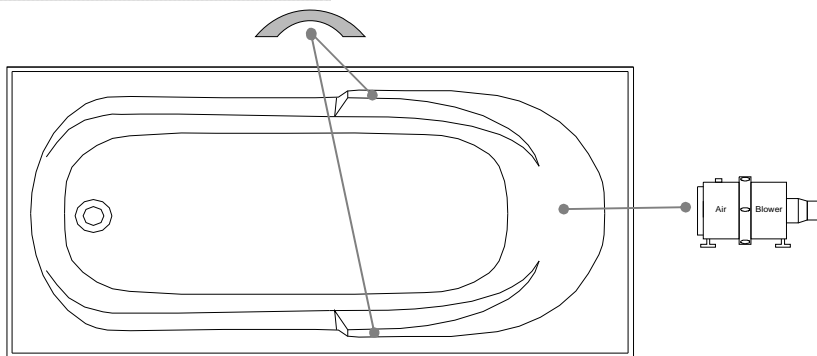

Trois-Pistoles

TECHNICAL SPECIFICATIONS

Bath name : *Left EF60CA01*
 Collection : Entrée Collection
 Dimensions : 60 X 31 X 20
 Gallon capacity : 33

**SKIRT AND TILE FLANGE ARE INTEGRATED FOR THIS MODEL
 KEYPAD UNINSTALLED ON THIS MODEL UNLESS OTHERWISE SPECIFIED**

TOP VIEW

* In compliance with CSA standards, all interior bath measurements taken 4" [10 cm] from the floor.

*300 watts heating element

* In compliance with CSA standards, all interior bath measurements taken 4" [10 cm] from the floor.

*Base delivered with EasyInstall base - without adjustable feet

*No water detectors

*Five year warranty, 1 year Parts & Labor

*Only available in white

*Variable speed air blower

LENGTH

WIDTH

Defaulting positions