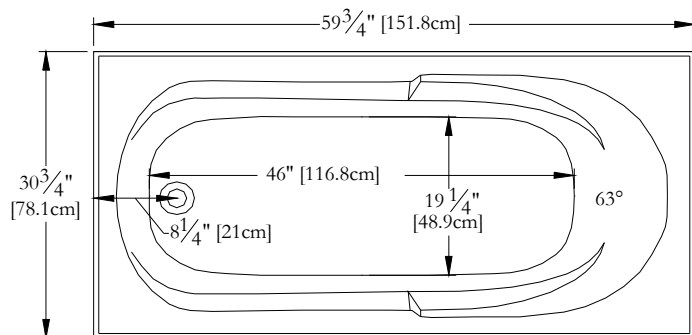

Trois-Pistoles

TECHNICAL SPECIFICATIONS

Bath name : *Left EF60CA01*
 Collection : Entrée Collection
 Dimensions : 60 X 31 X 20
 Gallon capacity : 33

**SKIRT AND TILE FLANGE ARE INTEGRATED FOR THIS MODEL
 KEYPAD UNINSTALLED ON THIS MODEL UNLESS OTHERWISE SPECIFIED**

TOP VIEW

* In compliance with CSA standards, all interior bath measurements taken 4" [10 cm] from the floor.

*300 watts heating element

* In compliance with CSA standards, all interior bath measurements taken 4" [10 cm] from the floor.