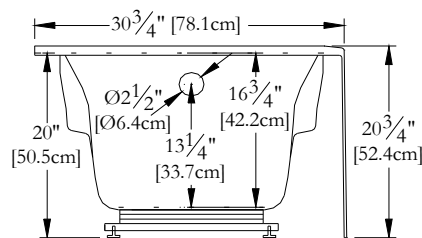

Trois-Pistoles

TECHNICAL SPECIFICATIONS

Bath name : *Left EF60CA01*
Collection : Entrée Collection
Dimensions : 60 X 31 X 20
Gallon capacity : 33

**SKIRT AND TILE FLANGE ARE INTEGRATED FOR THIS MODEL
KEYPAD UNINSTALLED ON THIS MODEL UNLESS OTHERWISE SPECIFIED**

TOP VIEW

* In compliance with CSA standards, all interior bath measurements taken 4" [10 cm] from the floor.

*300 watts heating element

* In compliance with CSA standards, all interior bath measurements taken 4" [10 cm] from the floor.

*Base delivered with EasyInstall base - without adjustable feet

*No water detectors

*Five year warranty, 1 year Parts & Labor

*Only available in white

*Variable speed air blower

LENGTH

WIDTH

Defaulting positions

Blower

Grab bar

Keypad

* Defaulting positions on above ACCESSORIES AND OPTIONS are approximative locations.

Océania Baths inc.
8, rue Patrice Côté
Trois-Pistoles (Québec)
Canada, G0L 4K0

Info-Line
1-888-851-8918
1-877-332-4224

Fax
1-877-880-8918
1-866-460-4334

Home Office:
Océania Baths inc.
591, avenue des Entreprises
Thetford Mines (Québec)
Canada, G6H 4B2

www.oceaniabaths.com