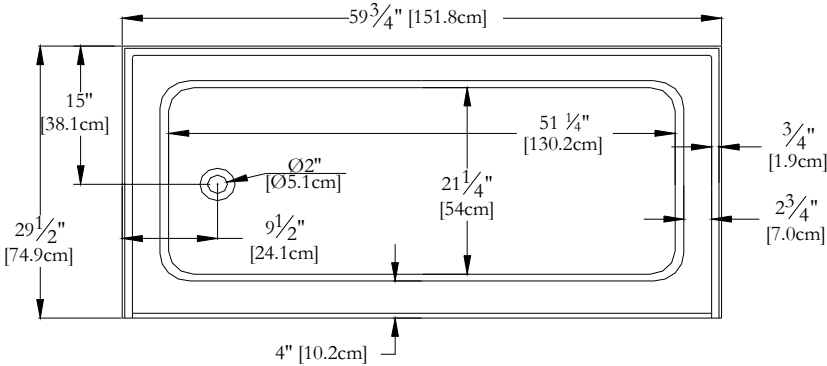

Thetford Mines

TECHNICAL SPECIFICATIONS

Bath name : *Left Sakura 12"*
 Collection : Estime Collection
 Dimensions : 60 X 30 X 12 3/4
 Gallon capacity : 20

AVAILABLE WITH INTEGRATED SKIRT AND TILE FLANGE ONLY
 KEYPAD UNINSTALLED ON THIS MODEL UNLESS OTHERWISE SPECIFIED

TOP VIEW

* In compliance with CSA standards, all interior bath measurements taken 4" [10 cm] from the floor.

* All measurements are precise to ±1/4" [0.63 cm].
 Technical specifications are subject to change without prior notice.

LENGTH

WIDTH

Defaulting positions

Pump not available for this model

* The blower must be relocated
 ** Space minimum required: 19" x 9"
 For an adequate ventilation, install the blower in a ventilated place.