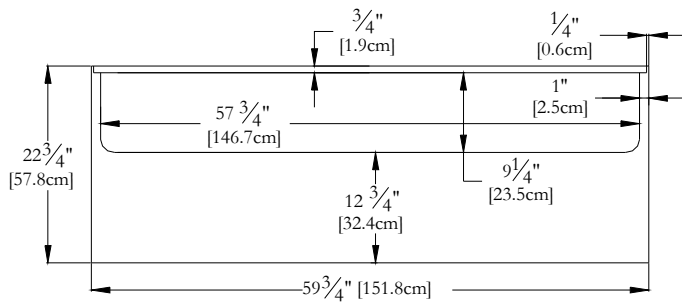

Thetford Mines

TECHNICAL SPECIFICATIONS

Bath name : *Left Sakura 12"*
 Collection : Estime Collection
 Dimensions : 60 X 30 X 12 3/4
 Gallon capacity : 20

AVAILABLE WITH INTEGRATED SKIRT AND TILE FLANGE ONLY
 KEYPAD UNINSTALLED ON THIS MODEL UNLESS OTHERWISE SPECIFIED

TOP VIEW

* In compliance with CSA standards, all interior bath measurements taken 4" [10 cm] from the floor.

* All measurements are precise to ±1/4" [0.63 cm].
 Technical specifications are subject to change without prior notice.

LENGTH

WIDTH

Defaulting positions

Pump not available for this model

* The blower must be relocated
 ** Space minimum required: 19" x 9"
 For an adequate ventilation, install the blower in a ventilated place.