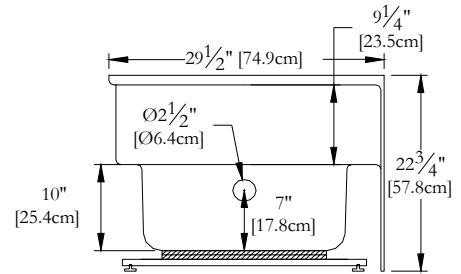

Thetford Mines

TECHNICAL SPECIFICATIONS

Bath name : *Left Sakura 12"*
 Collection : Estime Collection
 Dimensions : 60 X 30 X 12 3/4
 Gallon capacity : 20

AVAILABLE WITH INTEGRATED SKIRT AND TILE FLANGE ONLY
 KEYPAD UNINSTALLED ON THIS MODEL UNLESS OTHERWISE SPECIFIED

TOP VIEW

* In compliance with CSA standards, all interior bath measurements taken 4" [10 cm] from the floor.

* All measurements are precise to ±1/4" [0.63 cm].
 Technical specifications are subject to change without prior notice.

LENGTH

WIDTH

Defaulting positions

Pump not available for this model

* The blower must be relocated
 ** Space minimum required: 19" x 9"
 For an adequate ventilation, install the blower in a ventilated place.