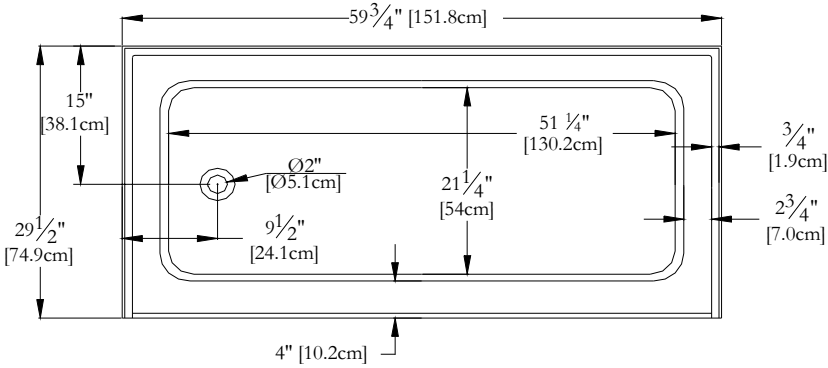

# TECHNICAL SPECIFICATIONS

Bath name : *Left Sakura 12"*  
 Collection : Estime Collection  
 Dimensions : 60 X 30 X 12 3/4  
 Gallon capacity : 20

**AVAILABLE WITH INTEGRATED SKIRT AND TILE FLANGE ONLY  
 KEYPAD UNINSTALLED ON THIS MODEL UNLESS OTHERWISE SPECIFIED**

**TOP VIEW**

\* In compliance with CSA standards, all interior bath measurements taken 4" [10 cm] from the floor.

\* All measurements are precise to ±1/4" [0.63 cm].  
 Technical specifications are subject to change without prior notice.

**LENGTH**

**WIDTH**