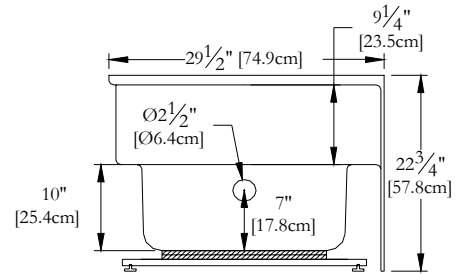

# TECHNICAL SPECIFICATIONS

Bath name : *Left Sakura 12"*  
 Collection : Estime Collection  
 Dimensions : 60 X 30 X 12 3/4  
 Gallon capacity : 20

**AVAILABLE WITH INTEGRATED SKIRT AND TILE FLANGE ONLY  
 KEYPAD UNINSTALLED ON THIS MODEL UNLESS OTHERWISE SPECIFIED**

**TOP VIEW**

\* In compliance with CSA standards, all interior bath measurements taken 4" [10 cm] from the floor.

\* All measurements are precise to ±1/4" [0.63 cm].  
 Technical specifications are subject to change without prior notice.

**LENGTH**

**WIDTH**