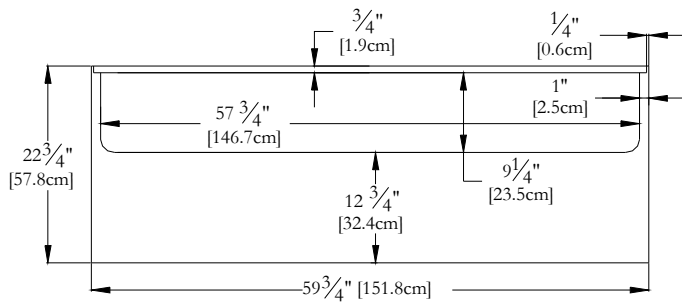

# TECHNICAL SPECIFICATIONS

Bath name : *Left Sakura 12"*  
 Collection : Estime Collection  
 Dimensions : 60 X 30 X 12 3/4  
 Gallon capacity : 20

**AVAILABLE WITH INTEGRATED SKIRT AND TILE FLANGE ONLY  
 KEYPAD UNINSTALLED ON THIS MODEL UNLESS OTHERWISE SPECIFIED**

**TOP VIEW**

\* In compliance with CSA standards, all interior bath measurements taken 4" [10 cm] from the floor.

\* All measurements are precise to ±1/4" [0.63 cm].  
 Technical specifications are subject to change without prior notice.

**LENGTH**

**WIDTH**