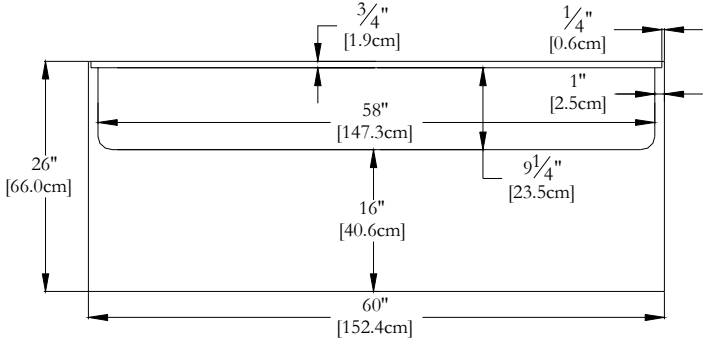

# TECHNICAL SPECIFICATIONS

Bath name : *Left Sakura 16"*  
 Collection : *Estime Collection*  
 Dimensions : **60 X 30 X 16**  
 Gallon capacity : **30**

**AVAILABLE WITH INTEGRATED SKIRT AND TILE FLANGE ONLY  
 KEYPAD UNINSTALLED ON THIS MODEL UNLESS OTHERWISE SPECIFIED**

TOP VIEW

\* In compliance with CSA standards, all interior bath measurements taken 4" [10 cm] from the floor.

\* All measurements are precise to ±1/4" [0.63 cm].  
 Technical specifications are subject to change without prior notice.

LENGTH

WIDTH