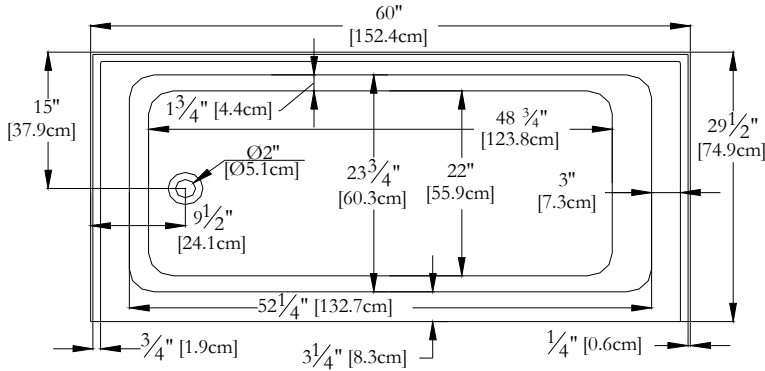

# TECHNICAL SPECIFICATIONS

Bath name : *Left Sakura 16"*  
 Collection : *Estime Collection*  
 Dimensions : **60 X 30 X 16**  
 Gallon capacity : **30**

**AVAILABLE WITH INTEGRATED SKIRT AND TILE FLANGE ONLY  
 KEYPAD UNINSTALLED ON THIS MODEL UNLESS OTHERWISE SPECIFIED**

TOP VIEW

\* In compliance with CSA standards, all interior bath measurements taken 4" [10 cm] from the floor.

\* All measurements are precise to ±1/4" [0.63 cm].  
 Technical specifications are subject to change without prior notice.

LENGTH

WIDTH