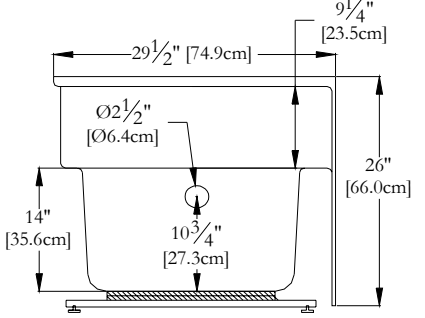

# TECHNICAL SPECIFICATIONS

Bath name : *Left Sakura 16"*  
 Collection : *Estime Collection*  
 Dimensions : **60 X 30 X 16**  
 Gallon capacity : **30**

**AVAILABLE WITH INTEGRATED SKIRT AND TILE FLANGE ONLY  
 KEYPAD UNINSTALLED ON THIS MODEL UNLESS OTHERWISE SPECIFIED**

TOP VIEW

\* In compliance with CSA standards, all interior bath measurements taken 4" [10 cm] from the floor.

\* All measurements are precise to ±1/4" [0.63 cm].  
 Technical specifications are subject to change without prior notice.

LENGTH

WIDTH