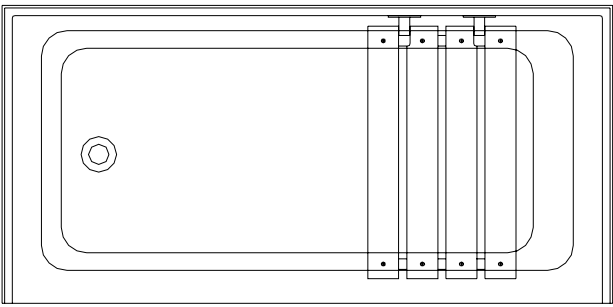

Defaulting positions

Pump not available for this model

* The blower must be relocated
** Space minimum required: 19" x 9"

For an adequate ventilation, install the blower in a ventilated place.

*Blower

Retractable Seat

Keypad

* Defaulting positions on above ACCESSORIES AND OPTIONS are approximative locations.

THE BLOWER MUST BE RELOCATED

Océania Baths inc.
8, rue Patrice Côté
Trois-Pistoles (Québec)
Canada, G0L 4K0

Info-Line
1-888-851-8918
1-877-332-4224

Fax
1-877-880-8918
1-866-460-4334

Home Office:
Océania Baths inc.
591, avenue des Entreprises
Thetford Mines (Québec)
Canada, G6H 4B2

www.oceaniabaths.com