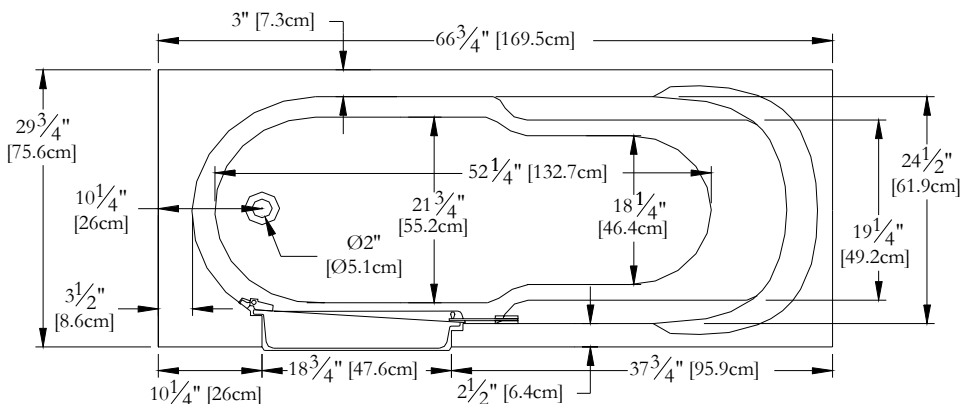

TECHNICAL SPECIFICATIONS

Bath name : *Left Sérénité*
 Collection : Estime Collection
 Dimensions : 67 X 30 X 23
 Gallon capacity : 38

Thetford Mines

TOP VIEW

* In compliance with CSA standards, all interior bath measurements taken 4" [10 cm] from the floor.

* All measurements are precise to ±1/4" [0.63 cm]. Technical specifications are subject to change without prior notice.

LENGTH

WIDTH

Defaulting positions

Pump not available for this model.

Blower

Grab bar

Remote