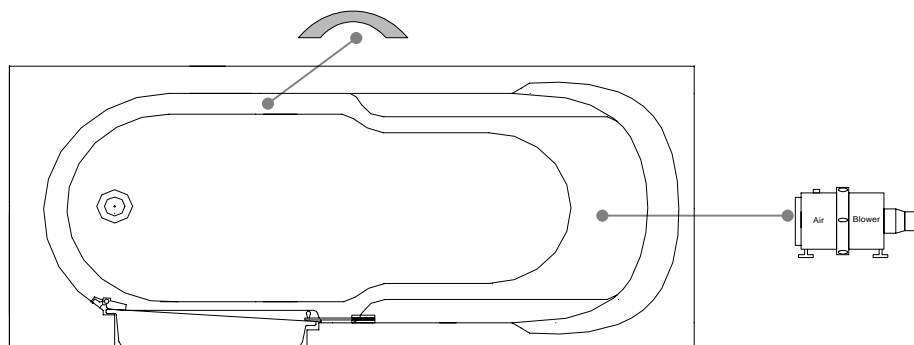

TECHNICAL SPECIFICATIONS

Bath name : *Left Sérénité*
 Collection : Estime Collection
 Dimensions : 67 X 30 X 23
 Gallon capacity : 38

Thetford Mines

TOP VIEW

* In compliance with CSA standards, all interior bath measurements taken 4" [10 cm] from the floor.

* All measurements are precise to ±1/4" [0.63 cm]. Technical specifications are subject to change without prior notice.

LENGTH

WIDTH

Defaulting positions

Pump not available for this model.

Blower

Grab bar

Remote

* Defaulting positions on above ACCESSORIES AND OPTIONS are approximative locations.

FAUCETS MUST BE FLOOR OR WALL MOUNTED ON THIS MODEL

Océania Baths inc.
 8, rue Patrice Côté
 Trois-Pistoles (Québec)
 Canada, G0L 4K0