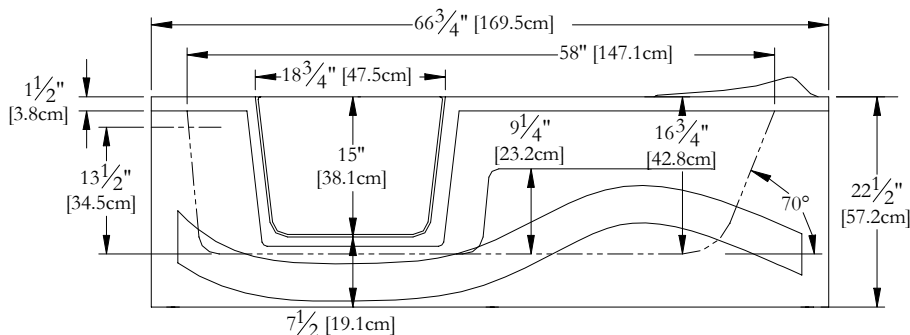

TECHNICAL SPECIFICATIONS

Bath name : *Left Sérénité*
 Collection : Estime Collection
 Dimensions : 67 X 30 X 23
 Gallon capacity : 38

Thetford Mines

TOP VIEW

* In compliance with CSA standards, all interior bath measurements taken 4" [10 cm] from the floor.

* All measurements are precise to ±1/4" [0.63 cm]. Technical specifications are subject to change without prior notice.

LENGTH

WIDTH

Defaulting positions

Pump not available for this model.

Blower

Grab bar

Remote