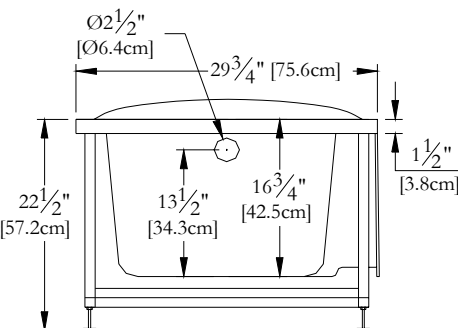

TECHNICAL SPECIFICATIONS

Bath name : *Left Sérénité*
 Collection : Estime Collection
 Dimensions : 67 X 30 X 23
 Gallon capacity : 38

Thetford Mines

TOP VIEW

* In compliance with CSA standards, all interior bath measurements taken 4" [10 cm] from the floor.

* All measurements are precise to ±1/4" [0.63 cm]. Technical specifications are subject to change without prior notice.

LENGTH

WIDTH

Defaulting positions

Pump not available for this model.

Blower

Grab bar

Remote