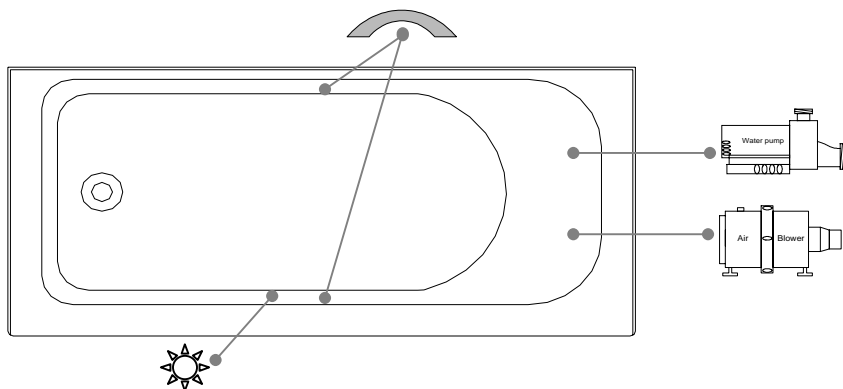

Thetford Mines

TECHNICAL SPECIFICATIONS

Bath name : *Left Unity 28*
 Collection : Harmony Collection
 Dimensions : 60 X 28 X 23 1/2
 Gallon capacity : 47

**MODEL AVAILABLE WITH INTEGRATED TILE FLANGE ONLY
 KEYPAD UNINSTALLED ON THIS MODEL UNLESS OTHERWISE SPECIFIED**

TOP VIEW

* In compliance with CSA standards, all interior bath measurements taken 4" [10 cm] from the floor.

* Total height for soaker is equal to total height of this line drawing less ± 1" [2,5 cm] .

* All measurements are precise to ±1/4" [0.63 cm].
 Technical specifications are subject to change without prior notice.

LENGTH

WIDTH

**IT MIGHT BE NECESSARY TO LIFT THE TUB
 TO INSTALL A SKIRT**

Defaulting positions

-  Pump
-  Blower
-  Grab bar
-  Keypad
-  Mood light

* Defaulting positions on above ACCESSORIES AND OPTIONS are approximative locations.