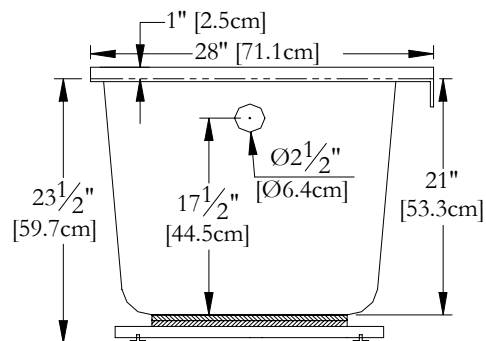

Thetford Mines

TECHNICAL SPECIFICATIONS

Bath name : *Left Unity 28*
 Collection : Harmony Collection
 Dimensions : 60 X 28 X 23 1/2
 Gallon capacity : 47

**MODEL AVAILABLE WITH INTEGRATED TILE FLANGE ONLY
 KEYPAD UNINSTALLED ON THIS MODEL UNLESS OTHERWISE SPECIFIED**

TOP VIEW

* In compliance with CSA standards, all interior bath measurements taken 4" [10 cm] from the floor.

* Total height for soaker is equal to total height of this line drawing less ± 1" [2,5 cm] .

* All measurements are precise to ±1/4" [0.63 cm].
 Technical specifications are subject to change without prior notice.

LENGTH

WIDTH

**IT MIGHT BE NECESSARY TO LIFT THE TUB
 TO INSTALL A SKIRT**

Defaulting positions

-  Pump
-  Blower
-  Grab bar
-  Keypad
-  Mood light

* Defaulting positions on above ACCESSORIES AND OPTIONS are approximative locations.