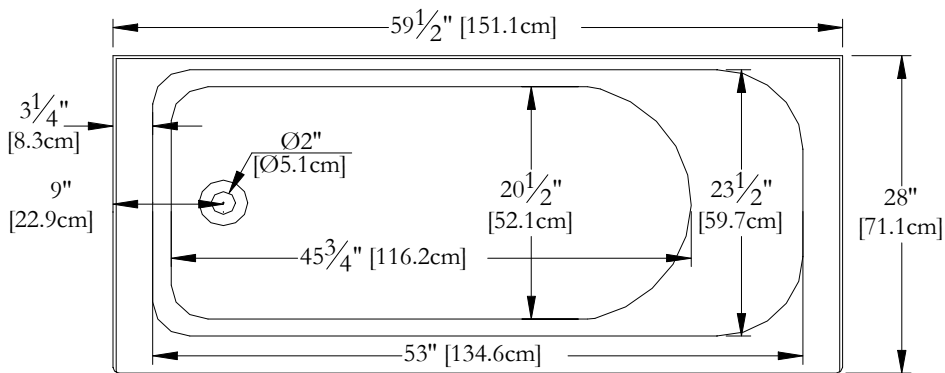

Thetford Mines

TECHNICAL SPECIFICATIONS

Bath name : *Left Unity 28*
 Collection : Harmony Collection
 Dimensions : 60 X 28 X 23 1/2
 Gallon capacity : 47

**MODEL AVAILABLE WITH INTEGRATED TILE FLANGE ONLY
 KEYPAD UNINSTALLED ON THIS MODEL UNLESS OTHERWISE SPECIFIED**

TOP VIEW

* In compliance with CSA standards, all interior bath measurements taken 4" [10 cm] from the floor.

* Total height for soaker is equal to total height of this line drawing less ± 1" [2,5 cm] .

* All measurements are precise to ±1/4" [0.63 cm].
 Technical specifications are subject to change without prior notice.

LENGTH

WIDTH

**IT MIGHT BE NECESSARY TO LIFT THE TUB
 TO INSTALL A SKIRT**

Defaulting positions

-  Pump
-  Blower
-  Grab bar
-  Keypad
-  Mood light

* Defaulting positions on above ACCESSORIES AND OPTIONS are approximative locations.