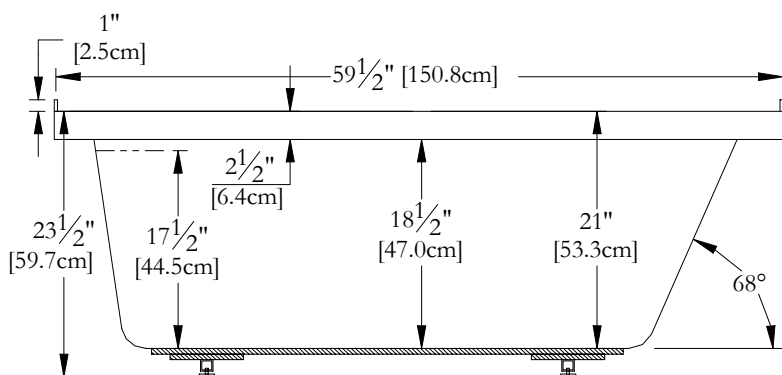

Thetford Mines

TECHNICAL SPECIFICATIONS

Bath name : *Left Unity 28*
 Collection : Harmony Collection
 Dimensions : 60 X 28 X 23 1/2
 Gallon capacity : 47

**MODEL AVAILABLE WITH INTEGRATED TILE FLANGE ONLY
 KEYPAD UNINSTALLED ON THIS MODEL UNLESS OTHERWISE SPECIFIED**

TOP VIEW

* In compliance with CSA standards, all interior bath measurements taken 4" [10 cm] from the floor.

* Total height for soaker is equal to total height of this line drawing less ± 1" [2,5 cm] .

* All measurements are precise to ±1/4" [0.63 cm].
 Technical specifications are subject to change without prior notice.

LENGTH

WIDTH

**IT MIGHT BE NECESSARY TO LIFT THE TUB
 TO INSTALL A SKIRT**

Defaulting positions

-  Pump
-  Blower
-  Grab bar
-  Keypad
-  Mood light

* Defaulting positions on above ACCESSORIES AND OPTIONS are approximative locations.