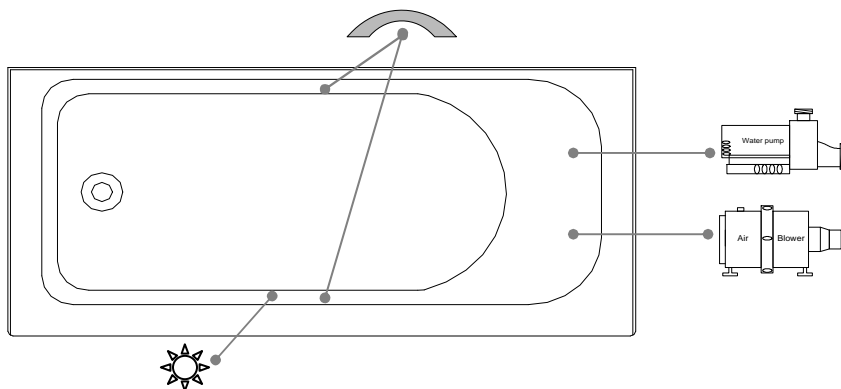

Thetford Mines

TECHNICAL SPECIFICATIONS

Bath name : *Left Unity 28*
 Collection : Harmony Collection
 Dimensions : 60 X 28 X 23 1/2
 Gallon capacity : 47

**MODEL AVAILABLE WITH INTEGRATED TILE FLANGE ONLY
 KEYPAD UNINSTALLED ON THIS MODEL UNLESS OTHERWISE SPECIFIED**

TOP VIEW

* In compliance with CSA standards, all interior bath measurements taken 4" [10 cm] from the floor.

* Total height for soaker is equal to total height of this line drawing less ± 1" [2,5 cm] .

* All measurements are precise to ±1/4" [0.63 cm].
 Technical specifications are subject to change without prior notice.

LENGTH

WIDTH

**IT MIGHT BE NECESSARY TO RAISE THE TUB
 TO INSTALL A SKIRT**

Defaulting positions

-  **Pump**
-  **Blower**
-  **Grab bar**
-  **Keypad**
-  **Mood light**

* Defaulting positions on above ACCESSORIES AND OPTIONS are approximative locations.