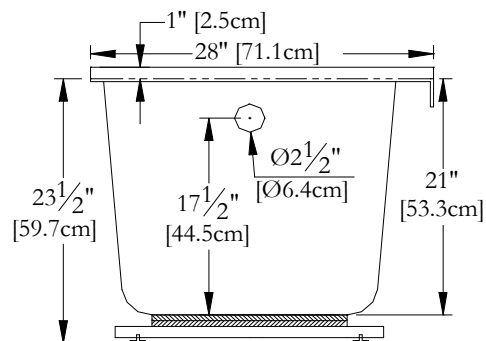

Thetford Mines

TECHNICAL SPECIFICATIONS

Bath name : *Left Unity 28*
 Collection : Harmony Collection
 Dimensions : 60 X 28 X 23 1/2
 Gallon capacity : 47

**MODEL AVAILABLE WITH INTEGRATED TILE FLANGE ONLY
 KEYPAD UNINSTALLED ON THIS MODEL UNLESS OTHERWISE SPECIFIED**

TOP VIEW

* In compliance with CSA standards, all interior bath measurements taken 4" [10 cm] from the floor.

* Total height for soaker is equal to total height of this line drawing less ± 1" [2,5 cm] .

* All measurements are precise to ±1/4" [0.63 cm].
 Technical specifications are subject to change without prior notice.

LENGTH

WIDTH

**IT MIGHT BE NECESSARY TO RAISE THE TUB
 TO INSTALL A SKIRT**

Defaulting positions

-  **Pump**
-  **Blower**
-  **Grab bar**
-  **Keypad**
-  **Mood light**

* Defaulting positions on above ACCESSORIES AND OPTIONS are approximative locations.