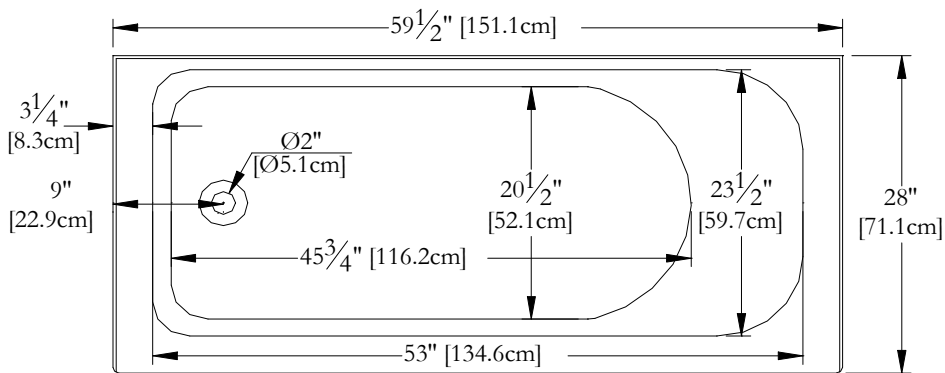

Thetford Mines

TECHNICAL SPECIFICATIONS

Bath name : *Left Unity 28*
 Collection : Harmony Collection
 Dimensions : 60 X 28 X 23 1/2
 Gallon capacity : 47

**MODEL AVAILABLE WITH INTEGRATED TILE FLANGE ONLY
 KEYPAD UNINSTALLED ON THIS MODEL UNLESS OTHERWISE SPECIFIED**

TOP VIEW

* In compliance with CSA standards, all interior bath measurements taken 4" [10 cm] from the floor.

* Total height for soaker is equal to total height of this line drawing less ± 1" [2,5 cm] .

* All measurements are precise to ±1/4" [0.63 cm].
 Technical specifications are subject to change without prior notice.

LENGTH

WIDTH

**IT MIGHT BE NECESSARY TO RAISE THE TUB
 TO INSTALL A SKIRT**

Defaulting positions

-  **Pump**
-  **Blower**
-  **Grab bar**
-  **Keypad**
-  **Mood light**

* Defaulting positions on above ACCESSORIES AND OPTIONS are approximative locations.