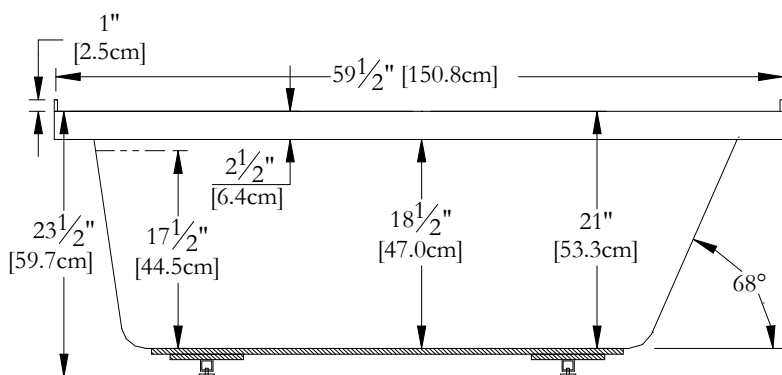

Thetford Mines

TECHNICAL SPECIFICATIONS

Bath name : *Left Unity 28*
 Collection : Harmony Collection
 Dimensions : 60 X 28 X 23 1/2
 Gallon capacity : 47

**MODEL AVAILABLE WITH INTEGRATED TILE FLANGE ONLY
 KEYPAD UNINSTALLED ON THIS MODEL UNLESS OTHERWISE SPECIFIED**

TOP VIEW

* In compliance with CSA standards, all interior bath measurements taken 4" [10 cm] from the floor.

* Total height for soaker is equal to total height of this line drawing less ± 1" [2,5 cm] .

* All measurements are precise to ±1/4" [0.63 cm].
 Technical specifications are subject to change without prior notice.

LENGTH

WIDTH

**IT MIGHT BE NECESSARY TO RAISE THE TUB
 TO INSTALL A SKIRT**

Defaulting positions

-  **Pump**
-  **Blower**
-  **Grab bar**
-  **Keypad**
-  **Mood light**

* Defaulting positions on above ACCESSORIES AND OPTIONS are approximative locations.